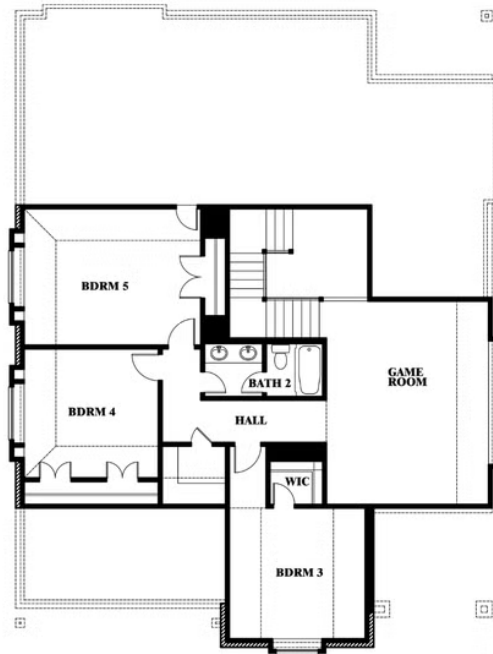

Magnolia Side Entry

CRYSTAL LAKE ESTATES
CRYSTAL LAKE LANE, RED OAK, TX 75154

Magnolia Side Entry