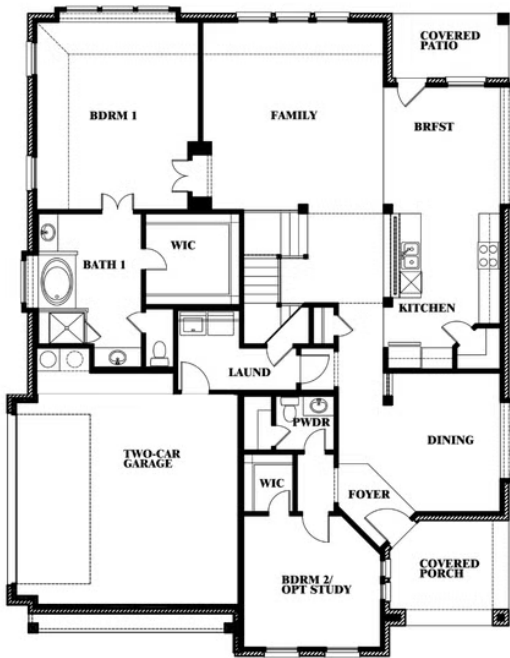

Magnolia Side Entry

CRYSTAL LAKE ESTATES
CRYSTAL LAKE LANE, RED OAK, TX 75154

Magnolia Side Entry