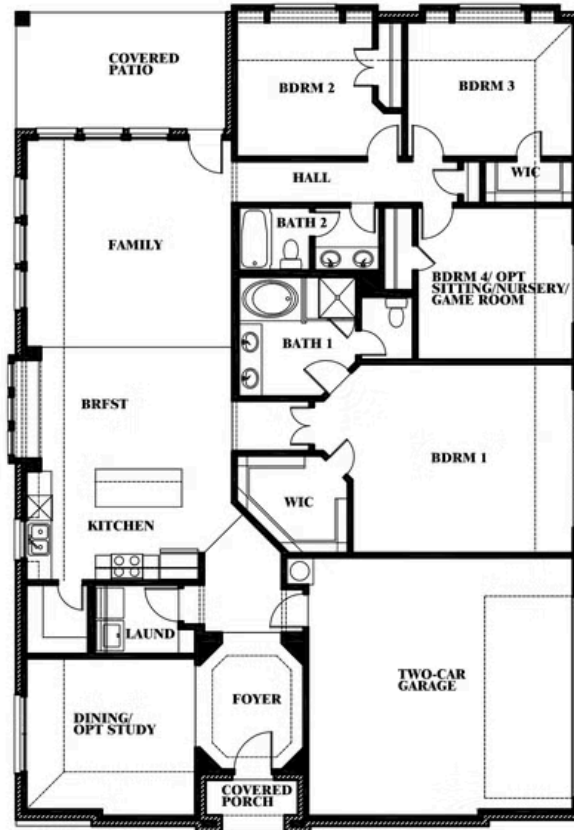

Hawthorne Side Entry

HOMES FROM
\$525,990

CLASSIC SERIES

CRYSTAL LAKE ESTATES

143 CRYSTAL LAKE LANE, RED OAK, TX 75154

2,235
SQUARE FEET

4
BEDROOMS

2.0
BATHROOMS

2
CAR GARAGE

ELEVATION R

ELEVATION S

ELEVATION S

ELEVATION T

ELEVATION T

Hawthorne Side Entry

CRYSTAL LAKE ESTATES

143 CRYSTAL LAKE LANE, RED OAK, TX 75154

Hawthorne Side Entry

This brochure is for general informational purposes and is to be used as a guide only. Changes may be made during the development process and floorplans, dimensions, fixtures, fittings, finishes and specifications are subject to change without notice. Window placement, balcony configuration, wardrobe sizes and living areas may vary slightly within each plan type. EQUAL HOUSING OPPORTUNITY