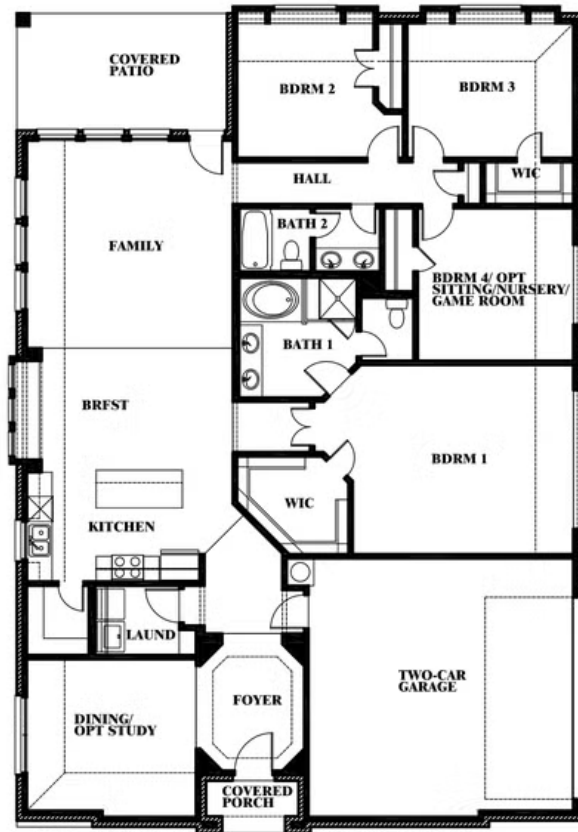

Hawthorne Side Entry

HOMES FROM
\$505,990

CLASSIC SERIES

CRYSTAL LAKE ESTATES
CRYSTAL LAKE LANE, RED OAK, TX 75154

2,235
SQUARE FEET

4
BEDROOMS

2.0
BATHROOMS

2
CAR GARAGE

ELEVATION R

ELEVATION S

ELEVATION S

ELEVATION T

ELEVATION T

Hawthorne Side Entry

CRYSTAL LAKE ESTATES
CRYSTAL LAKE LANE, RED OAK, TX 75154

Hawthorne Side Entry

This brochure is for general informational purposes and is to be used as a guide only. Changes may be made during the development process and floorplans, dimensions, fixtures, fittings, finishes and specifications are subject to change without notice. Window placement, balcony configuration, wardrobe sizes and living areas may vary slightly within each plan type. EQUAL HOUSING OPPORTUNITY