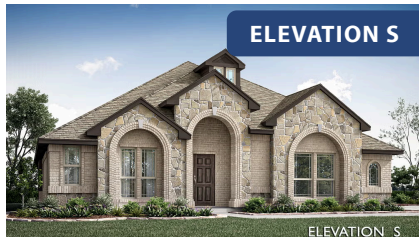

Hawthorne Side Entry

HOMES FROM
\$525,990

CLASSIC SERIES

CRYSTAL LAKE ESTATES

143 CRYSTAL LAKE LANE, RED OAK, TX 75154

2,235
SQUARE FEET

4
BEDROOMS

2.0
BATHROOMS

2
CAR GARAGE

ELEVATION R

ELEVATION S

ELEVATION S

ELEVATION T

ELEVATION T

Hawthorne Side Entry

CRYSTAL LAKE ESTATES