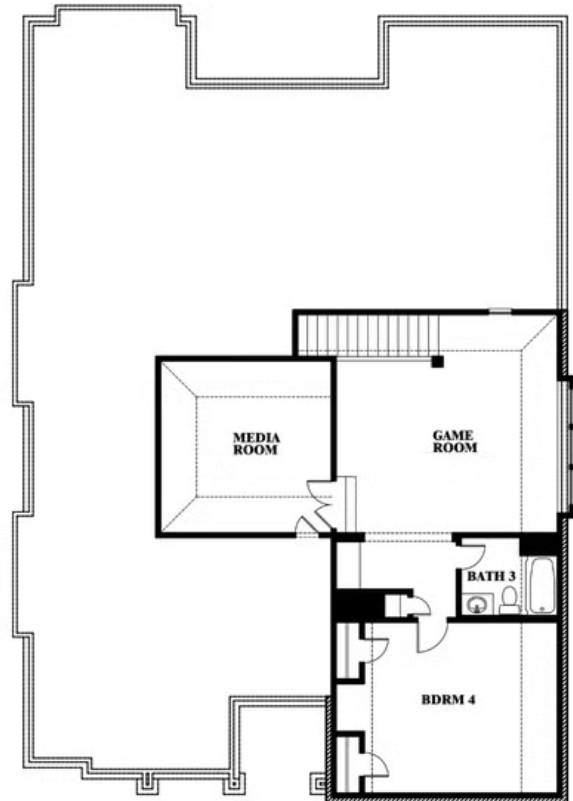

Carolina IV Side Entry

HOMES FROM
\$570,990

CLASSIC SERIES

CRYSTAL LAKE ESTATES

CRYSTAL LAKE LANE, RED OAK, TX 75154

3,280
SQUARE FEET

4
BEDROOMS

3.0
BATHROOMS

2
CAR GARAGE

ELEVATION T

ELEVATION S

ELEVATION S

ELEVATION R

ELEVATION R

Carolina IV Side Entry

CRYSTAL LAKE ESTATES
CRYSTAL LAKE LANE, RED OAK, TX 75154

Carolina IV Side Entry

This brochure is for general informational purposes and is to be used as a guide only. Changes may be made during the development process and floorplans, dimensions, fixtures, fittings, finishes and specifications are subject to change without notice. Window placement, balcony configuration, wardrobe sizes and living areas may vary slightly within each plan type. EQUAL HOUSING OPPORTUNITY