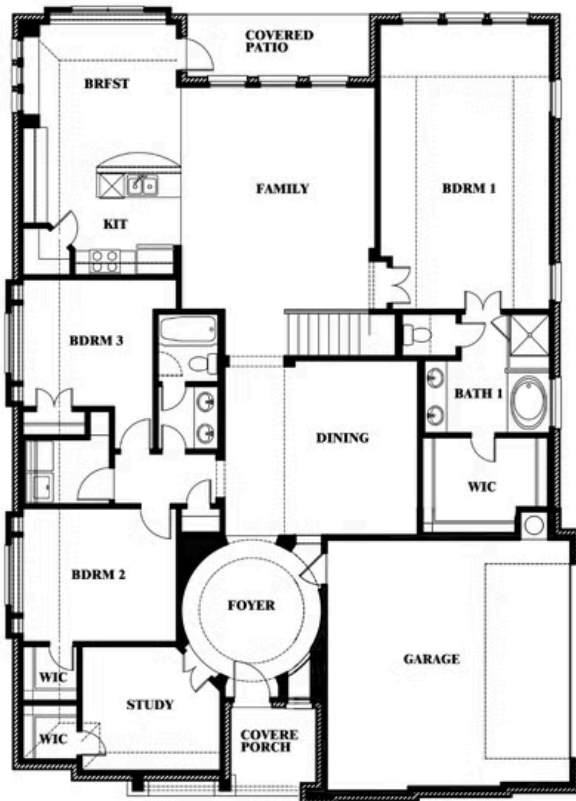

Carolina IV Side Entry

HOMES FROM
\$590,990

CLASSIC SERIES

CRYSTAL LAKE ESTATES

143 CRYSTAL LAKE LANE, RED OAK, TX 75154

3,280
SQUARE FEET

4
BEDROOMS

3.0
BATHROOMS

2
CAR GARAGE

ELEVATION T

ELEVATION S

ELEVATION S

ELEVATION R

ELEVATION R

Carolina IV Side Entry

CRYSTAL LAKE ESTATES

143 CRYSTAL LAKE LANE, RED OAK, TX 75154

Carolina IV Side Entry

This brochure is for general informational purposes and is to be used as a guide only. Changes may be made during the development process and floorplans, dimensions, fixtures, fittings, finishes and specifications are subject to change without notice. Window placement, balcony configuration, wardrobe sizes and living areas may vary slightly within each plan type. EQUAL HOUSING OPPORTUNITY