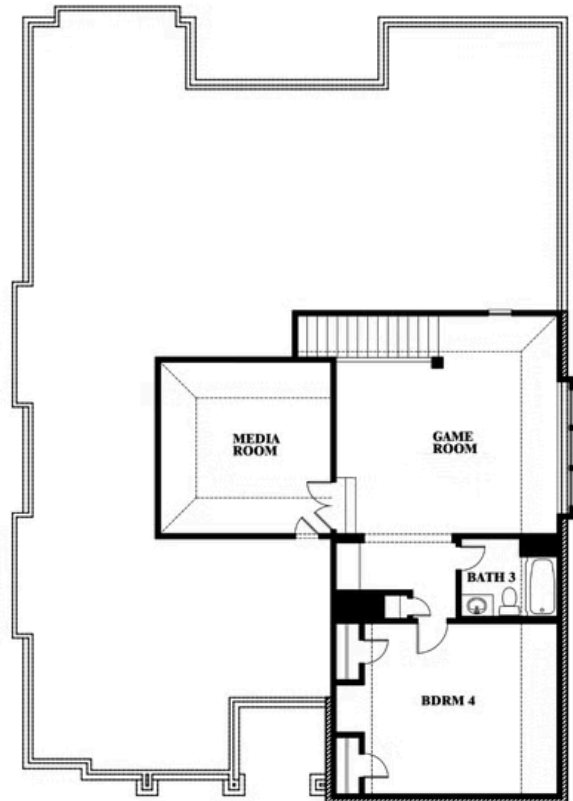

Carolina IV Side Entry

CRYSTAL LAKE ESTATES
CRYSTAL LAKE LANE, RED OAK, TX 75154

Carolina IV Side Entry

This brochure is for general informational purposes and is to be used as a guide only. Changes may be made during the development process and floorplans, dimensions, fixtures, fittings, finishes and specifications are subject to change without notice. Window placement, balcony configuration, wardrobe sizes and living areas may vary slightly within each plan type. EQUAL HOUSING OPPORTUNITY