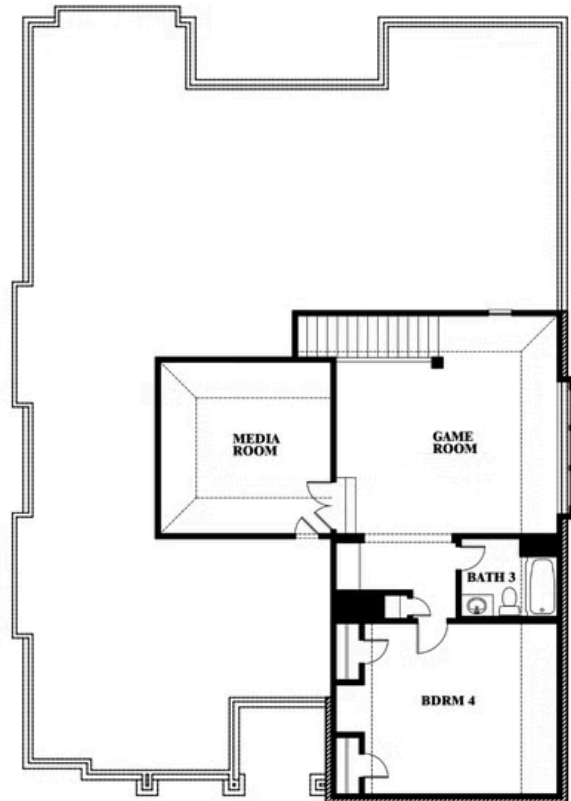

Carolina IV Side Entry

HOMES FROM
\$590,990

CLASSIC SERIES

CRYSTAL LAKE ESTATES

143 CRYSTAL LAKE LANE, RED OAK, TX 75154

3,280
SQUARE FEET

4
BEDROOMS

3.0
BATHROOMS

2
CAR GARAGE

ELEVATION T

ELEVATION S

ELEVATION S

ELEVATION R

ELEVATION R

Carolina IV Side Entry

CRYSTAL LAKE ESTATES

143 CRYSTAL LAKE LANE, RED OAK, TX 75154

Carolina IV Side Entry

This brochure is for general informational purposes and is to be used as a guide only. Changes may be made during the development process and floorplans, dimensions, fixtures, fittings, finishes and specifications are subject to change without notice. Window placement, balcony configuration, wardrobe sizes and living areas may vary slightly within each plan type. EQUAL HOUSING OPPORTUNITY