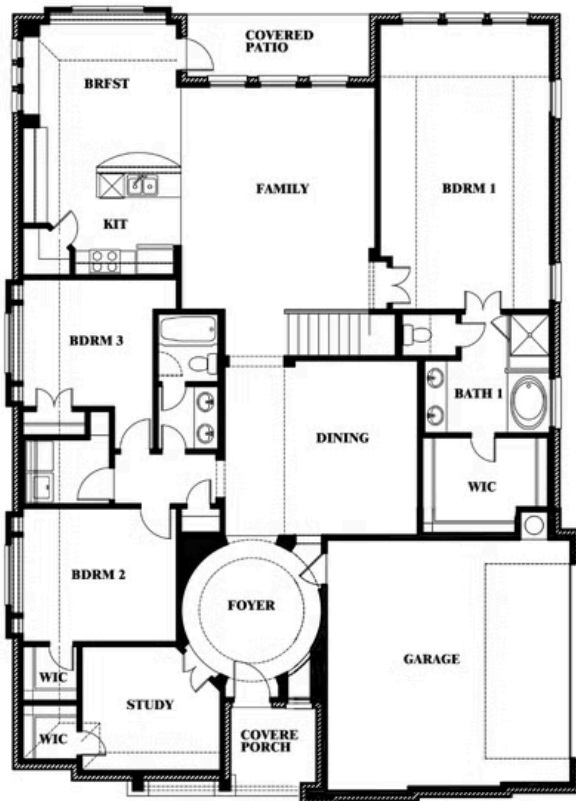

# Carolina IV Side Entry

HOMES FROM  
**\$570,990**

CLASSIC SERIES

**CRYSTAL LAKE ESTATES**

CRYSTAL LAKE LANE, RED OAK, TX 75154

**3,280**  
SQUARE FEET

**4**  
BEDROOMS

**3.0**  
BATHROOMS

**2**  
CAR GARAGE

**ELEVATION T**

**ELEVATION S**

ELEVATION S

**ELEVATION R**

ELEVATION R

## Carolina IV Side Entry

This brochure is for general informational purposes and is to be used as a guide only. Changes may be made during the development process and floorplans, dimensions, fixtures, fittings, finishes and specifications are subject to change without notice. Window placement, balcony configuration, wardrobe sizes and living areas may vary slightly within each plan type. EQUAL HOUSING OPPORTUNITY