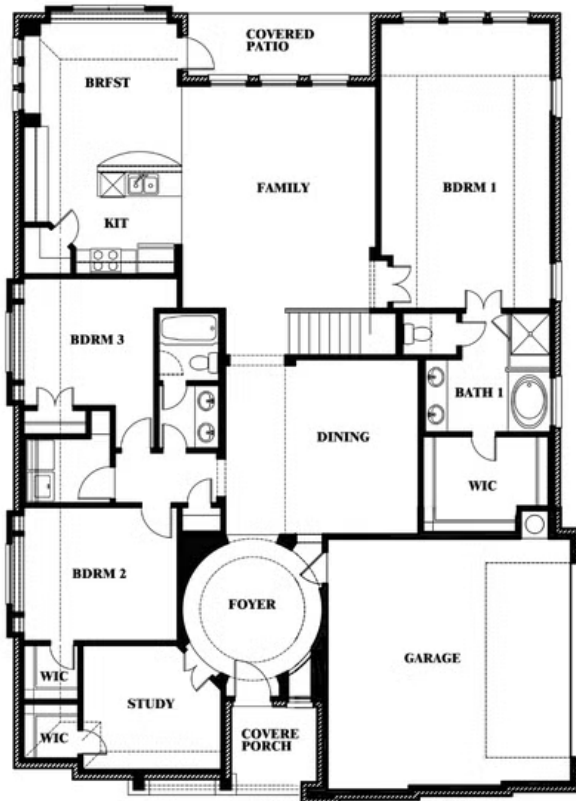

Carolina IV Side Entry

HOMES FROM
\$570,990

CLASSIC SERIES

CRYSTAL LAKE ESTATES

CRYSTAL LAKE LANE, RED OAK, TX 75154

3,280
SQUARE FEET

4
BEDROOMS

3.0
BATHROOMS

2
CAR GARAGE

ELEVATION T

ELEVATION S

ELEVATION S

ELEVATION R

ELEVATION R

Carolina IV Side Entry

CRYSTAL LAKE ESTATES
CRYSTAL LAKE LANE, RED OAK, TX 75154

Carolina IV Side Entry

This brochure is for general informational purposes and is to be used as a guide only. Changes may be made during the development process and floorplans, dimensions, fixtures, fittings, finishes and specifications are subject to change without notice. Window placement, balcony configuration, wardrobe sizes and living areas may vary slightly within each plan type. EQUAL HOUSING OPPORTUNITY