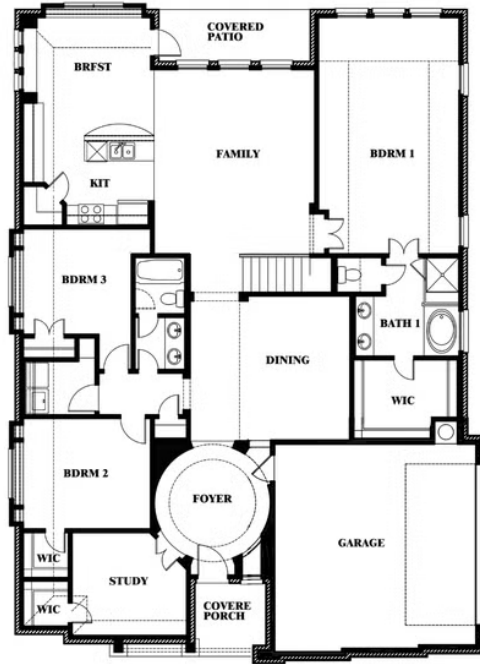

Carolina III Side Entry

CRYSTAL LAKE ESTATES
CRYSTAL LAKE LANE, RED OAK, TX 75154

Carolina III Side Entry