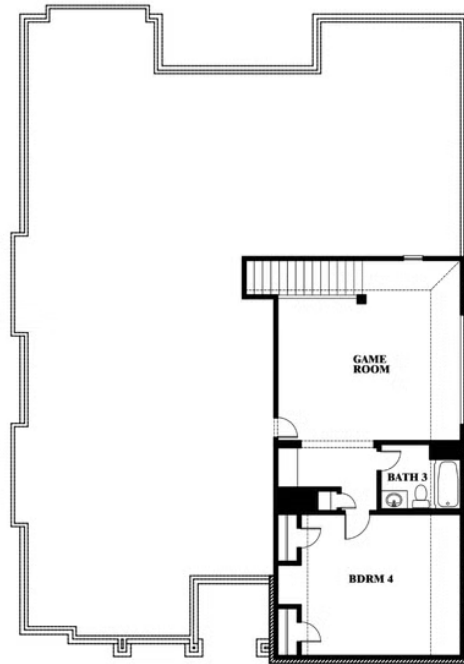

Carolina III Side Entry

CRYSTAL LAKE ESTATES
CRYSTAL LAKE LANE, RED OAK, TX 75154

Carolina III Side Entry