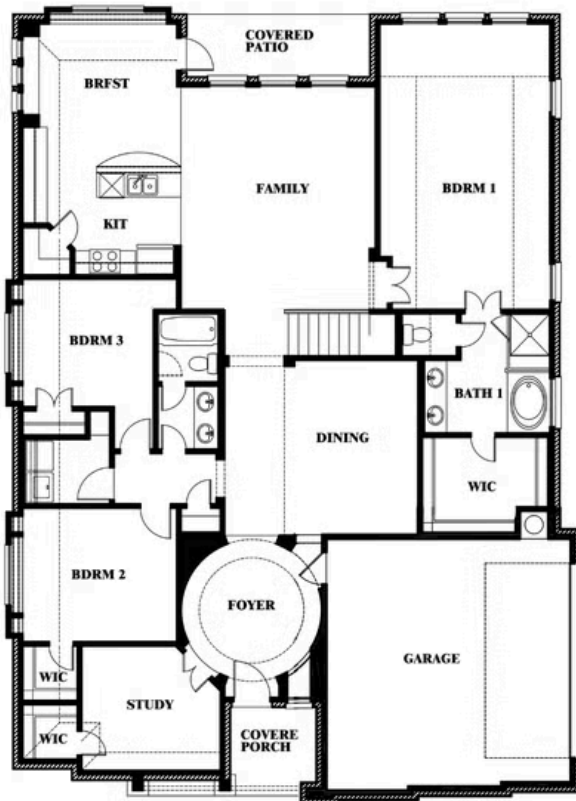

Carolina III Side Entry

CRYSTAL LAKE ESTATES

143 CRYSTAL LAKE LANE, RED OAK, TX 75154

Carolina III Side Entry

This brochure is for general informational purposes and is to be used as a guide only. Changes may be made during the development process and floorplans, dimensions, fixtures, fittings, finishes and specifications are subject to change without notice. Window placement, balcony configuration, wardrobe sizes and living areas may vary slightly within each plan type. EQUAL HOUSING OPPORTUNITY