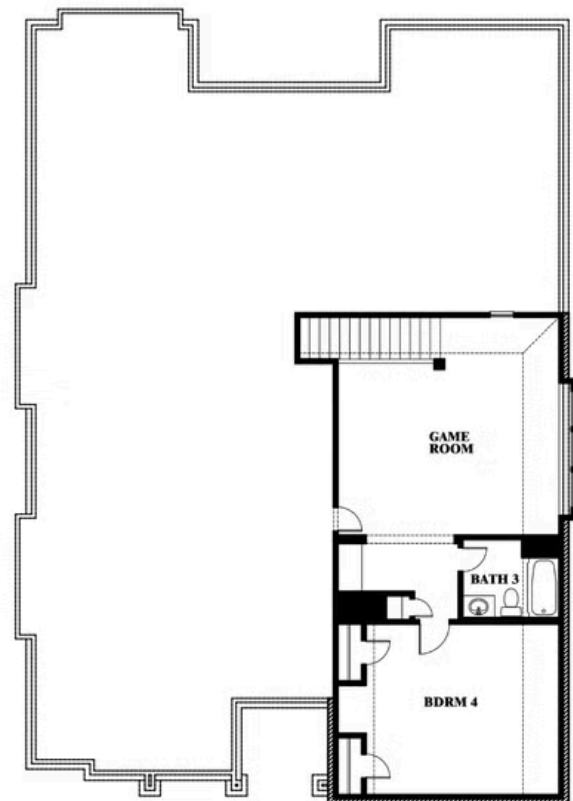

Carolina III Side Entry

CRYSTAL LAKE ESTATES

143 CRYSTAL LAKE LANE, RED OAK, TX 75154

Carolina III Side Entry

This brochure is for general informational purposes and is to be used as a guide only. Changes may be made during the development process and floorplans, dimensions, fixtures, fittings, finishes and specifications are subject to change without notice. Window placement, balcony configuration, wardrobe sizes and living areas may vary slightly within each plan type. EQUAL HOUSING OPPORTUNITY