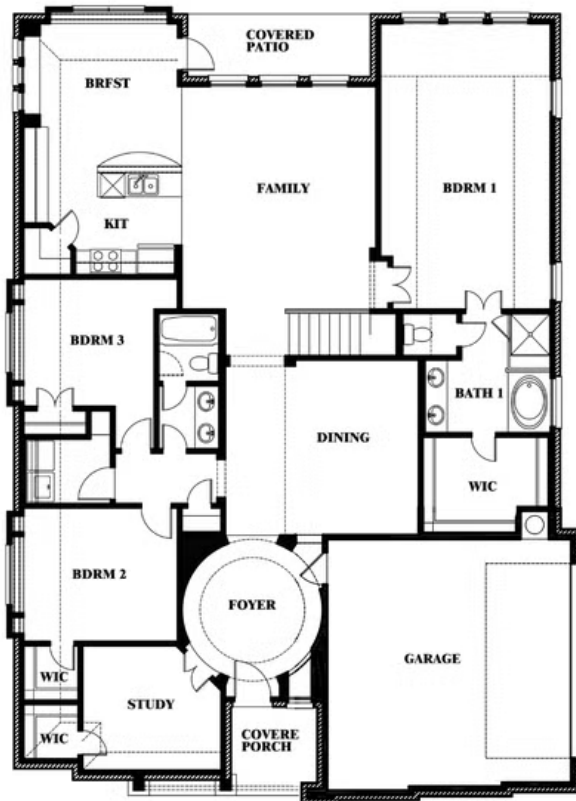

Carolina II Side Entry

HOMES FROM
\$546,990

CLASSIC SERIES

CRYSTAL LAKE ESTATES
CRYSTAL LAKE LANE, RED OAK, TX 75154

2,771 SQUARE FEET	3 BEDROOMS	3.0 BATHROOMS	2 CAR GARAGE
-----------------------------	----------------------	-------------------------	------------------------

ELEVATION R

ELEVATION S

ELEVATION T

Carolina II Side Entry

CRYSTAL LAKE ESTATES
CRYSTAL LAKE LANE, RED OAK, TX 75154

Carolina II Side Entry

This brochure is for general informational purposes and is to be used as a guide only. Changes may be made during the development process and floorplans, dimensions, fixtures, fittings, finishes and specifications are subject to change without notice. Window placement, balcony configuration, wardrobe sizes and living areas may vary slightly within each plan type. EQUAL HOUSING OPPORTUNITY