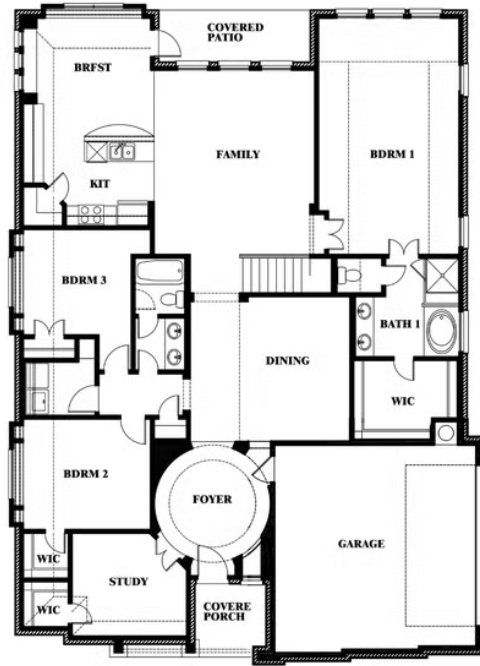

Carolina II Side Entry

CRYSTAL LAKE ESTATES
CRYSTAL LAKE LANE, RED OAK, TX 75154

Carolina II Side Entry