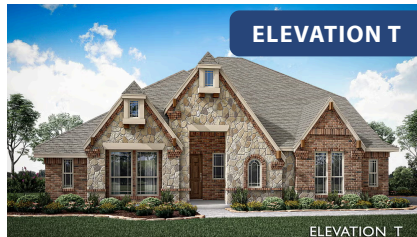

Carolina II Side Entry

HOMES FROM
\$566,990

CLASSIC SERIES

CRYSTAL LAKE ESTATES

143 CRYSTAL LAKE LANE, RED OAK, TX 75154

2,771
SQUARE FEET

3
BEDROOMS

3.0
BATHROOMS

2
CAR GARAGE

ELEVATION R

ELEVATION S

ELEVATION S

ELEVATION T

ELEVATION T

Carolina II Side Entry

CRYSTAL LAKE ESTATES

143 CRYSTAL LAKE LANE, RED OAK, TX 75154

Carolina II Side Entry

This brochure is for general informational purposes and is to be used as a guide only. Changes may be made during the development process and floorplans, dimensions, fixtures, fittings, finishes and specifications are subject to change without notice. Window placement, balcony configuration, wardrobe sizes and living areas may vary slightly within each plan type. EQUAL HOUSING OPPORTUNITY