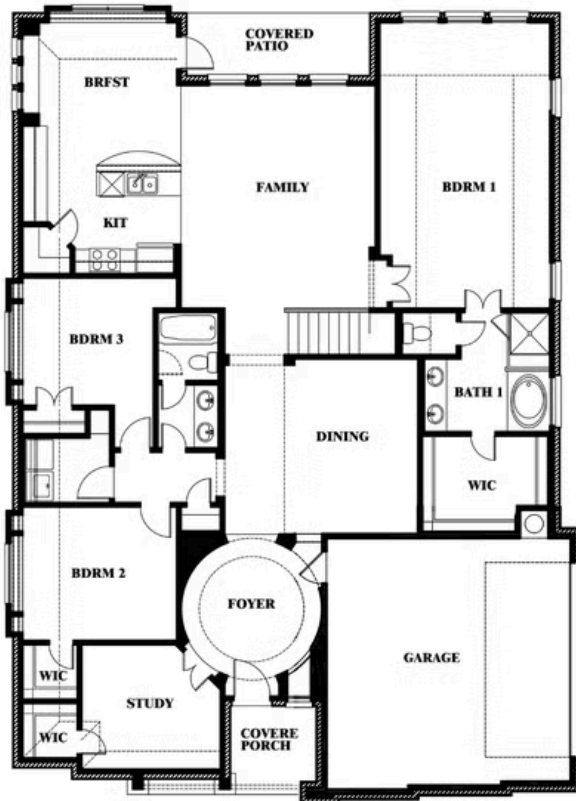

Carolina II Side Entry

HOMES FROM
\$566,990

CLASSIC SERIES

CRYSTAL LAKE ESTATES

143 CRYSTAL LAKE LANE, RED OAK, TX 75154

2,771
SQUARE FEET

3
BEDROOMS

3.0
BATHROOMS

2
CAR GARAGE

ELEVATION R

ELEVATION S

ELEVATION S

ELEVATION T

ELEVATION T

Carolina II Side Entry

CRYSTAL LAKE ESTATES

143 CRYSTAL LAKE LANE, RED OAK, TX 75154

Carolina II Side Entry

This brochure is for general informational purposes and is to be used as a guide only. Changes may be made during the development process and floorplans, dimensions, fixtures, fittings, finishes and specifications are subject to change without notice. Window placement, balcony configuration, wardrobe sizes and living areas may vary slightly within each plan type. EQUAL HOUSING OPPORTUNITY