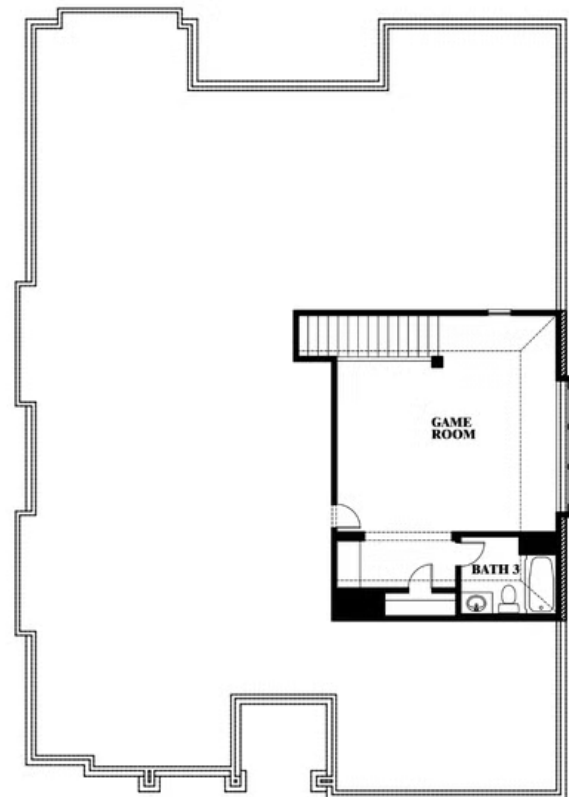

Carolina II Side Entry

HOMES FROM
\$546,990

CLASSIC SERIES

CRYSTAL LAKE ESTATES
CRYSTAL LAKE LANE, RED OAK, TX 75154

2,771 SQUARE FEET	3 BEDROOMS	3.0 BATHROOMS	2 CAR GARAGE
-----------------------------	----------------------	-------------------------	------------------------

ELEVATION R

ELEVATION S

ELEVATION T

Carolina II Side Entry

CRYSTAL LAKE ESTATES
CRYSTAL LAKE LANE, RED OAK, TX 75154

Carolina II Side Entry

This brochure is for general informational purposes and is to be used as a guide only. Changes may be made during the development process and floorplans, dimensions, fixtures, fittings, finishes and specifications are subject to change without notice. Window placement, balcony configuration, wardrobe sizes and living areas may vary slightly within each plan type. EQUAL HOUSING OPPORTUNITY