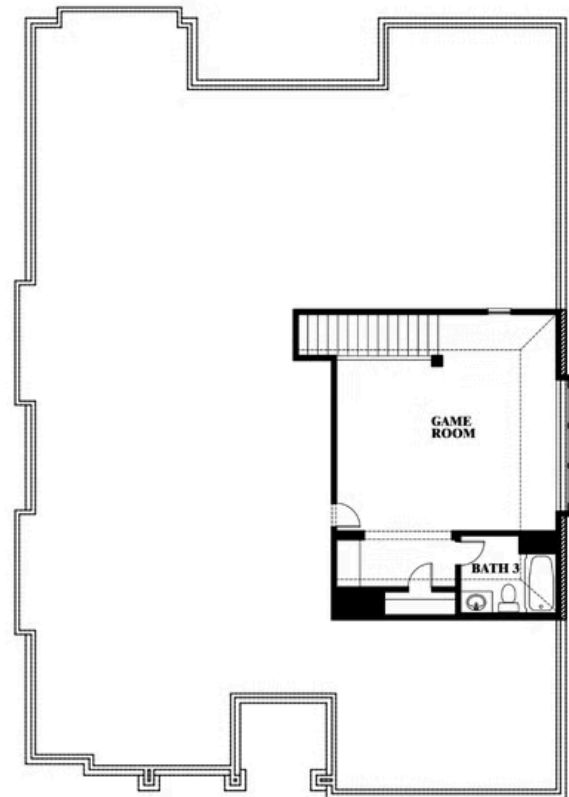

Carolina II Side Entry

HOMES FROM
\$566,990

CLASSIC SERIES

CRYSTAL LAKE ESTATES

143 CRYSTAL LAKE LANE, RED OAK, TX 75154

2,771
SQUARE FEET

3
BEDROOMS

3.0
BATHROOMS

2
CAR GARAGE

ELEVATION R

ELEVATION S

ELEVATION S

ELEVATION T

ELEVATION T

Carolina II Side Entry

CRYSTAL LAKE ESTATES

143 CRYSTAL LAKE LANE, RED OAK, TX 75154

Carolina II Side Entry

This brochure is for general informational purposes and is to be used as a guide only. Changes may be made during the development process and floorplans, dimensions, fixtures, fittings, finishes and specifications are subject to change without notice. Window placement, balcony configuration, wardrobe sizes and living areas may vary slightly within each plan type. EQUAL HOUSING OPPORTUNITY