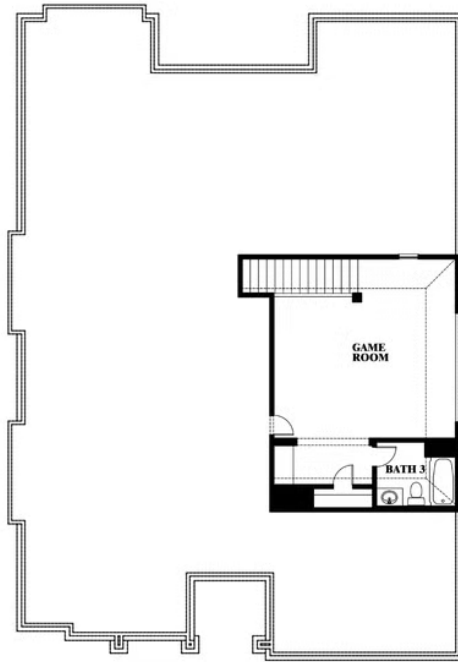

Carolina II Side Entry

CRYSTAL LAKE ESTATES
CRYSTAL LAKE LANE, RED OAK, TX 75154

Carolina II Side Entry