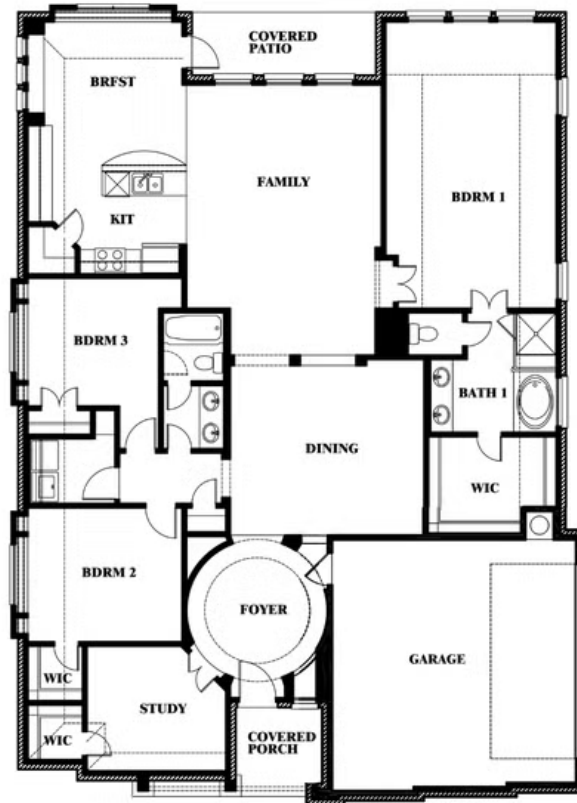

Carolina Side Entry

HOMES FROM
\$508,990

CLASSIC SERIES

CRYSTAL LAKE ESTATES

CRYSTAL LAKE LANE, RED OAK, TX 75154

2,313
SQUARE FEET

3
BEDROOMS

2.0
BATHROOMS

2
CAR GARAGE

CAROLINA ELEVATION R

CAROLINA ELEVATION S

ELEVATION S

CAROLINA ELEVATION T

ELEVATION T

Carolina Side Entry

CRYSTAL LAKE ESTATES
CRYSTAL LAKE LANE, RED OAK, TX 75154

CAROLINA SIDE ENTRY FLOOR PLAN

Carolina Side Entry

This brochure is for general informational purposes and is to be used as a guide only. Changes may be made during the development process and floorplans, dimensions, fixtures, fittings, finishes and specifications are subject to change without notice. Window placement, balcony configuration, wardrobe sizes and living areas may vary slightly within each plan type. EQUAL HOUSING OPPORTUNITY