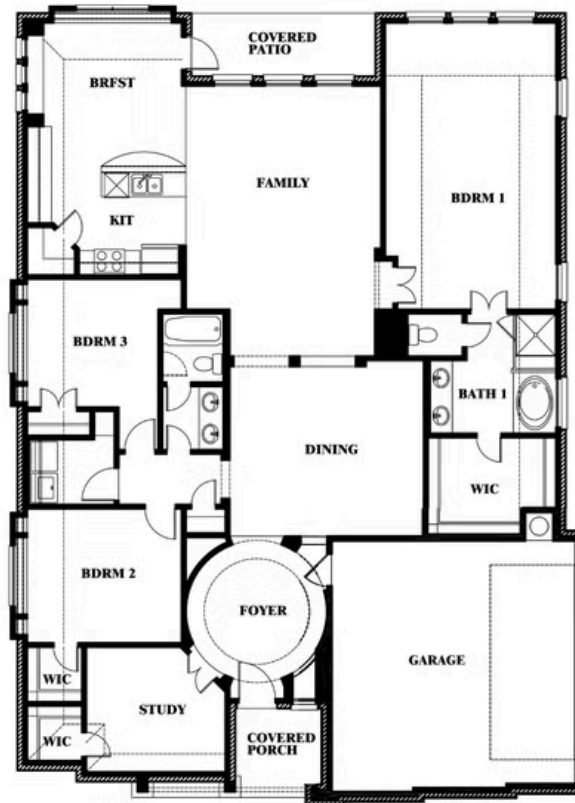

Carolina Side Entry

HOMES FROM
\$508,990

CLASSIC SERIES

CRYSTAL LAKE ESTATES

143 CRYSTAL LAKE LANE, RED OAK, TX 75154

2,313
SQUARE FEET

3
BEDROOMS

2.0
BATHROOMS

2
CAR GARAGE

ELEVATION R

ELEVATION S

ELEVATION S

ELEVATION T

ELEVATION T

Carolina Side Entry

CRYSTAL LAKE ESTATES

143 CRYSTAL LAKE LANE, RED OAK, TX 75154

CAROLINA SIDE ENTRY FLOOR PLAN

Carolina Side Entry

This brochure is for general informational purposes and is to be used as a guide only. Changes may be made during the development process and floorplans, dimensions, fixtures, fittings, finishes and specifications are subject to change without notice. Window placement, balcony configuration, wardrobe sizes and living areas may vary slightly within each plan type. EQUAL HOUSING OPPORTUNITY