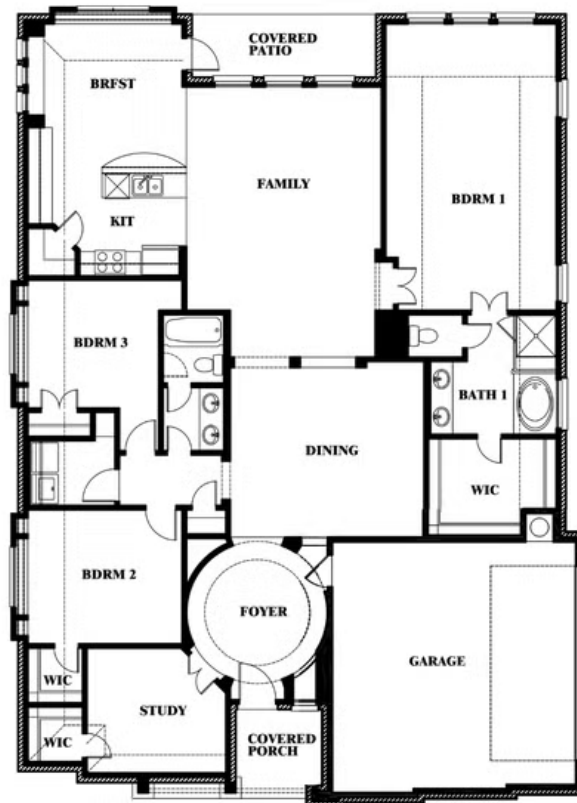

Carolina Side Entry

HOMES FROM
\$508,990

CLASSIC SERIES

CRYSTAL LAKE ESTATES

CRYSTAL LAKE LANE, RED OAK, TX 75154

2,313
SQUARE FEET

3
BEDROOMS

2.0
BATHROOMS

2
CAR GARAGE

CAROLINA ELEVATION R

CAROLINA ELEVATION S

ELEVATION S

CAROLINA ELEVATION T

ELEVATION T

Carolina Side Entry

CRYSTAL LAKE ESTATES
CRYSTAL LAKE LANE, RED OAK, TX 75154**CAROLINA SIDE ENTRY FLOOR PLAN**

Carolina Side Entry

This brochure is for general informational purposes and is to be used as a guide only. Changes may be made during the development process and floorplans, dimensions, fixtures, fittings, finishes and specifications are subject to change without notice. Window placement, balcony configuration, wardrobe sizes and living areas may vary slightly within each plan type. EQUAL HOUSING OPPORTUNITY