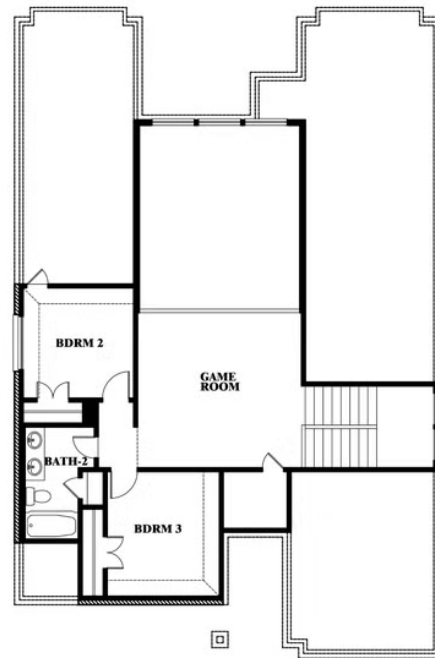

ELEVATION B

ELEVATION B

ELEVATION C

Violet

VIOLET FLOOR PLAN

WOODSTONE

BLUE FOREST LANE, PROVIDENCE VILLAGE, TX 76227

Violet