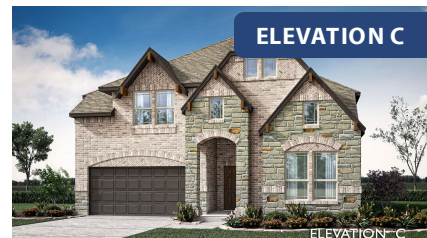

Violet

CLASSIC SERIES

WOODSTONE

BLUE FOREST LANE, PROVIDENCE VILLAGE, TX 76227

HOMES FROM

\$456,990

2,381
SQUARE FEET

3
BEDROOMS

2.5
BATHROOMS

2
CAR GARAGE

ELEVATION A

ELEVATION AS

ELEVATION AS

ELEVATION B

ELEVATION B

ELEVATION C

ELEVATION C

ELEVATION D

ELEVATION D

Violet

VIOLET FLOOR PLAN

WOODSTONE

BLUE FOREST LANE, PROVIDENCE VILLAGE, TX 76227

Violet

Violet

VIOLET FLOOR PLAN WITH OPTIONAL BEDROOM AT STUDY

WOODSTONE

BLUE FOREST LANE, PROVIDENCE VILLAGE, TX 76227

Violet
Opt. Bed 5 & Bath 4 at Study

This brochure is for general informational purposes and is to be used as a guide only. Changes may be made during the development process and floorplans, dimensions, fixtures, fittings, finishes and specifications are subject to change without notice. Window placement, balcony configuration, wardrobe sizes and living areas may vary slightly within each plan type. EQUAL HOUSING OPPORTUNITY