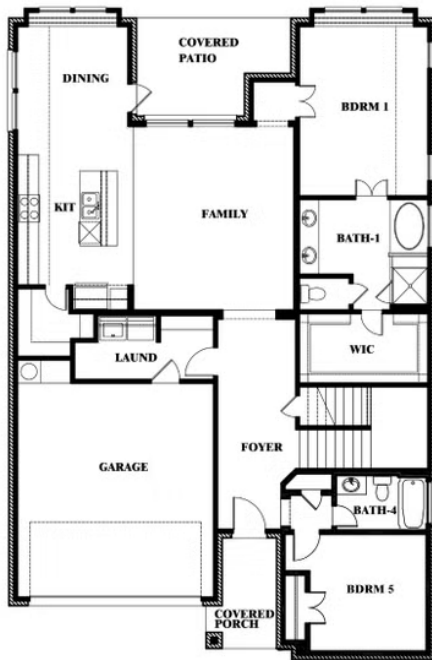

Violet

VIOLET FLOOR PLAN WITH OPTIONAL BEDROOM AT STUDY

WOODSTONE

BLUE FOREST LANE, PROVIDENCE VILLAGE, TX 76227

Violet
Opt. Bed 5 & Bath 4 at Study