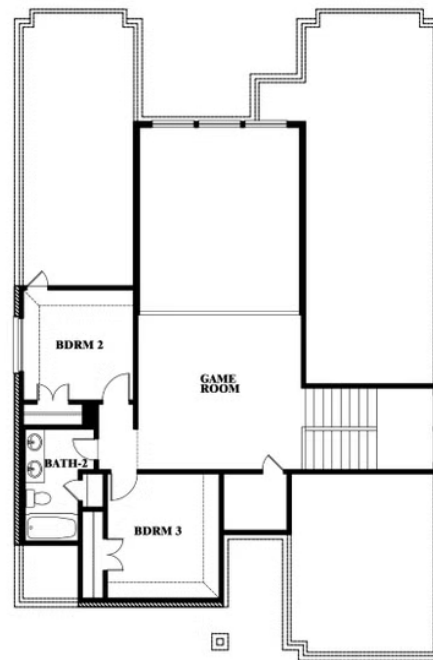

Violet

VIOLET FLOOR PLAN WITH OPTIONAL BEDROOM AT STUDY

WOODSTONE

BLUE FOREST LANE, PROVIDENCE VILLAGE, TX 76227

Violet
Opt. Bed 5 & Bath 4 at Study