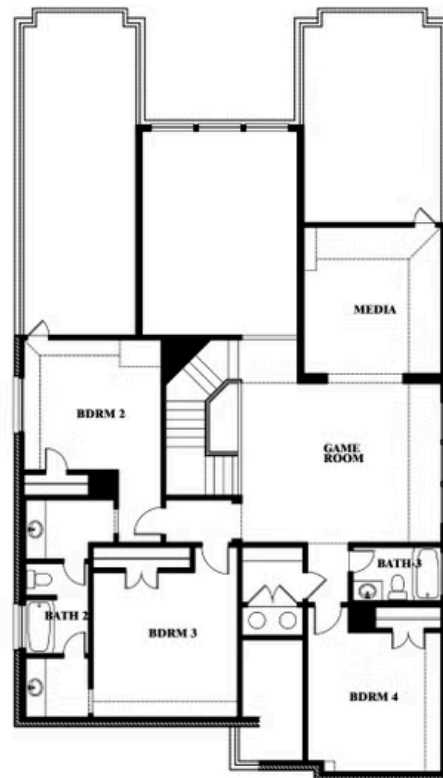

Rose II

ROSE II FLOOR PLAN WITH OPTIONAL BED & BATH AT STUDY

WOODSTONE

10032 BLUE FOREST LANE, PROVIDENCE VILLAGE, TX 76227

Rose II Opt. Bed & Bath at Study

This brochure is for general informational purposes and is to be used as a guide only. Changes may be made during the development process and floorplans, dimensions, fixtures, fittings, finishes and specifications are subject to change without notice. Window placement, balcony configuration, wardrobe sizes and living areas may vary slightly within each plan type. EQUAL HOUSING OPPORTUNITY

Document generated Mar 12, 2025. Prices, plans, square footage, features and materials are subject to change at any time without notice and vary among communities. Listed prices are for informational purposes only, are not binding, and do not create any contractual obligation(s). The price of any home is dependent on numerous factors, all of which are unique to a specific home, and is not guaranteed until specified in a binding contract. Pricing of elevations and additional optional beds/baths vary per plan. Some plans require a premium homesite. Please ask the Community Manager for details. Renderings of homes are artist concepts and may not reflect exact colors and materials.