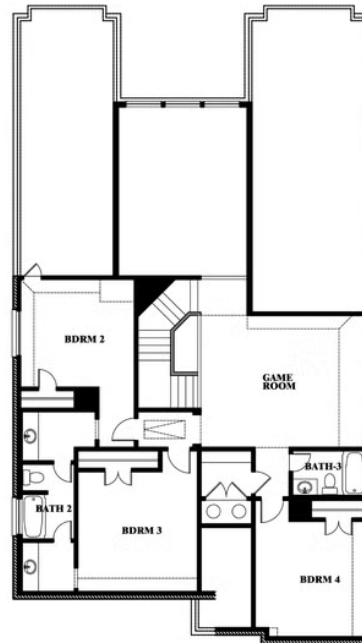

ELEVATION B

ELEVATION B

ELEVATION C

Rose

ROSE FLOOR PLAN

WOODSTONE

BLUE FOREST LANE, PROVIDENCE VILLAGE, TX 76227

Rose