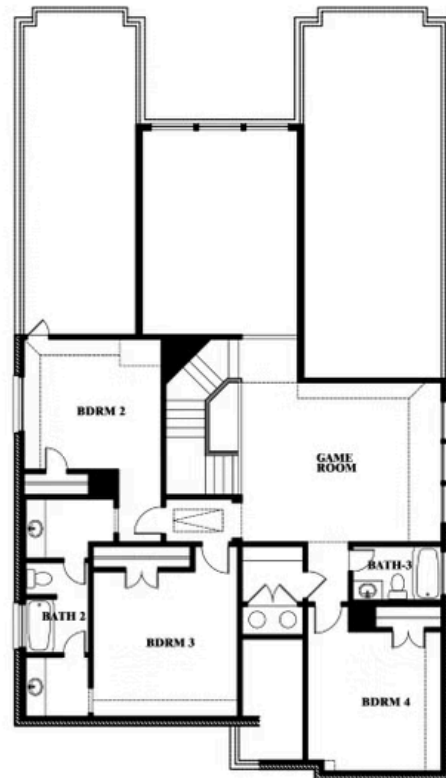

ELEVATION D

ELEVATION D

Rose

ROSE FLOOR PLAN

WOODSTONE

10032 BLUE FOREST LANE, PROVIDENCE VILLAGE, TX 76227

Rose

This brochure is for general informational purposes and is to be used as a guide only. Changes may be made during the development process and floorplans, dimensions, fixtures, fittings, finishes and specifications are subject to change without notice. Window placement, balcony configuration, wardrobe sizes and living areas may vary slightly within each plan type. EQUAL HOUSING OPPORTUNITY

Rose

WOODSTONE

10032 BLUE FOREST LANE, PROVIDENCE VILLAGE, TX 76227

ROSE FLOOR PLAN WITH OPTIONAL BED & BATH AT STUDY

Rose
Opt. Bed & Bath at Study

This brochure is for general informational purposes and is to be used as a guide only. Changes may be made during the development process and floorplans, dimensions, fixtures, fittings, finishes and specifications are subject to change without notice. Window placement, balcony configuration, wardrobe sizes and living areas may vary slightly within each plan type. EQUAL HOUSING OPPORTUNITY