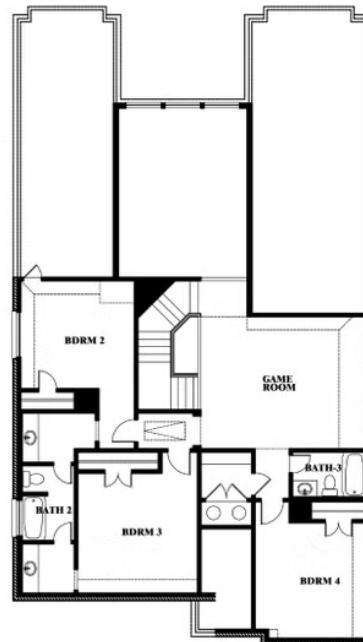

Rose

WOODSTONE

BLUE FOREST LANE, PROVIDENCE VILLAGE, TX 76227

ROSE FLOOR PLAN WITH OPTIONAL BED & BATH AT STUDY

Rose
Opt. Bed & Bath at Study