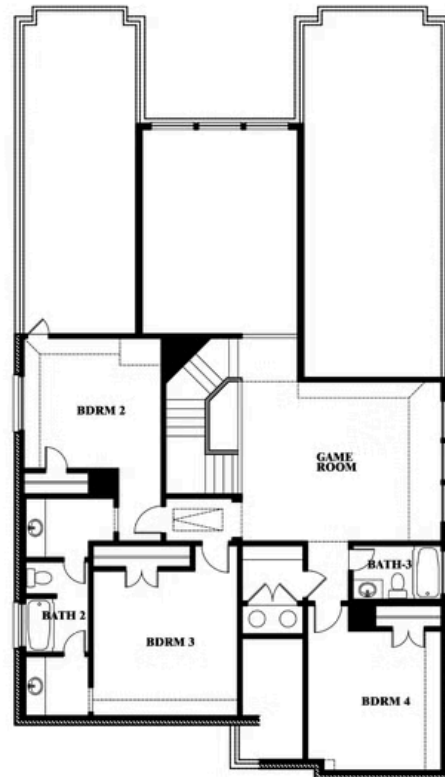

2
CAR GARAGE

ELEVATION A

ELEVATION AS

ELEVATION AS

ELEVATION B

ELEVATION B

ELEVATION C

ELEVATION C

ELEVATION D

ELEVATION D

Rose

ROSE FLOOR PLAN

WOODSTONE

10032 BLUE FOREST LANE, PROVIDENCE VILLAGE, TX 76227

Rose

This brochure is for general informational purposes and is to be used as a guide only. Changes may be made during the development process and floorplans, dimensions, fixtures, fittings, finishes and specifications are subject to change without notice. Window placement, balcony configuration, wardrobe sizes and living areas may vary slightly within each plan type. EQUAL HOUSING OPPORTUNITY

Rose

WOODSTONE

10032 BLUE FOREST LANE, PROVIDENCE VILLAGE, TX 76227

ROSE FLOOR PLAN WITH OPTIONAL BED & BATH AT STUDY

Rose
Opt. Bed & Bath at Study

This brochure is for general informational purposes and is to be used as a guide only. Changes may be made during the development process and floorplans, dimensions, fixtures, fittings, finishes and specifications are subject to change without notice. Window placement, balcony configuration, wardrobe sizes and living areas may vary slightly within each plan type. EQUAL HOUSING OPPORTUNITY