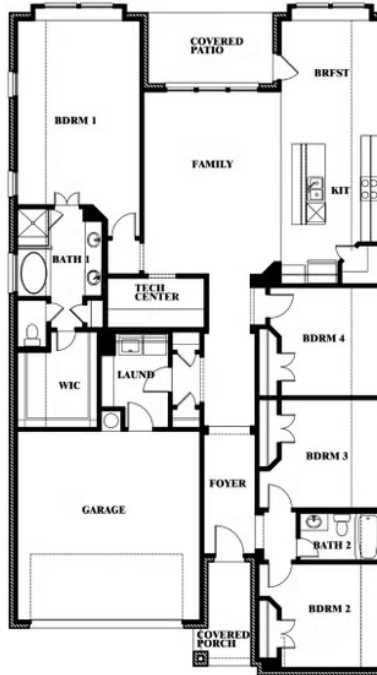

Jasmine

WOODSTONE

BLUE FOREST LANE, PROVIDENCE VILLAGE, TX 76227

JASMINE FLOOR PLAN WITH OPTIONAL TECH CENTER

Jasmine
Opt. Tech Center at Closet