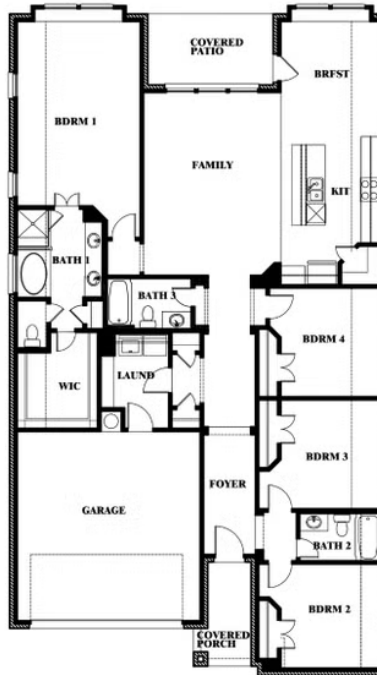

Jasmine

WOODSTONE

BLUE FOREST LANE, PROVIDENCE VILLAGE, TX 76227

JASMINE FLOOR PLAN WITH OPTIONAL BATH 3

Jasmine Opt. Bath 3 at Closet