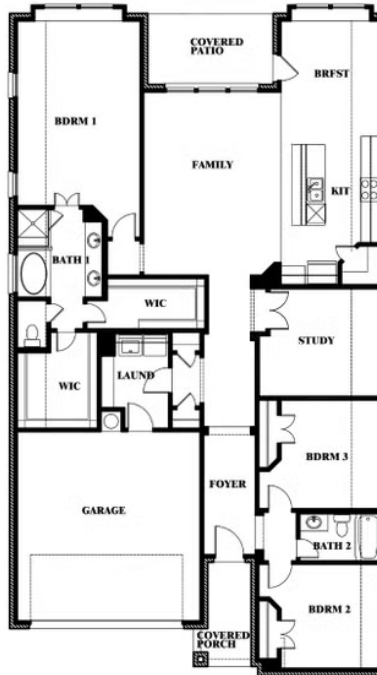

Jasmine

WOODSTONE

BLUE FOREST LANE, PROVIDENCE VILLAGE, TX 76227

JASMINE FLOOR PLAN WITH OPTIONAL STUDY

Jasmine
Opt. Study at Bed 4