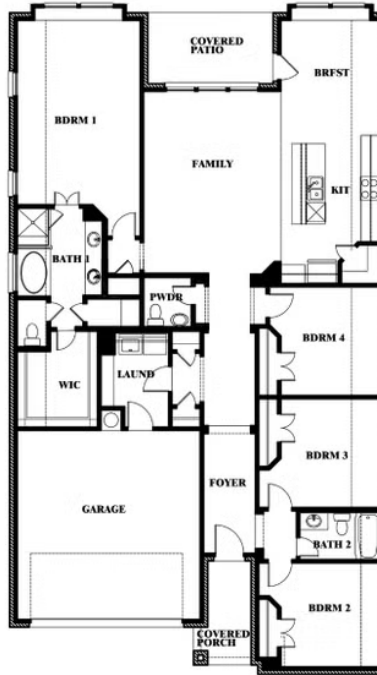

Jasmine

WOODSTONE

BLUE FOREST LANE, PROVIDENCE VILLAGE, TX 76227

JASMINE FLOOR PLAN WITH OPTIONAL POWDER

Jasmine Opt. Powder at Closet