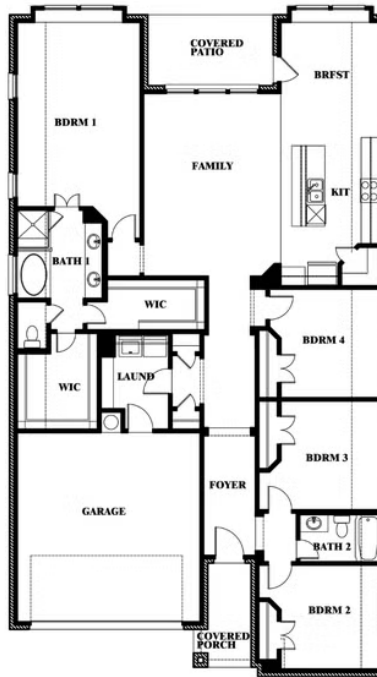

Jasmine

JASMINE FLOOR PLAN

WOODSTONE

BLUE FOREST LANE, PROVIDENCE VILLAGE, TX 76227

Jasmine