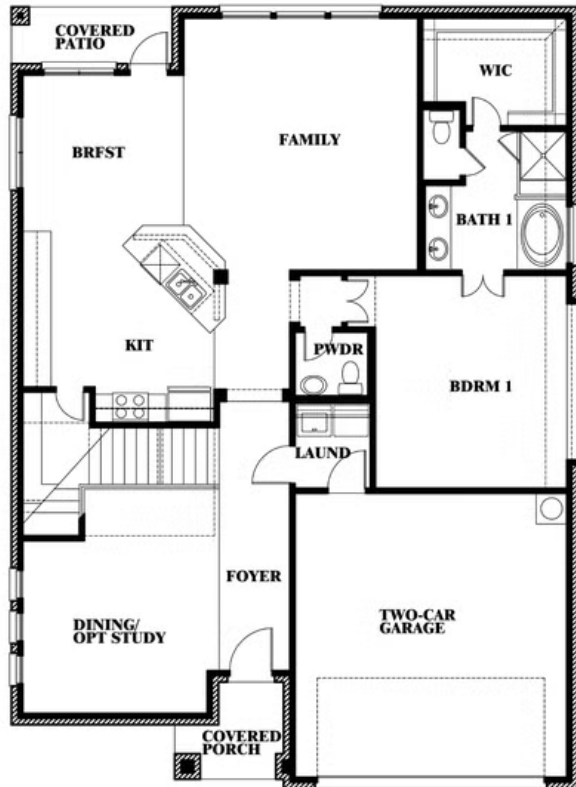

Dewberry

HOMES FROM
\$470,990

CLASSIC SERIES

WOODSTONE

BLUE FOREST LANE, PROVIDENCE VILLAGE, TX 76227

2,820
SQUARE FEET

4
BEDROOMS

2.5
BATHROOMS

ELEVATION D

ELEVATION D

Dewberry

WOODSTONE

BLUE FOREST LANE, PROVIDENCE VILLAGE, TX 76227

Dewberry

This brochure is for general informational purposes and is to be used as a guide only. Changes may be made during the development process and floorplans, dimensions, fixtures, fittings, finishes and specifications are subject to change without notice. Window placement, balcony configuration, wardrobe sizes and living areas may vary slightly within each plan type. EQUAL HOUSING OPPORTUNITY