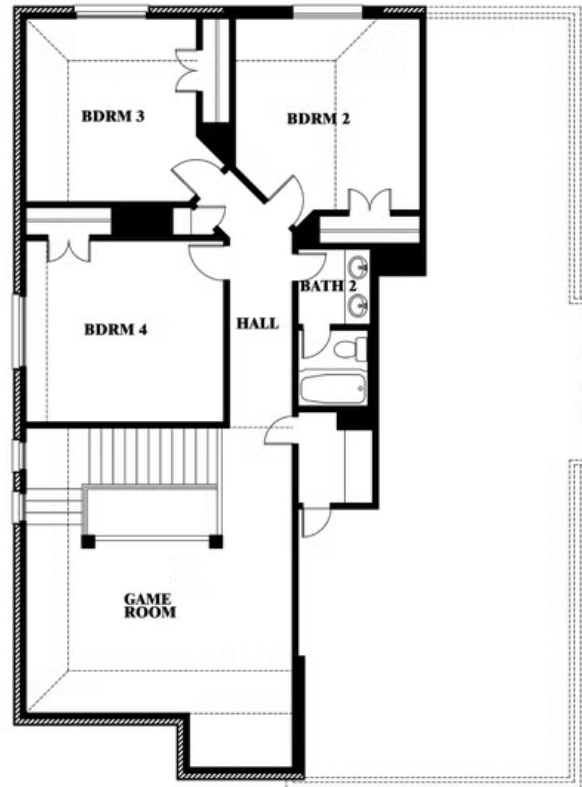

ELEVATION D

ELEVATION D

Dewberry

WOODSTONE

BLUE FOREST LANE, PROVIDENCE VILLAGE, TX 76227

Dewberry

This brochure is for general informational purposes and is to be used as a guide only. Changes may be made during the development process and floorplans, dimensions, fixtures, fittings, finishes and specifications are subject to change without notice. Window placement, balcony configuration, wardrobe sizes and living areas may vary slightly within each plan type. EQUAL HOUSING OPPORTUNITY