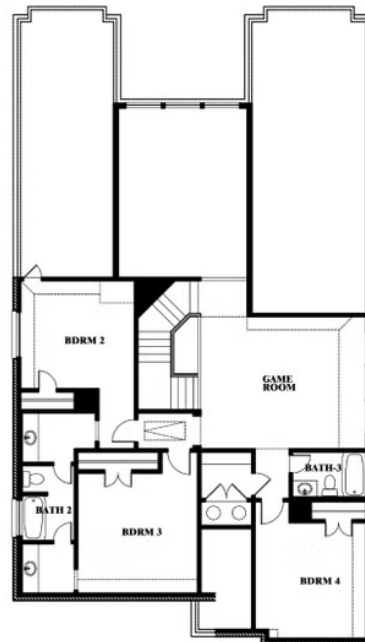

Rose

WINDSONG RANCH

4250 OLD ROSEBUD LANE, PROSPER, TX 75078

ROSE FLOOR PLAN WITH OPTIONAL BED & BATH AT STUDY

Rose
Opt. Bed & Bath at Study