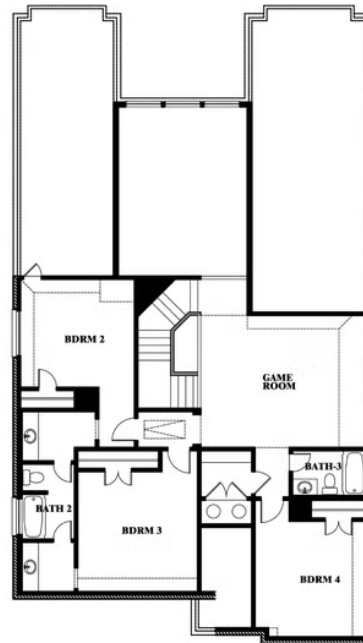

ELEVATION B

ELEVATION B

ELEVATION C

Rose

ROSE FLOOR PLAN

WINDSONG RANCH

4250 OLD ROSEBUD LANE, PROSPER, TX 75078

Rose