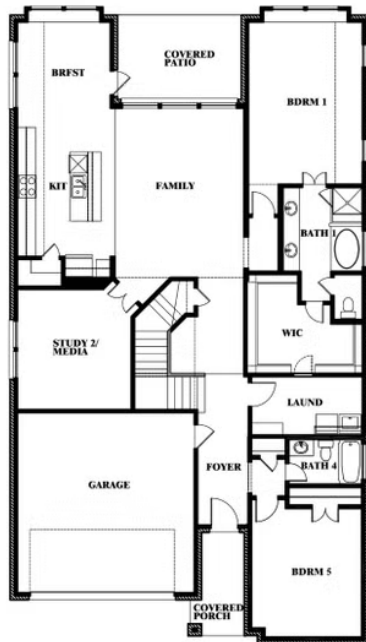

Rose

WINDSONG RANCH

4250 OLD ROSEBUD LANE, PROSPER, TX 75078

ROSE FLOOR PLAN WITH OPTIONAL BED & BATH AT STUDY

Rose
Opt. Bed & Bath at Study