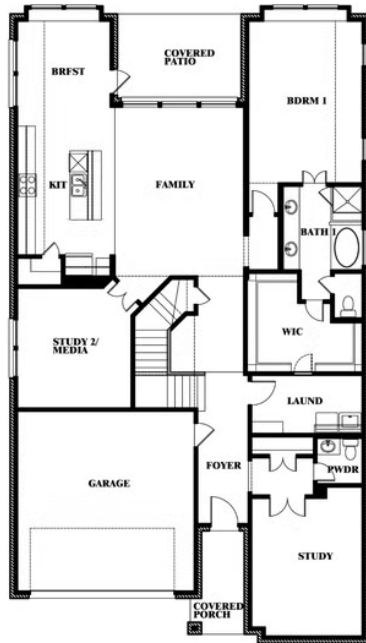

Rose

ROSE FLOOR PLAN

WINDSONG RANCH

4250 OLD ROSEBUD LANE, PROSPER, TX 75078

Rose