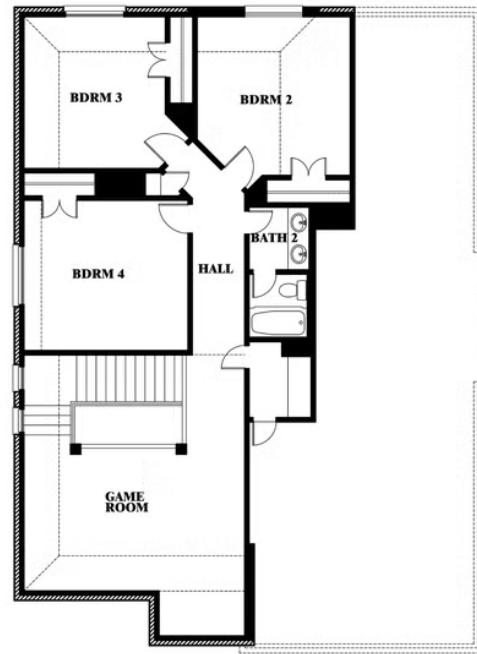

ELEVATION A

ELEVATION A

ELEVATION CS

ELEVATION CS

Dewberry

WINDSONG RANCH

4250 OLD ROSEBUD LANE, PROSPER, TX 75078

Dewberry