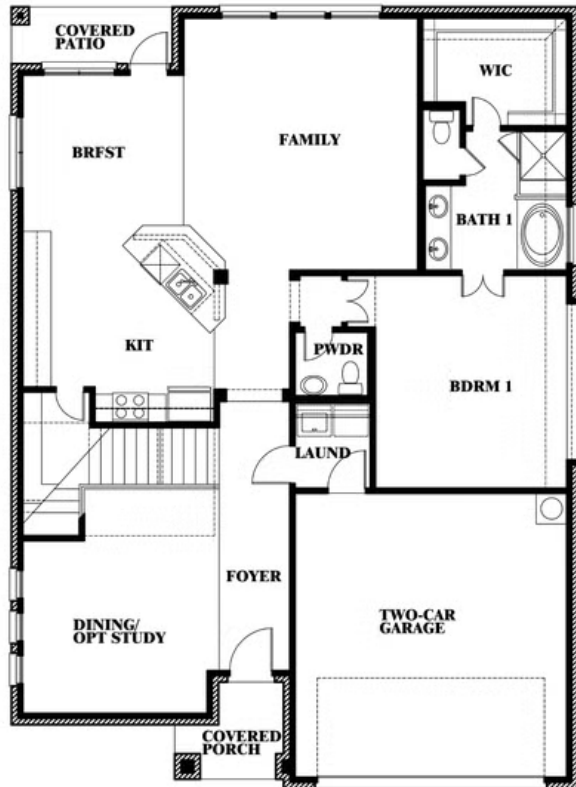

Dewberry

CLASSIC SERIES

WINDSONG RANCH

4250 OLD ROSEBUD LANE, PROSPER, TX 75078

HOMES FROM

\$674,990 - \$741,990

2,820
SQUARE FEET

4
BEDROOMS

2.5
BATHROOMS

2
CAR GARAGE

Document generated Nov 21, 2024. Prices, plans, square footage, features and materials are subject to change at any time without notice and vary among communities. Listed prices are for informational purposes only, are not binding, and do not create any contractual obligation(s). The price of any home is dependent on numerous factors, all of which are unique to a specific home, and is not guaranteed until specified in a binding contract. Pricing of elevations and additional optional beds/baths vary per plan. Some plans require a premium homesite. Please ask the Community Manager for details. Renderings of homes are artist concepts and may not reflect exact colors and materials.

Dewberry

WINDSONG RANCH

4250 OLD ROSEBUD LANE, PROSPER, TX 75078

Dewberry

This brochure is for general informational purposes and is to be used as a guide only. Changes may be made during the development process and floorplans, dimensions, fixtures, fittings, finishes and specifications are subject to change without notice. Window placement, balcony configuration, wardrobe sizes and living areas may vary slightly within each plan type. EQUAL HOUSING OPPORTUNITY