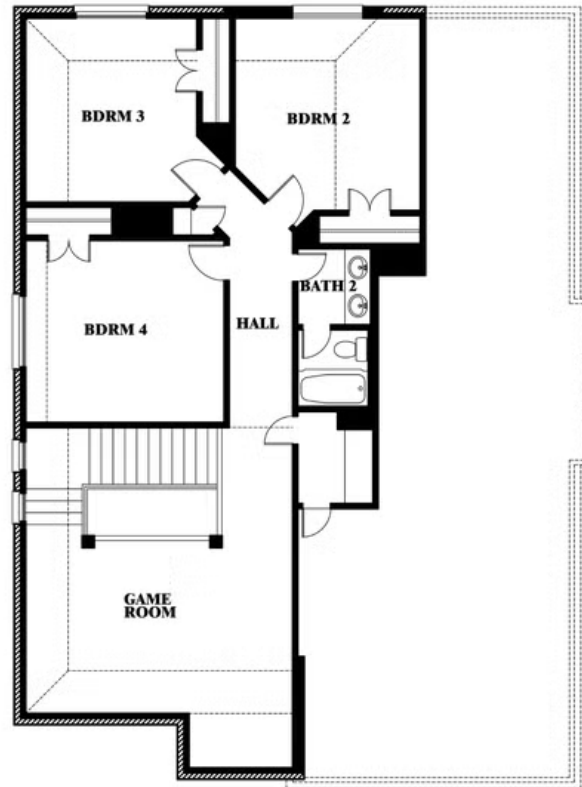

Dewberry

CLASSIC SERIES

WINDSONG RANCH

4250 OLD ROSEBUD LANE, PROSPER, TX 75078

HOMES FROM

\$674,990 - \$741,990

2,820
SQUARE FEET

4
BEDROOMS

Dewberry

WINDSONG RANCH

4250 OLD ROSEBUD LANE, PROSPER, TX 75078

Dewberry

This brochure is for general informational purposes and is to be used as a guide only. Changes may be made during the development process and floorplans, dimensions, fixtures, fittings, finishes and specifications are subject to change without notice. Window placement, balcony configuration, wardrobe sizes and living areas may vary slightly within each plan type. EQUAL HOUSING OPPORTUNITY