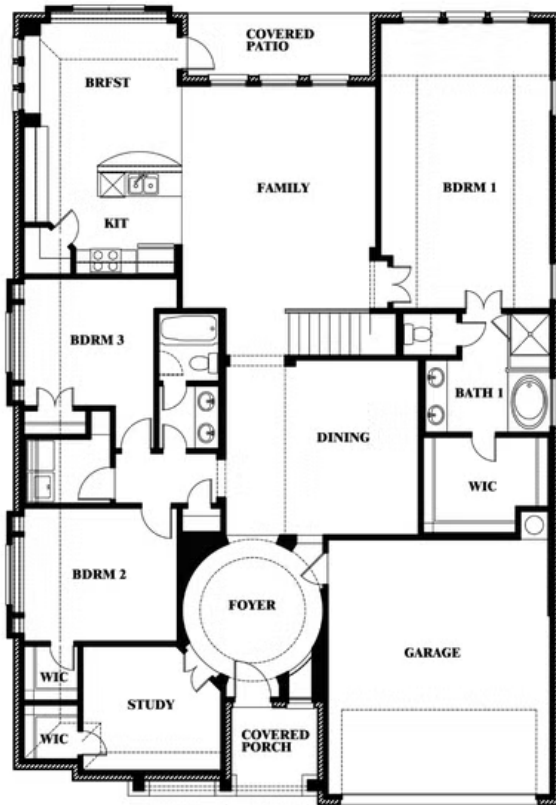

Carolina IV

CLASSIC SERIES

WINDSONG RANCH

4250 OLD ROSEBUD LANE, PROSPER, TX 75078

HOMES FROM

\$769,990 - \$826,990

3,280
SQUARE FEET

4
BEDROOMS

3.0
BATHROOMS

2
CAR GARAGE

ELEVATION D

ELEVATION A

ELEVATION A

ELEVATION AS

ELEVATION AS

ELEVATION C

ELEVATION C

ELEVATION E

ELEVATION E

ELEVATION F

ELEVATION F

Carolina IV

WINDSONG RANCH

4250 OLD ROSEBUD LANE, PROSPER, TX 75078

Carolina IV

This brochure is for general informational purposes and is to be used as a guide only. Changes may be made during the development process and floorplans, dimensions, fixtures, fittings, finishes and specifications are subject to change without notice. Window placement, balcony configuration, wardrobe sizes and living areas may vary slightly within each plan type. EQUAL HOUSING OPPORTUNITY