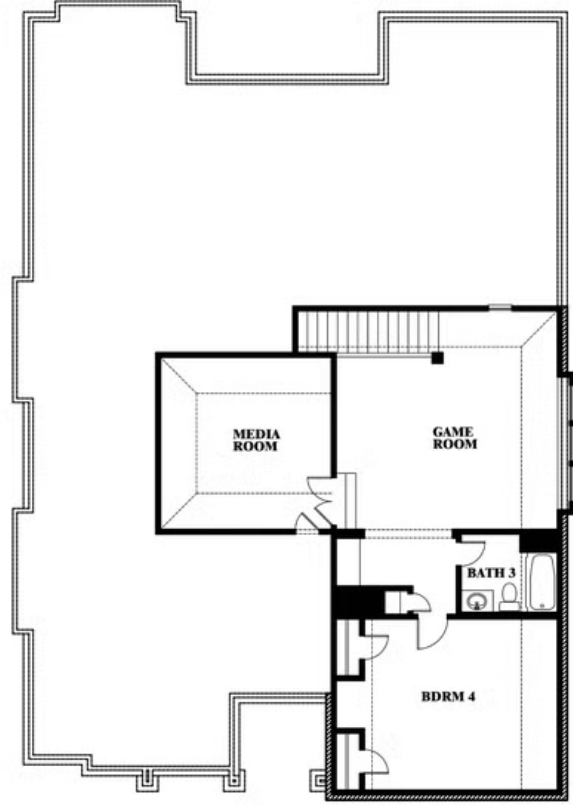

3.0
BATHROOMS

2
CAR GARAGE

ELEVATION D

ELEVATION A

ELEVATION A

ELEVATION AS

ELEVATION AS

ELEVATION C

ELEVATION C

ELEVATION E

ELEVATION E

ELEVATION F

ELEVATION F

Carolina IV

WINDSONG RANCH

4250 OLD ROSEBUD LANE, PROSPER, TX 75078

Carolina IV

This brochure is for general informational purposes and is to be used as a guide only. Changes may be made during the development process and floorplans, dimensions, fixtures, fittings, finishes and specifications are subject to change without notice. Window placement, balcony configuration, wardrobe sizes and living areas may vary slightly within each plan type. EQUAL HOUSING OPPORTUNITY