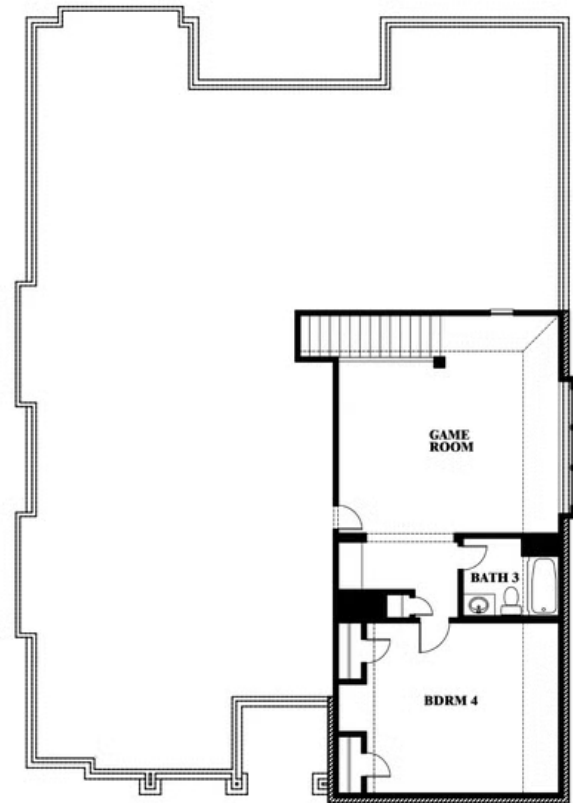

3.0
BATHROOMS

2
CAR GARAGE

ELEVATION AS

ELEVATION A

ELEVATION A

ELEVATION C

ELEVATION C

ELEVATION D

ELEVATION D

ELEVATION E

ELEVATION E

ELEVATION F

ELEVATION F

Carolina III

WINDSONG RANCH

4250 OLD ROSEBUD LANE, PROSPER, TX 75078

Carolina III

This brochure is for general informational purposes and is to be used as a guide only. Changes may be made during the development process and floorplans, dimensions, fixtures, fittings, finishes and specifications are subject to change without notice. Window placement, balcony configuration, wardrobe sizes and living areas may vary slightly within each plan type. EQUAL HOUSING OPPORTUNITY