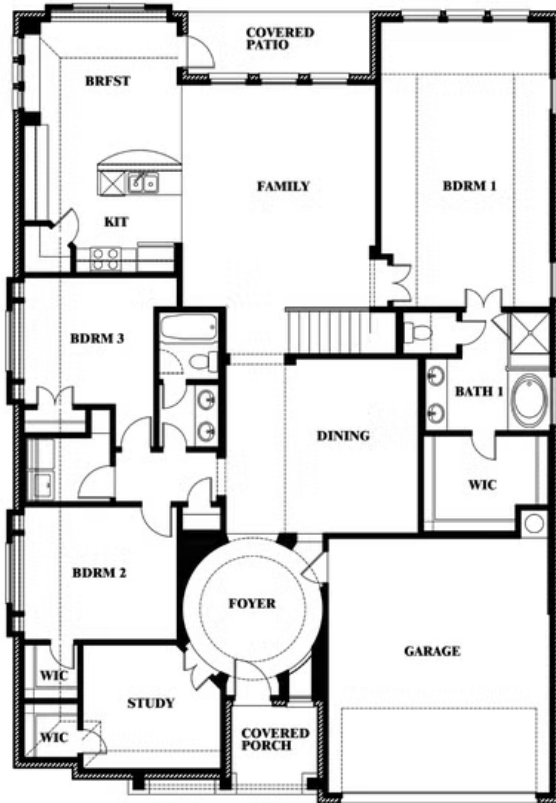

3.0
BATHROOMS

2
CAR GARAGE

ELEVATION AS

ELEVATION A

ELEVATION A

ELEVATION C

ELEVATION C

ELEVATION D

ELEVATION D

ELEVATION E

ELEVATION E

ELEVATION F

ELEVATION F

Carolina III

WINDSONG RANCH

4250 OLD ROSEBUD LANE, PROSPER, TX 75078

Carolina III

This brochure is for general informational purposes and is to be used as a guide only. Changes may be made during the development process and floorplans, dimensions, fixtures, fittings, finishes and specifications are subject to change without notice. Window placement, balcony configuration, wardrobe sizes and living areas may vary slightly within each plan type. EQUAL HOUSING OPPORTUNITY