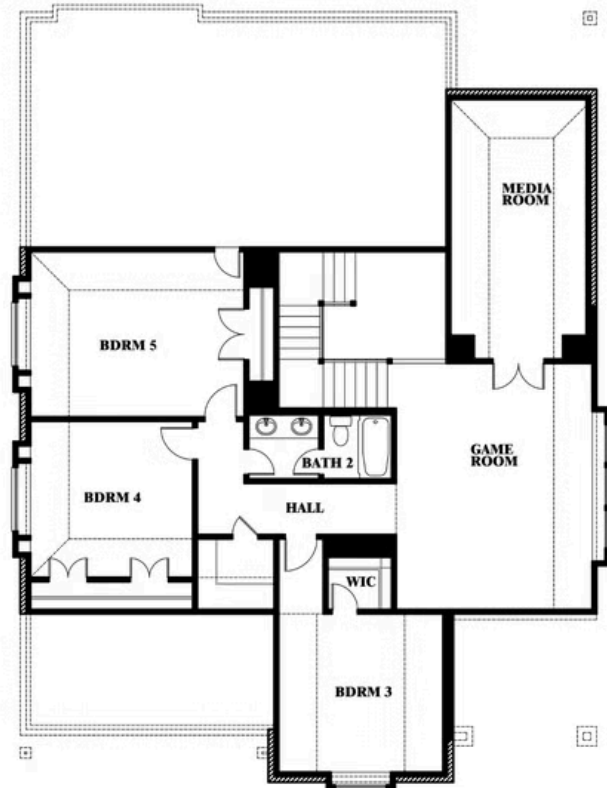

Magnolia II

HOMES FROM
\$826,990

CLASSIC SERIES

WINDSONG RANCH CLASSIC 66

4250 OLD ROSEBUD LANE, PROSPER, TX 75078

3,430
SQUARE FEET

4
BEDROOMS

2.5
BATHROOMS

Magnolia II

WINDSONG RANCH CLASSIC 66
4250 OLD ROSEBUD LANE, PROSPER, TX 75078

MAGNOLIA II FLOOR PLAN

Magnolia II

This brochure is for general informational purposes and is to be used as a guide only. Changes may be made during the development process and floorplans, dimensions, fixtures, fittings, finishes and specifications are subject to change without notice. Window placement, balcony configuration, wardrobe sizes and living areas may vary slightly within each plan type. EQUAL HOUSING OPPORTUNITY