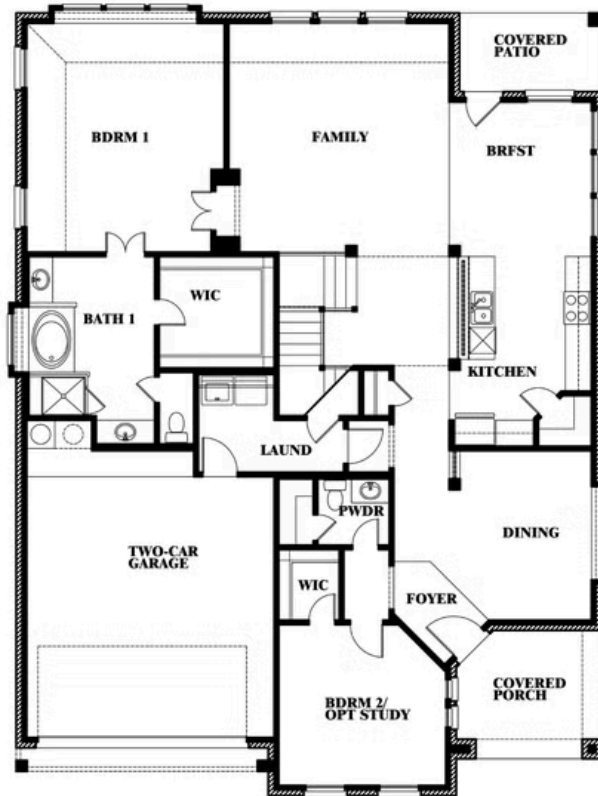

Magnolia II

HOMES FROM
\$826,990

CLASSIC SERIES

WINDSONG RANCH CLASSIC 66

4250 OLD ROSEBUD LANE, PROSPER, TX 75078

3,430
SQUARE FEET

4
BEDROOMS

2.5
BATHROOMS

Magnolia II

WINDSONG RANCH CLASSIC 66
4250 OLD ROSEBUD LANE, PROSPER, TX 75078

MAGNOLIA II FLOOR PLAN

Magnolia II

This brochure is for general informational purposes and is to be used as a guide only. Changes may be made during the development process and floorplans, dimensions, fixtures, fittings, finishes and specifications are subject to change without notice. Window placement, balcony configuration, wardrobe sizes and living areas may vary slightly within each plan type. EQUAL HOUSING OPPORTUNITY