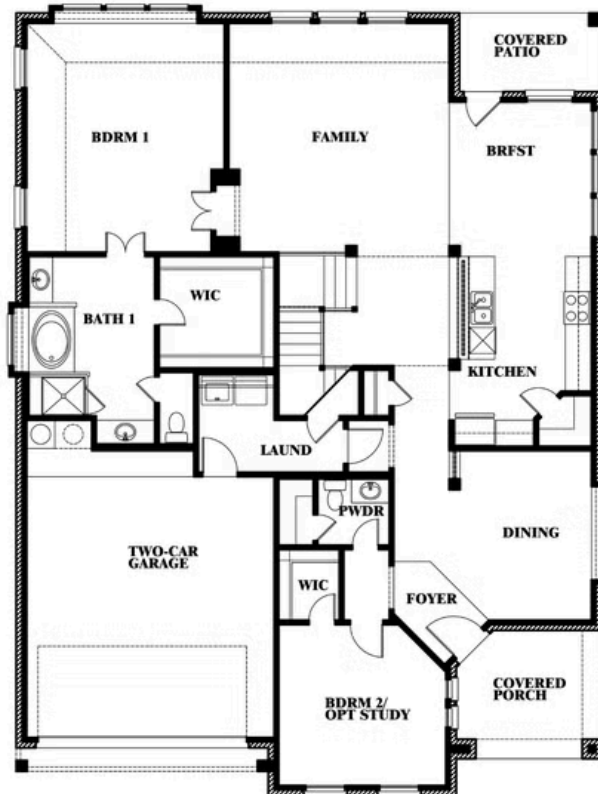

Magnolia II

HOMES FROM
\$826,990

CLASSIC SERIES

WINDSONG RANCH CLASSIC 66

4250 OLD ROSEBUD LANE, PROSPER, TX 75078

3,430
SQUARE FEET

4
BEDROOMS

2.5
BATHROOMS

Magnolia II

WINDSONG RANCH CLASSIC 66
4250 OLD ROSEBUD LANE, PROSPER, TX 75078

MAGNOLIA II FLOOR PLAN

Magnolia II

This brochure is for general informational purposes and is to be used as a guide only. Changes may be made during the development process and floorplans, dimensions, fixtures, fittings, finishes and specifications are subject to change without notice. Window placement, balcony configuration, wardrobe sizes and living areas may vary slightly within each plan type. EQUAL HOUSING OPPORTUNITY