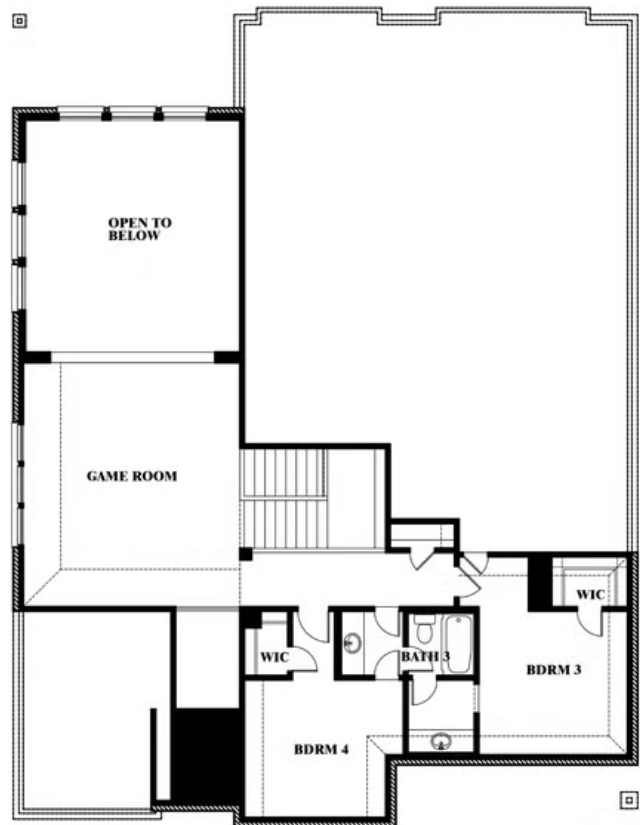

Bellflower

HOMES FROM
\$835,990

CLASSIC SERIES

WINDSONG RANCH CLASSIC 66

4250 OLD ROSEBUD LANE, PROSPER, TX 75078

3,527
SQUARE FEET

4
BEDROOMS

3.5
BATHROOMS

2
CAR GARAGE

ELEVATION D

ELEVATION A

ELEVATION A

ELEVATION AS

ELEVATION AS

ELEVATION B

ELEVATION B

Bellflower

WINDSONG RANCH CLASSIC 66

4250 OLD ROSEBUD LANE, PROSPER, TX 75078

Bellflower

This brochure is for general informational purposes and is to be used as a guide only. Changes may be made during the development process and floorplans, dimensions, fixtures, fittings, finishes and specifications are subject to change without notice. Window placement, balcony configuration, wardrobe sizes and living areas may vary slightly within each plan type. EQUAL HOUSING OPPORTUNITY