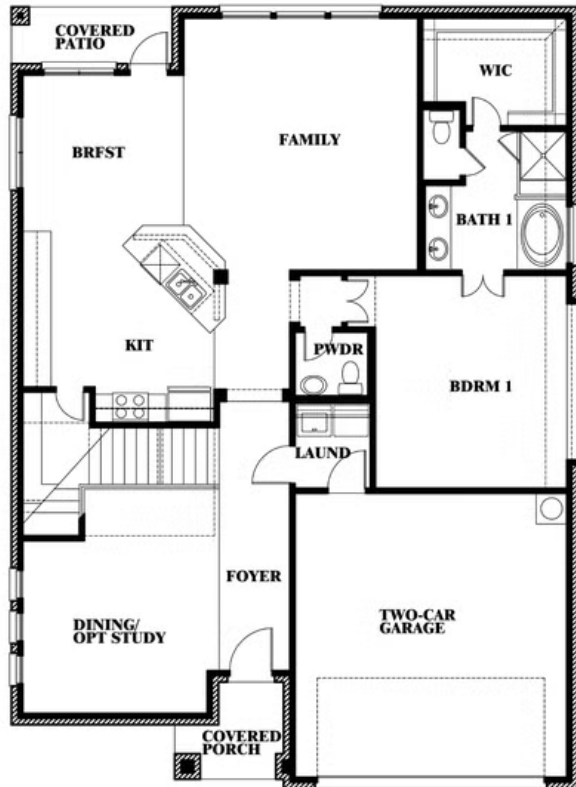

Dewberry

HOMES FROM
\$741,990

CLASSIC SERIES

WINDSONG RANCH CLASSIC 61

4250 OLD ROSEBUD LANE, PROSPER, TX 75078

2,820
SQUARE FEET

4
BEDROOMS

2.5
BATHROOMS

ELEVATION D

ELEVATION D

Dewberry

WINDSONG RANCH CLASSIC 61

4250 OLD ROSEBUD LANE, PROSPER, TX 75078

Dewberry

This brochure is for general informational purposes and is to be used as a guide only. Changes may be made during the development process and floorplans, dimensions, fixtures, fittings, finishes and specifications are subject to change without notice. Window placement, balcony configuration, wardrobe sizes and living areas may vary slightly within each plan type. EQUAL HOUSING OPPORTUNITY