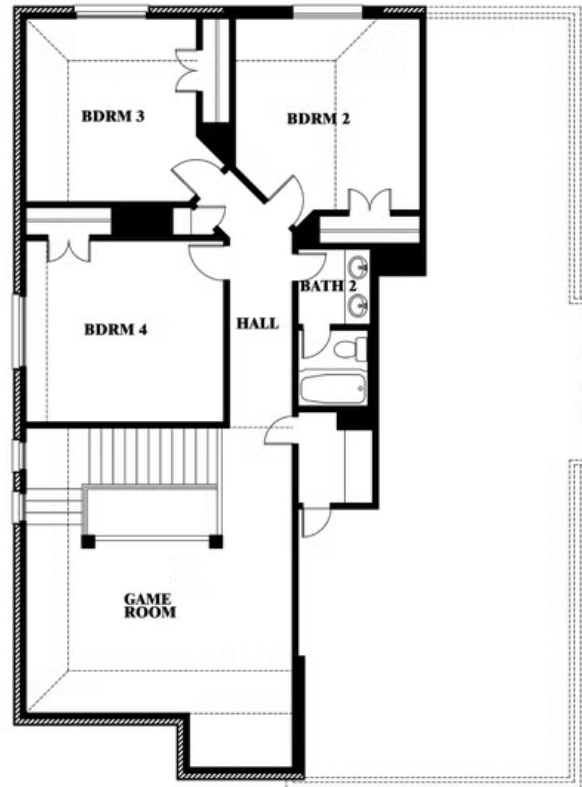

Dewberry

HOMES FROM
\$741,990

CLASSIC SERIES

WINDSONG RANCH CLASSIC 61

4250 OLD ROSEBUD LANE, PROSPER, TX 75078

2,820
SQUARE FEET

4
BEDROOMS

2.5
BATHROOMS

ELEVATION D

ELEVATION D

Dewberry

WINDSONG RANCH CLASSIC 61

4250 OLD ROSEBUD LANE, PROSPER, TX 75078

Dewberry

This brochure is for general informational purposes and is to be used as a guide only. Changes may be made during the development process and floorplans, dimensions, fixtures, fittings, finishes and specifications are subject to change without notice. Window placement, balcony configuration, wardrobe sizes and living areas may vary slightly within each plan type. EQUAL HOUSING OPPORTUNITY