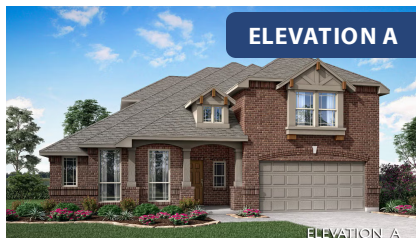

Carolina IV

HOMES FROM
\$769,990

CLASSIC SERIES

WINDSONG RANCH CLASSIC 61

4250 OLD ROSEBUD LANE, PROSPER, TX 75078

3,280
SQUARE FEET

4
BEDROOMS

3.0
BATHROOMS

2
CAR GARAGE

ELEVATION D

Carolina IV

WINDSONG RANCH CLASSIC 61

4250 OLD ROSEBUD LANE, PROSPER, TX 75078

Carolina IV

This brochure is for general informational purposes and is to be used as a guide only. Changes may be made during the development process and floorplans, dimensions, fixtures, fittings, finishes and specifications are subject to change without notice. Window placement, balcony configuration, wardrobe sizes and living areas may vary slightly within each plan type. EQUAL HOUSING OPPORTUNITY