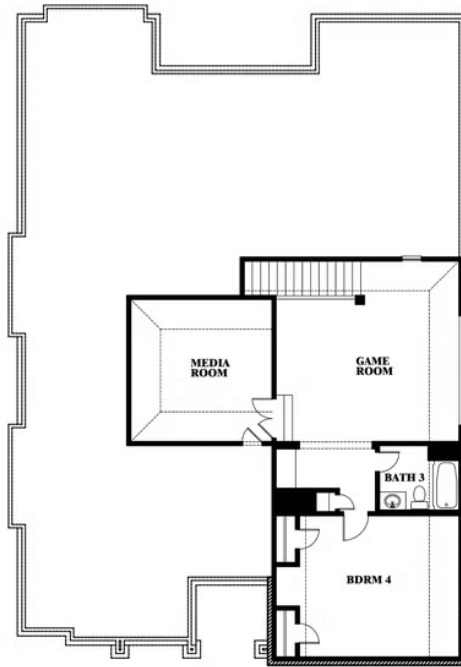

Carolina IV

WINDSONG RANCH CLASSIC 61

4250 OLD ROSEBUD LANE, PROSPER, TX 75078

Carolina IV