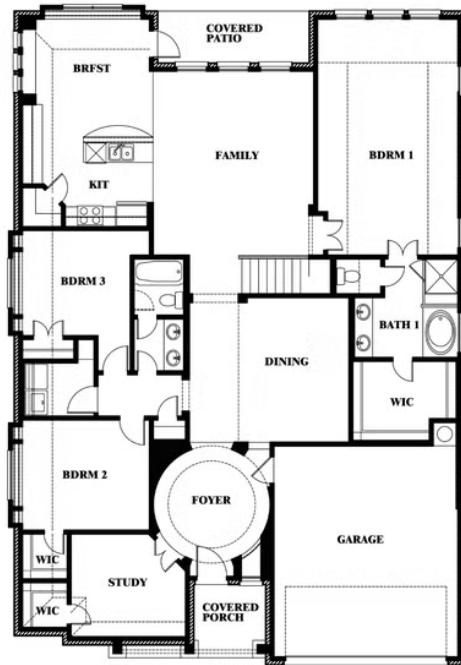

Carolina IV

WINDSONG RANCH CLASSIC 61

4250 OLD ROSEBUD LANE, PROSPER, TX 75078

Carolina IV