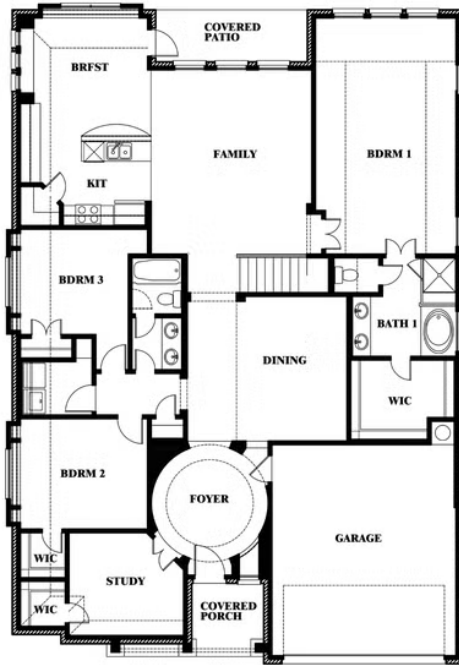

Carolina III

WINDSONG RANCH CLASSIC 61
4250 OLD ROSEBUD LANE, PROSPER, TX 75078

Carolina III