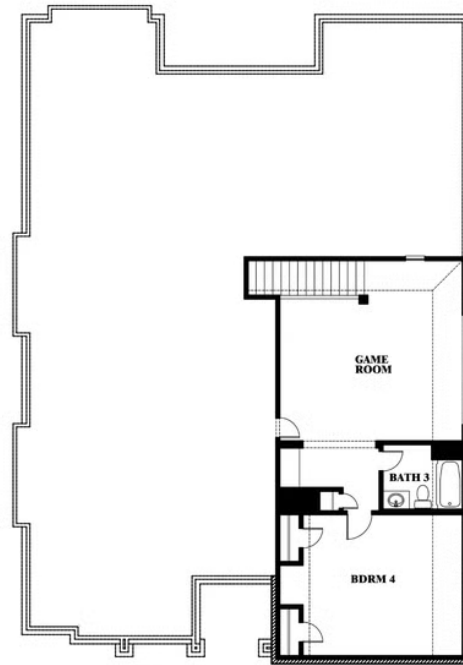

ELEVATION D

ELEVATION F

Carolina III

WINDSONG RANCH CLASSIC 61
4250 OLD ROSEBUD LANE, PROSPER, TX 75078

Carolina III