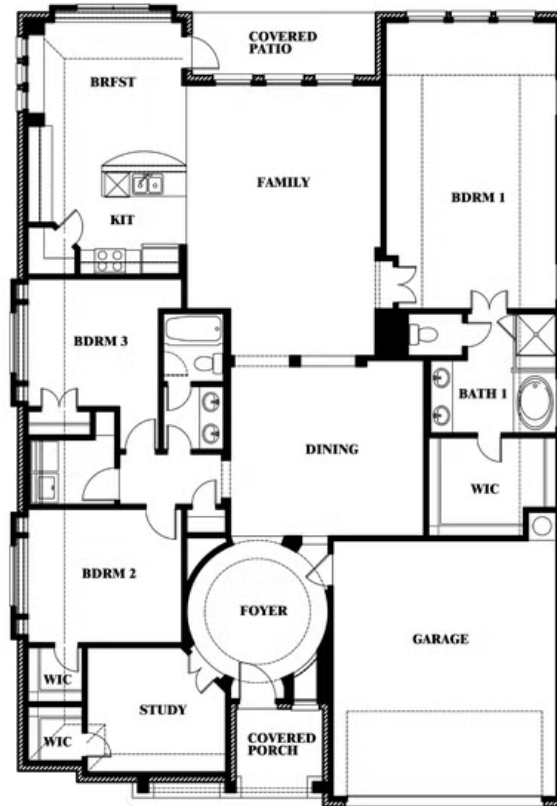

Carolina

HOMES FROM
\$703,990

CLASSIC SERIES

WINDSONG RANCH CLASSIC 61

4250 OLD ROSEBUD LANE, PROSPER, TX 75078

2,313
SQUARE FEET

3
BEDROOMS

2.0
BATHROOMS

2
CAR GARAGE

ELEVATION C

Document generated Nov 21, 2024. Prices, plans, square footage, features and materials are subject to change at any time without notice and vary among communities. Listed prices are for informational purposes only, are not binding, and do not create any contractual obligation(s). The price of any home is dependent on numerous factors, all of which are unique to a specific home, and is not guaranteed until specified in a binding contract. Pricing of elevations and additional optional beds/baths vary per plan. Some plans require a premium homesite. Please ask the Community Manager for details. Renderings of homes are artist concepts and may not reflect exact colors and materials.

Carolina

WINDSONG RANCH CLASSIC 61

4250 OLD ROSEBUD LANE, PROSPER, TX 75078

Carolina

This brochure is for general informational purposes and is to be used as a guide only. Changes may be made during the development process and floorplans, dimensions, fixtures, fittings, finishes and specifications are subject to change without notice. Window placement, balcony configuration, wardrobe sizes and living areas may vary slightly within each plan type. EQUAL HOUSING OPPORTUNITY