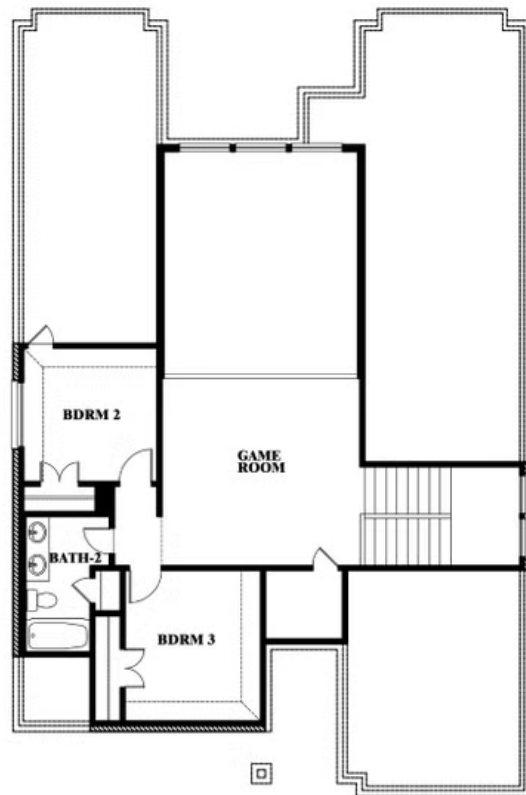

Violet

CREEKVIEW MEADOWS

FLOSSIE STREET, PILOT POINT, TX 75009

VIOLET FLOOR PLAN WITH OPTIONAL BEDROOM AT STUDY

Violet

Opt. Bed 5 & Bath 4 at Study

This brochure is for general informational purposes and is to be used as a guide only. Changes may be made during the development process and floorplans, dimensions, fixtures, fittings, finishes and specifications are subject to change without notice. Window placement, balcony configuration, wardrobe sizes and living areas may vary slightly within each plan type. EQUAL HOUSING OPPORTUNITY