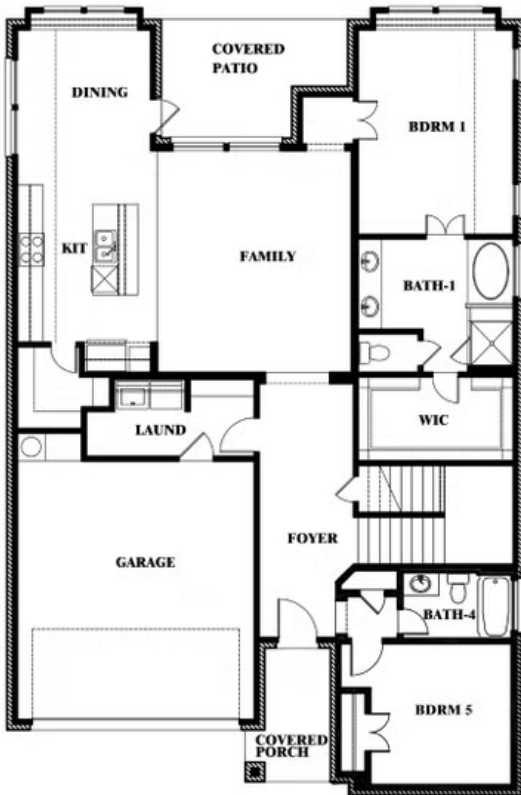

Violet

CREEKVIEW MEADOWS

FLOSSIE STREET, PILOT POINT, TX 75009

VIOLET FLOOR PLAN WITH OPTIONAL BEDROOM AT STUDY

Violet

Opt. Bed 5 & Bath 4 at Study

This brochure is for general informational purposes and is to be used as a guide only. Changes may be made during the development process and floorplans, dimensions, fixtures, fittings, finishes and specifications are subject to change without notice. Window placement, balcony configuration, wardrobe sizes and living areas may vary slightly within each plan type. EQUAL HOUSING OPPORTUNITY