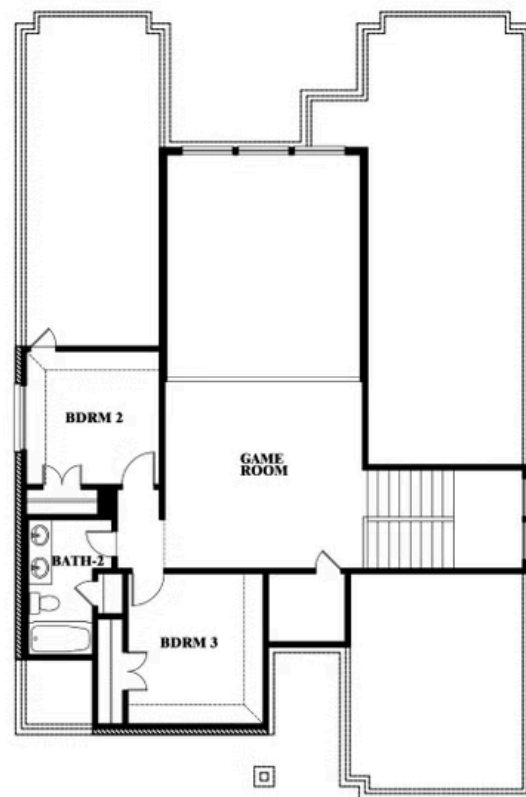

Violet

VIOLET FLOOR PLAN

CREEKVIEW MEADOWS

14562 FLOSSIE STREET, PILOT POINT, TX 75009

Violet

This brochure is for general informational purposes and is to be used as a guide only. Changes may be made during the development process and floorplans, dimensions, fixtures, fittings, finishes and specifications are subject to change without notice. Window placement, balcony configuration, wardrobe sizes and living areas may vary slightly within each plan type. EQUAL HOUSING OPPORTUNITY

Violet

CREEKVIEW MEADOWS

14562 FLOSSIE STREET, PILOT POINT, TX 75009

VIOLET FLOOR PLAN WITH OPTIONAL BEDROOM AT STUDY

Violet Opt. Bed 5 & Bath 4 at Study

This brochure is for general informational purposes and is to be used as a guide only. Changes may be made during the development process and floorplans, dimensions, fixtures, fittings, finishes and specifications are subject to change without notice. Window placement, balcony configuration, wardrobe sizes and living areas may vary slightly within each plan type. EQUAL HOUSING OPPORTUNITY