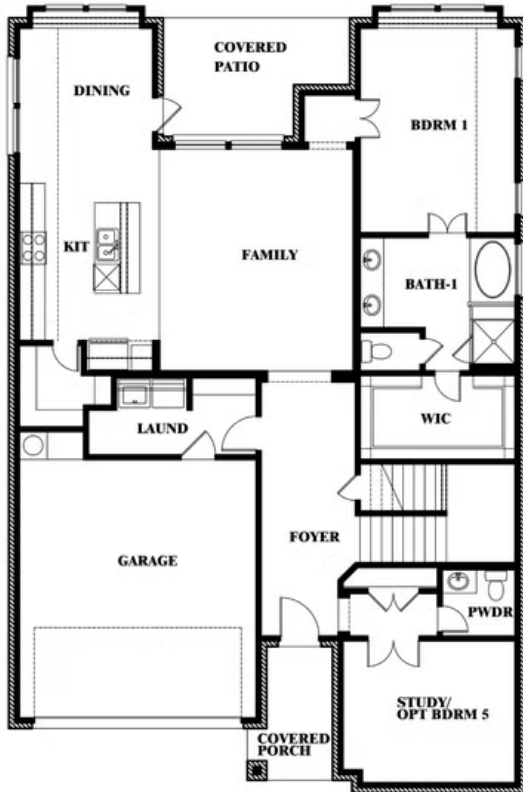

2.5
BATHROOMS

2
CAR GARAGE

ELEVATION A

ELEVATION AS

ELEVATION AS

ELEVATION B

ELEVATION B

ELEVATION C

ELEVATION C

ELEVATION D

ELEVATION D

Violet

VIOLET FLOOR PLAN

CREEKVIEW MEADOWS

FLOSSIE STREET, PILOT POINT, TX 75009

Violet

This brochure is for general informational purposes and is to be used as a guide only. Changes may be made during the development process and floorplans, dimensions, fixtures, fittings, finishes and specifications are subject to change without notice. Window placement, balcony configuration, wardrobe sizes and living areas may vary slightly within each plan type. EQUAL HOUSING OPPORTUNITY

Violet

CREEKVIEW MEADOWS

FLOSSIE STREET, PILOT POINT, TX 75009

VIOLET FLOOR PLAN WITH OPTIONAL BEDROOM AT STUDY

Violet

Opt. Bed 5 & Bath 4 at Study

This brochure is for general informational purposes and is to be used as a guide only. Changes may be made during the development process and floorplans, dimensions, fixtures, fittings, finishes and specifications are subject to change without notice. Window placement, balcony configuration, wardrobe sizes and living areas may vary slightly within each plan type. EQUAL HOUSING OPPORTUNITY