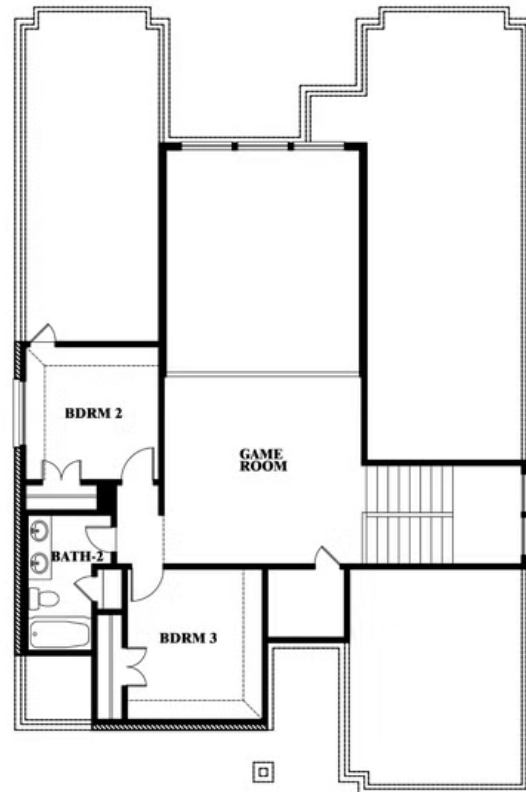

2.5
BATHROOMS

2
CAR GARAGE

ELEVATION A

ELEVATION AS

ELEVATION AS

ELEVATION B

ELEVATION B

ELEVATION C

ELEVATION C

ELEVATION D

ELEVATION D

Violet

VIOLET FLOOR PLAN

CREEKVIEW MEADOWS

FLOSSIE STREET, PILOT POINT, TX 75009

Violet

This brochure is for general informational purposes and is to be used as a guide only. Changes may be made during the development process and floorplans, dimensions, fixtures, fittings, finishes and specifications are subject to change without notice. Window placement, balcony configuration, wardrobe sizes and living areas may vary slightly within each plan type. EQUAL HOUSING OPPORTUNITY

Violet

CREEKVIEW MEADOWS

FLOSSIE STREET, PILOT POINT, TX 75009

VIOLET FLOOR PLAN WITH OPTIONAL BEDROOM AT STUDY

Violet

Opt. Bed 5 & Bath 4 at Study

This brochure is for general informational purposes and is to be used as a guide only. Changes may be made during the development process and floorplans, dimensions, fixtures, fittings, finishes and specifications are subject to change without notice. Window placement, balcony configuration, wardrobe sizes and living areas may vary slightly within each plan type. EQUAL HOUSING OPPORTUNITY