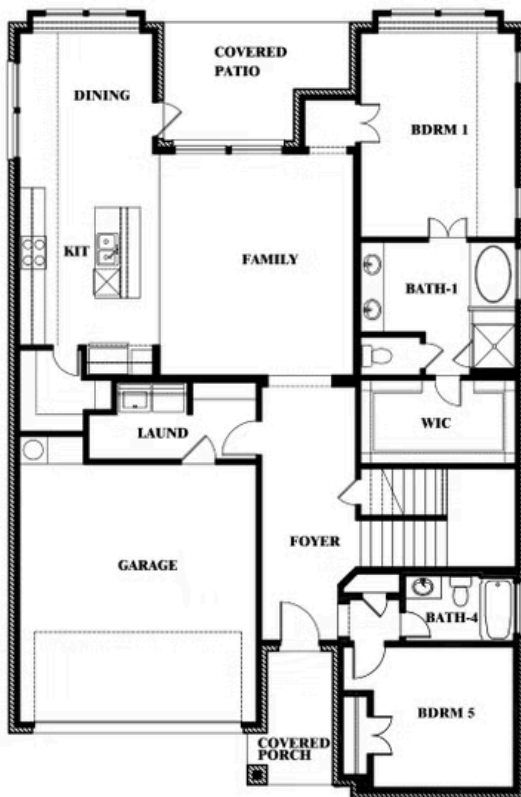

Violet

VIOLET FLOOR PLAN

CREEKVIEW MEADOWS

14562 FLOSSIE STREET, PILOT POINT, TX 75009

Violet

This brochure is for general informational purposes and is to be used as a guide only. Changes may be made during the development process and floorplans, dimensions, fixtures, fittings, finishes and specifications are subject to change without notice. Window placement, balcony configuration, wardrobe sizes and living areas may vary slightly within each plan type. EQUAL HOUSING OPPORTUNITY

Violet

CREEKVIEW MEADOWS

14562 FLOSSIE STREET, PILOT POINT, TX 75009

VIOLET FLOOR PLAN WITH OPTIONAL BEDROOM AT STUDY

Violet Opt. Bed 5 & Bath 4 at Study

This brochure is for general informational purposes and is to be used as a guide only. Changes may be made during the development process and floorplans, dimensions, fixtures, fittings, finishes and specifications are subject to change without notice. Window placement, balcony configuration, wardrobe sizes and living areas may vary slightly within each plan type. EQUAL HOUSING OPPORTUNITY