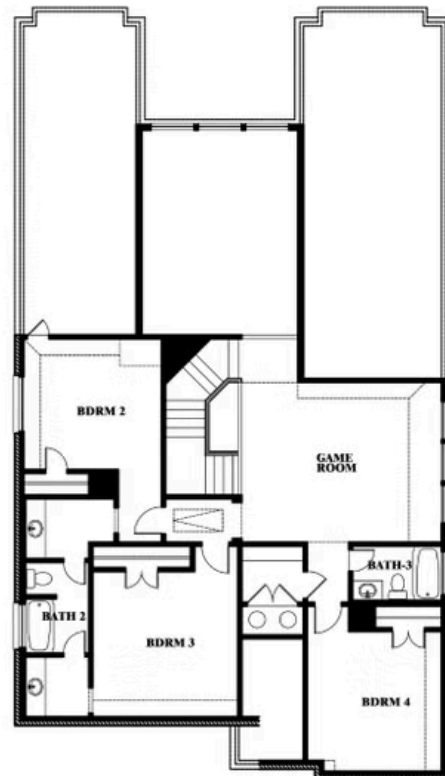

ELEVATION D

ELEVATION D

Rose

ROSE FLOOR PLAN

CREEKVIEW MEADOWS
FLOSSIE STREET, PILOT POINT, TX 75009

Rose

This brochure is for general informational purposes and is to be used as a guide only. Changes may be made during the development process and floorplans, dimensions, fixtures, fittings, finishes and specifications are subject to change without notice. Window placement, balcony configuration, wardrobe sizes and living areas may vary slightly within each plan type. EQUAL HOUSING OPPORTUNITY

Rose

CREEKVIEW MEADOWS

FLOSSIE STREET, PILOT POINT, TX 75009

ROSE FLOOR PLAN WITH OPTIONAL BED & BATH AT STUDY

Rose
Opt. Bed & Bath at Study

This brochure is for general informational purposes and is to be used as a guide only. Changes may be made during the development process and floorplans, dimensions, fixtures, fittings, finishes and specifications are subject to change without notice. Window placement, balcony configuration, wardrobe sizes and living areas may vary slightly within each plan type. EQUAL HOUSING OPPORTUNITY