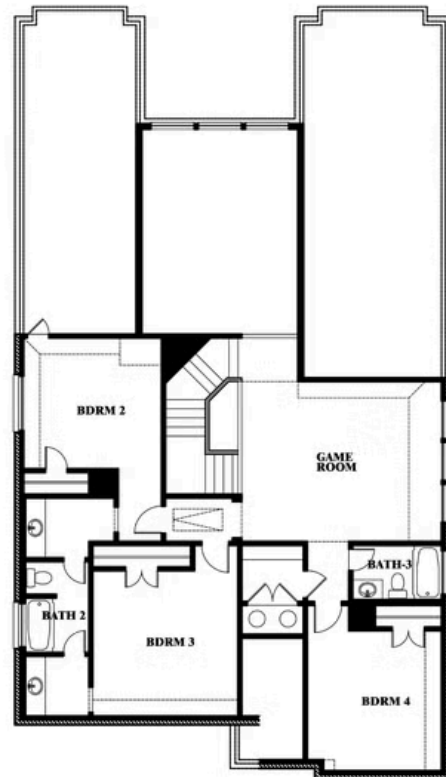

Rose

HOMES FROM
\$550,990

CLASSIC SERIES

CREEKVIEW MEADOWS

FLOSSIE STREET, PILOT POINT, TX 75009

3,359
SQUARE FEET

4
BEDROOMS

3.5
BATHROOMS

2
CAR GARAGE

ELEVATION A

ELEVATION AS

ELEVATION AS

ELEVATION B

ELEVATION B

ELEVATION C

ELEVATION C

ELEVATION D

ELEVATION D

Rose

ROSE FLOOR PLAN

CREEKVIEW MEADOWS
FLOSSIE STREET, PILOT POINT, TX 75009

Rose

This brochure is for general informational purposes and is to be used as a guide only. Changes may be made during the development process and floorplans, dimensions, fixtures, fittings, finishes and specifications are subject to change without notice. Window placement, balcony configuration, wardrobe sizes and living areas may vary slightly within each plan type. EQUAL HOUSING OPPORTUNITY

Rose

CREEKVIEW MEADOWS

FLOSSIE STREET, PILOT POINT, TX 75009

ROSE FLOOR PLAN WITH OPTIONAL BED & BATH AT STUDY

Rose
Opt. Bed & Bath at Study

This brochure is for general informational purposes and is to be used as a guide only. Changes may be made during the development process and floorplans, dimensions, fixtures, fittings, finishes and specifications are subject to change without notice. Window placement, balcony configuration, wardrobe sizes and living areas may vary slightly within each plan type. EQUAL HOUSING OPPORTUNITY