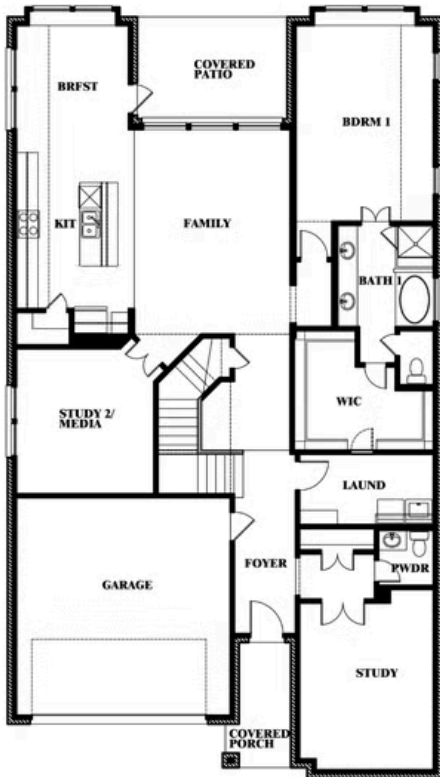

Rose

HOMES FROM
\$550,990

CLASSIC SERIES

CREEKVIEW MEADOWS

FLOSSIE STREET, PILOT POINT, TX 75009

3,359
SQUARE FEET

4
BEDROOMS

3.5
BATHROOMS

2
CAR GARAGE

ELEVATION A

ELEVATION AS

ELEVATION AS

ELEVATION B

ELEVATION B

ELEVATION C

ELEVATION C

ELEVATION D

ELEVATION D

Rose

ROSE FLOOR PLAN

CREEKVIEW MEADOWS
FLOSSIE STREET, PILOT POINT, TX 75009

Rose

This brochure is for general informational purposes and is to be used as a guide only. Changes may be made during the development process and floorplans, dimensions, fixtures, fittings, finishes and specifications are subject to change without notice. Window placement, balcony configuration, wardrobe sizes and living areas may vary slightly within each plan type. EQUAL HOUSING OPPORTUNITY

Rose

CREEKVIEW MEADOWS

FLOSSIE STREET, PILOT POINT, TX 75009

ROSE FLOOR PLAN WITH OPTIONAL BED & BATH AT STUDY

Rose
Opt. Bed & Bath at Study

This brochure is for general informational purposes and is to be used as a guide only. Changes may be made during the development process and floorplans, dimensions, fixtures, fittings, finishes and specifications are subject to change without notice. Window placement, balcony configuration, wardrobe sizes and living areas may vary slightly within each plan type. EQUAL HOUSING OPPORTUNITY