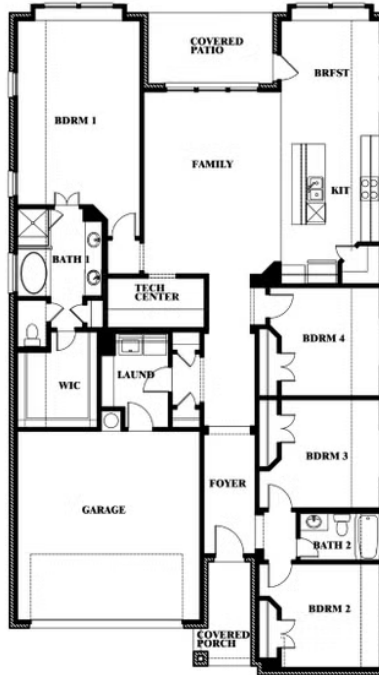

Jasmine

CREEKVIEW MEADOWS

FLOSSIE STREET, PILOT POINT, TX 75009

JASMINE FLOOR PLAN WITH OPTIONAL TECH CENTER

Jasmine
Opt. Tech Center at Closet