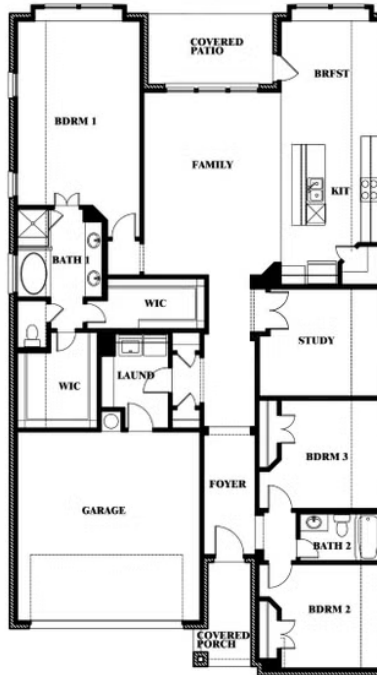

Jasmine

CREEKVIEW MEADOWS

FLOSSIE STREET, PILOT POINT, TX 75009

JASMINE FLOOR PLAN WITH OPTIONAL STUDY

Jasmine
Opt. Study at Bed 4