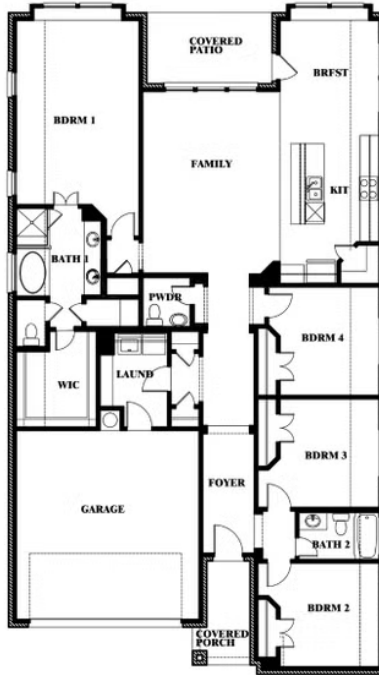

Jasmine

CREEKVIEW MEADOWS

FLOSSIE STREET, PILOT POINT, TX 75009

JASMINE FLOOR PLAN WITH OPTIONAL POWDER

Jasmine Opt. Powder at Closet