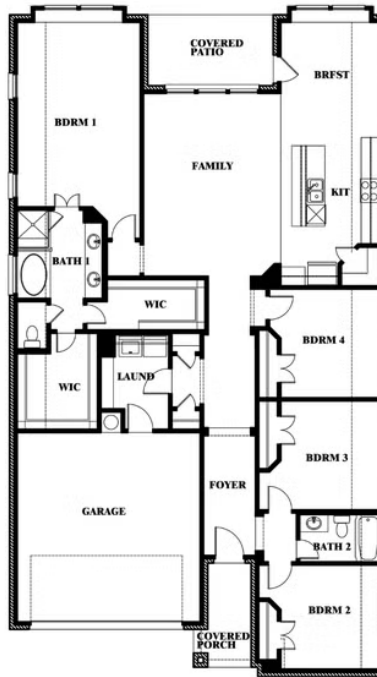

Jasmine

JASMINE FLOOR PLAN

CREEKVIEW MEADOWS

FLOSSIE STREET, PILOT POINT, TX 75009

Jasmine