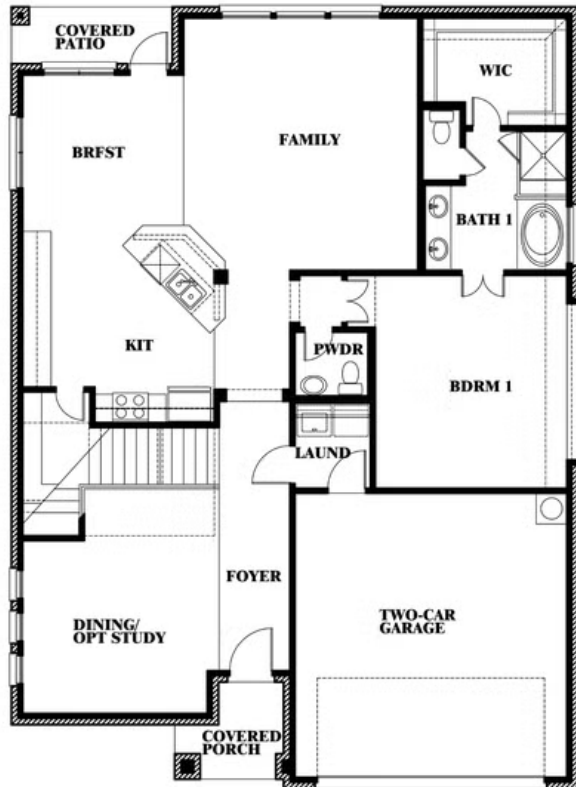

Dewberry II

CLASSIC SERIES

CREEKVIEW MEADOWS

FLOSSIE STREET, PILOT POINT, TX 75009

HOMES FROM

\$513,990

3,026
SQUARE FEET

4
BEDROOMS

2.5
BATHROOMS

2
CAR GARAGE

Dewberry II

CREEKVIEW MEADOWS
FLOSSIE STREET, PILOT POINT, TX 75009

Dewberry II

This brochure is for general informational purposes and is to be used as a guide only. Changes may be made during the development process and floorplans, dimensions, fixtures, fittings, finishes and specifications are subject to change without notice. Window placement, balcony configuration, wardrobe sizes and living areas may vary slightly within each plan type. EQUAL HOUSING OPPORTUNITY