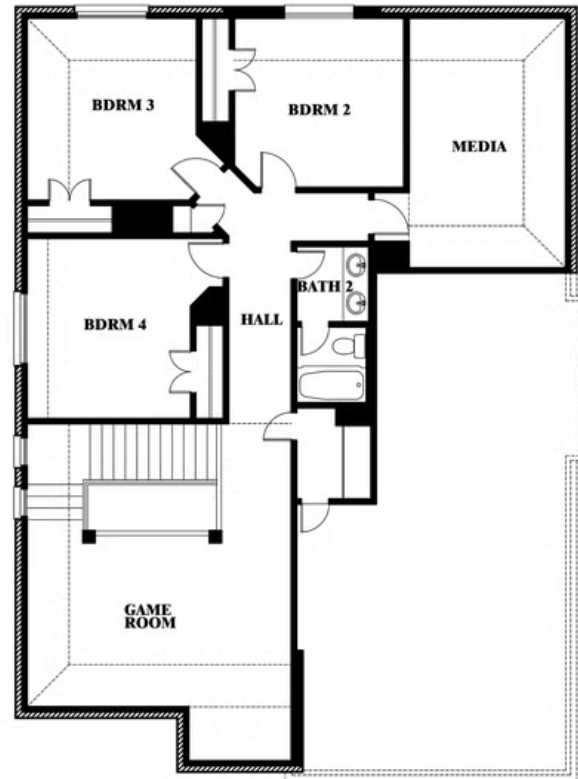

Dewberry II

CLASSIC SERIES

CREEKVIEW MEADOWS

FLOSSIE STREET, PILOT POINT, TX 75009

HOMES FROM

\$513,990

3,026
SQUARE FEET

4
BEDROOMS

2.5
BATHROOMS

2
CAR GARAGE

Dewberry II

CREEKVIEW MEADOWS
FLOSSIE STREET, PILOT POINT, TX 75009

Dewberry II

This brochure is for general informational purposes and is to be used as a guide only. Changes may be made during the development process and floorplans, dimensions, fixtures, fittings, finishes and specifications are subject to change without notice. Window placement, balcony configuration, wardrobe sizes and living areas may vary slightly within each plan type. EQUAL HOUSING OPPORTUNITY