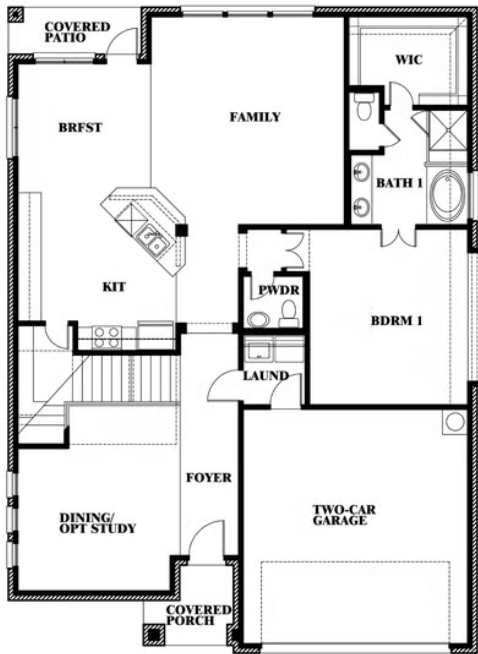

Dewberry

CREEKVIEW MEADOWS
FLOSSIE STREET, PILOT POINT, TX 76258

Dewberry