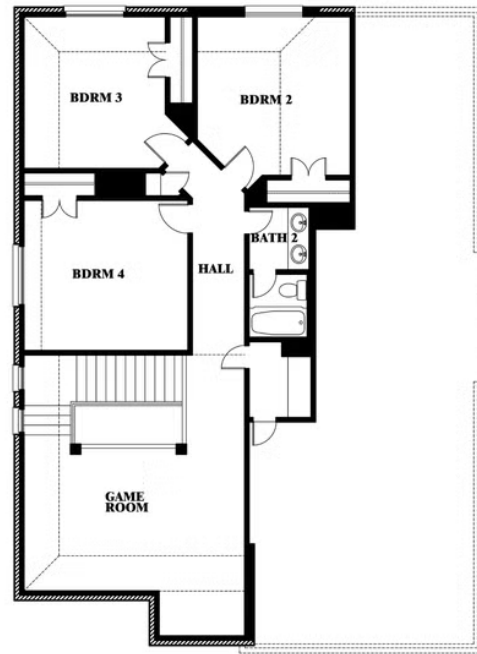

Dewberry

CREEKVIEW MEADOWS
FLOSSIE STREET, PILOT POINT, TX 76258

Dewberry