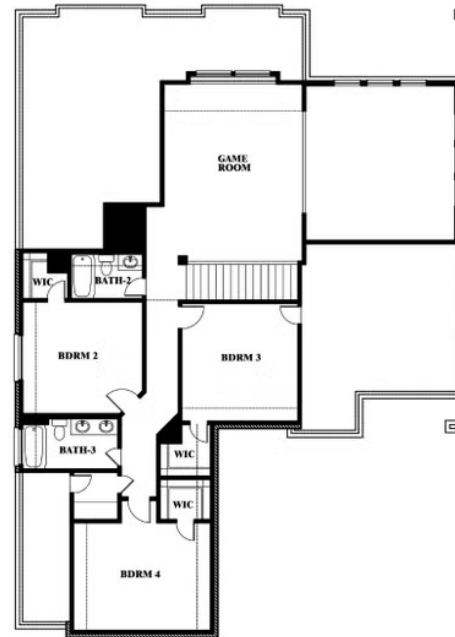

Spring Cress

WIND RIDGE

5014 RIDGEVIEW LANE, MIDLOTHIAN, TX 76065

Spring Cress Opt. Bed 5 & Bath 4 at Dining