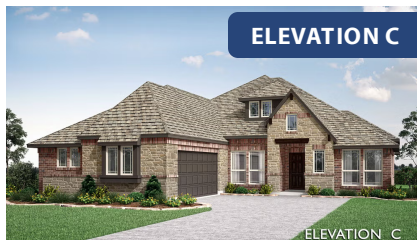

Rockcress

HOMES FROM
\$460,990

CLASSIC SERIES

WIND RIDGE

5014 RIDGEVIEW LANE, MIDLOTHIAN, TX 76065

2,250
SQUARE FEET

3
BEDROOMS

2.5
BATHROOMS

2
CAR GARAGE

ELEVATION A

ELEVATION AS

ELEVATION AS

ELEVATION C

ELEVATION C

ELEVATION D

ELEVATION D

Rockcross

WIND RIDGE

5014 RIDGEVIEW LANE, MIDLOTHIAN, TX 76065

Rockcross

This brochure is for general informational purposes and is to be used as a guide only. Changes may be made during the development process and floorplans, dimensions, fixtures, fittings, finishes and specifications are subject to change without notice. Window placement, balcony configuration, wardrobe sizes and living areas may vary slightly within each plan type. EQUAL HOUSING OPPORTUNITY