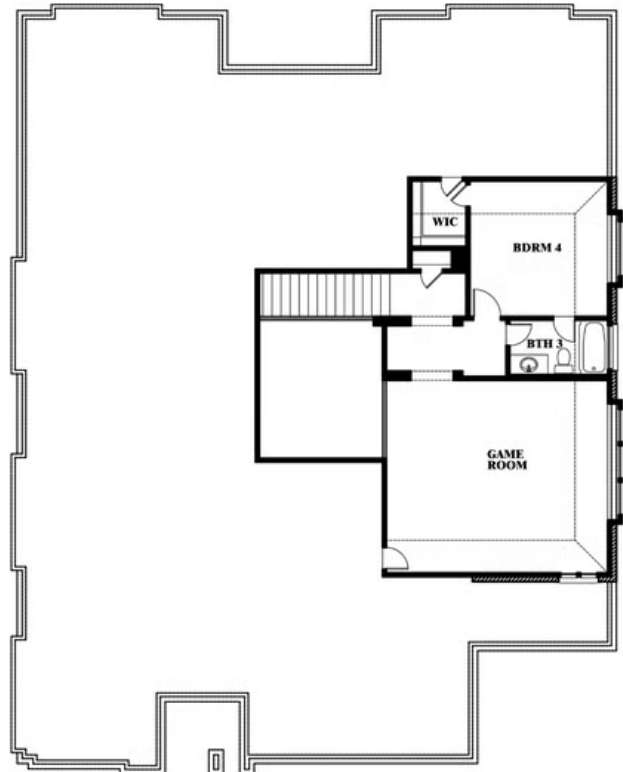

Primrose FE IV

HOMES FROM
\$587,990

CLASSIC SERIES

WIND RIDGE

5014 RIDGEVIEW LANE, MIDLOTHIAN, TX 76065

3,543
SQUARE FEET

3
BEDROOMS

3.5
BATHROOMS

3
CAR GARAGE

Primrose FE IV

WIND RIDGE

5014 RIDGEVIEW LANE, MIDLOTHIAN, TX 76065

Primrose FE IV

This brochure is for general informational purposes and is to be used as a guide only. Changes may be made during the development process and floorplans, dimensions, fixtures, fittings, finishes and specifications are subject to change without notice. Window placement, balcony configuration, wardrobe sizes and living areas may vary slightly within each plan type. EQUAL HOUSING OPPORTUNITY