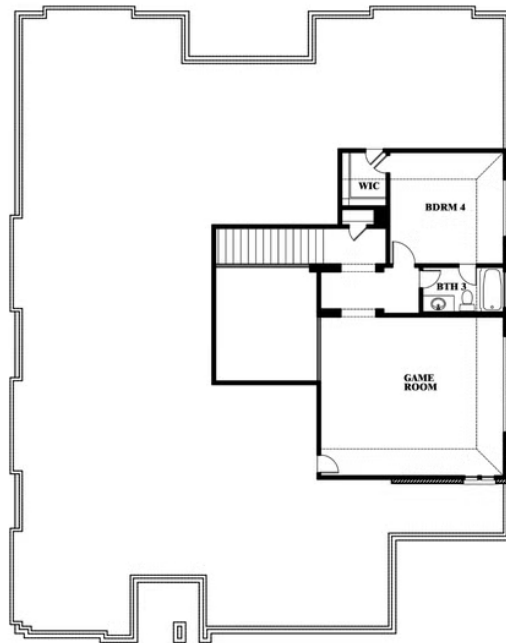

Primrose FE IV

WIND RIDGE

5014 RIDGEVIEW LANE, MIDLOTHIAN, TX 76065

Primrose FE IV