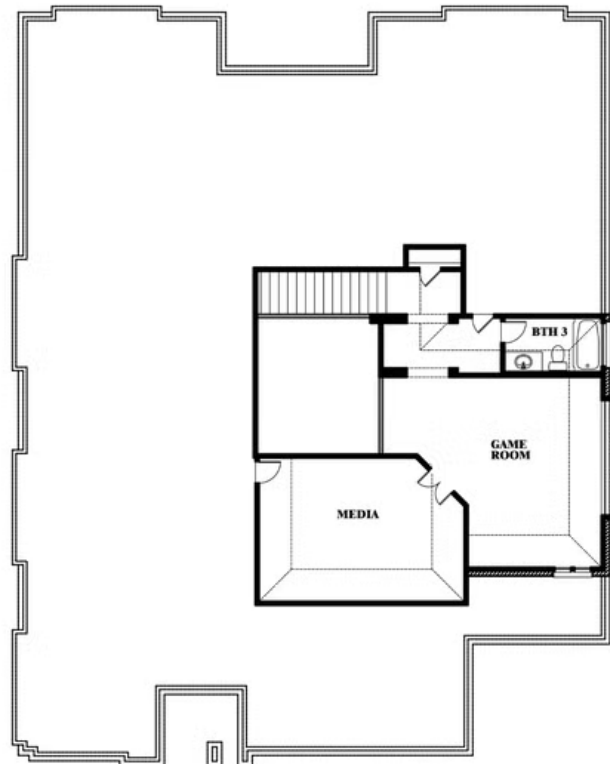

Primrose FE III

HOMES FROM
\$582,990

CLASSIC SERIES

WIND RIDGE

5014 RIDGEVIEW LANE, MIDLOTHIAN, TX 76065

3,525
SQUARE FEET

3
BEDROOMS

3.5
BATHROOMS

3
CAR GARAGE

Primrose FE III

WIND RIDGE

5014 RIDGEVIEW LANE, MIDLOTHIAN, TX 76065

Primrose FE III

This brochure is for general informational purposes and is to be used as a guide only. Changes may be made during the development process and floorplans, dimensions, fixtures, fittings, finishes and specifications are subject to change without notice. Window placement, balcony configuration, wardrobe sizes and living areas may vary slightly within each plan type. EQUAL HOUSING OPPORTUNITY