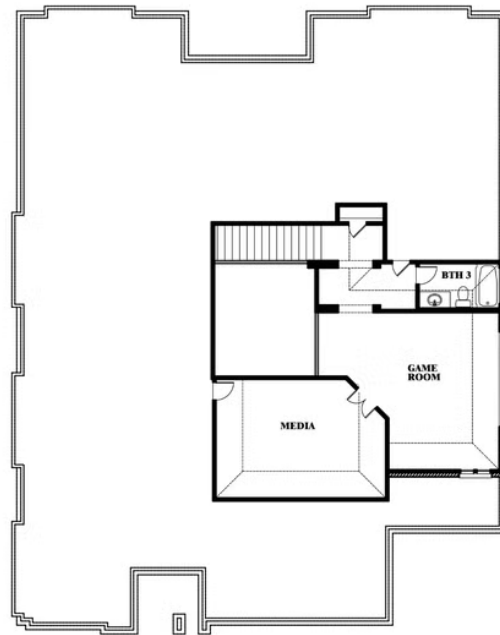

Primrose FE III

WIND RIDGE

5014 RIDGEVIEW LANE, MIDLOTHIAN, TX 76065

Primrose FE III