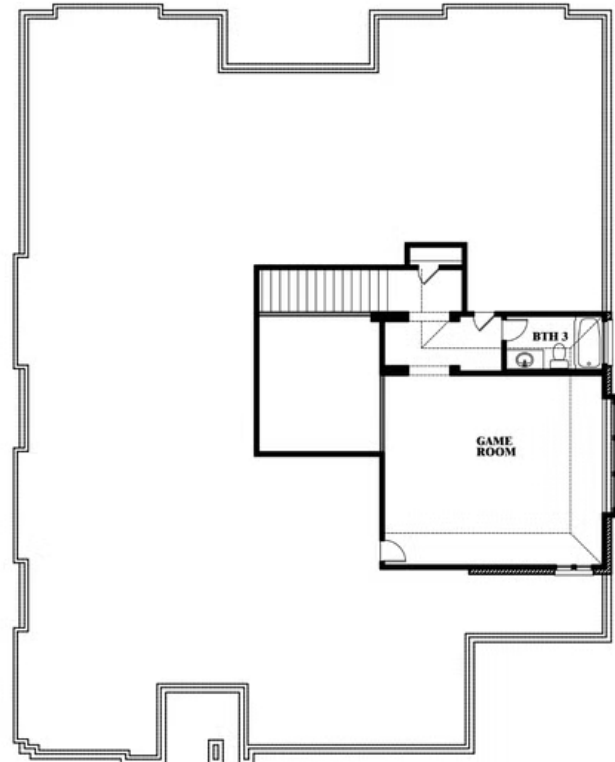

Primrose FE II

HOMES FROM
\$574,990

CLASSIC SERIES

WIND RIDGE

5014 RIDGEVIEW LANE, MIDLOTHIAN, TX 76065

3,336
SQUARE FEET

3
BEDROOMS

3.5
BATHROOMS

3
CAR GARAGE

ELEVATION A

ELEVATION B

ELEVATION C

Primrose FE II

WIND RIDGE

5014 RIDGEVIEW LANE, MIDLOTHIAN, TX 76065

Primrose FE II