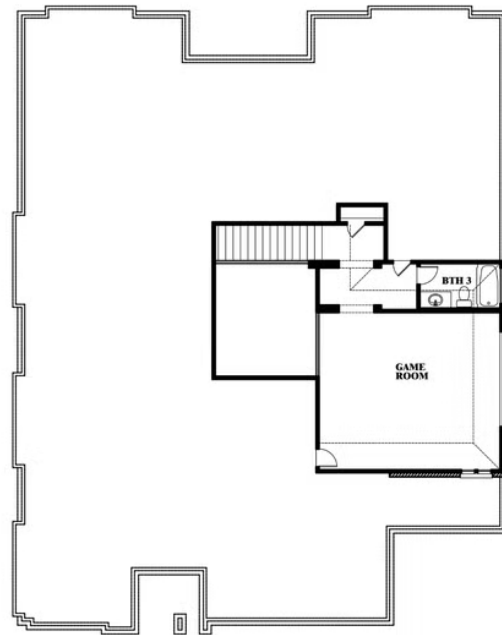

Primrose FE II

WIND RIDGE

5014 RIDGEVIEW LANE, MIDLOTHIAN, TX 76065

Primrose FE II