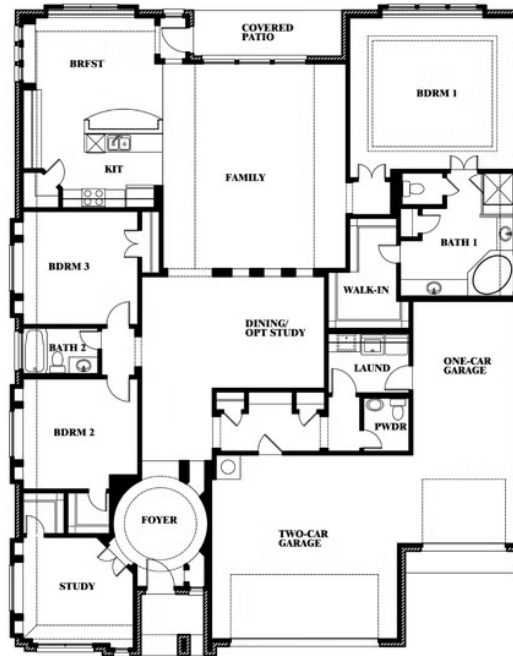

Primrose FE

WIND RIDGE

5014 RIDGEVIEW LANE, MIDLOTHIAN, TX 76065

Primrose FE