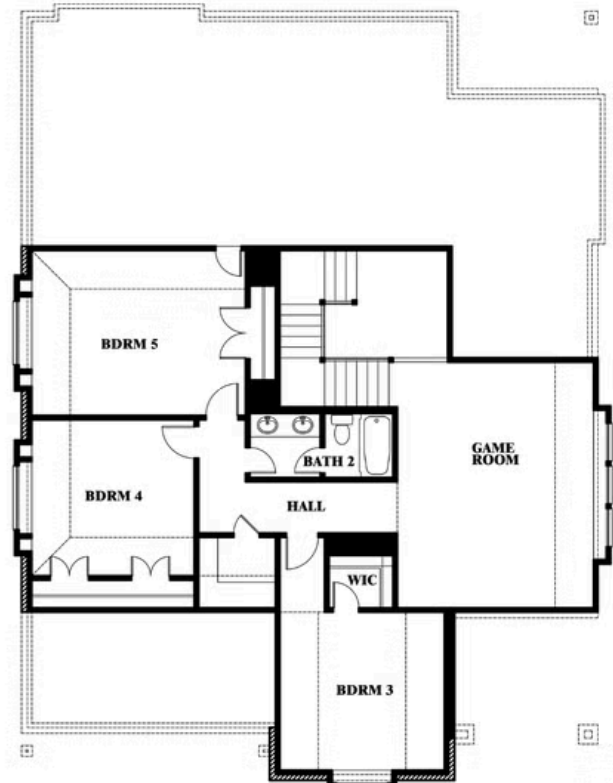

Magnolia Side Entry

HOMES FROM
\$527,990

CLASSIC SERIES

WIND RIDGE

5014 RIDGEVIEW LANE, MIDLOTHIAN, TX 76065

3,187
SQUARE FEET

4
BEDROOMS

2.5
BATHROOMS

Magnolia Side Entry

WIND RIDGE

5014 RIDGEVIEW LANE, MIDLOTHIAN, TX 76065

Magnolia Side Entry

This brochure is for general informational purposes and is to be used as a guide only. Changes may be made during the development process and floorplans, dimensions, fixtures, fittings, finishes and specifications are subject to change without notice. Window placement, balcony configuration, wardrobe sizes and living areas may vary slightly within each plan type. EQUAL HOUSING OPPORTUNITY