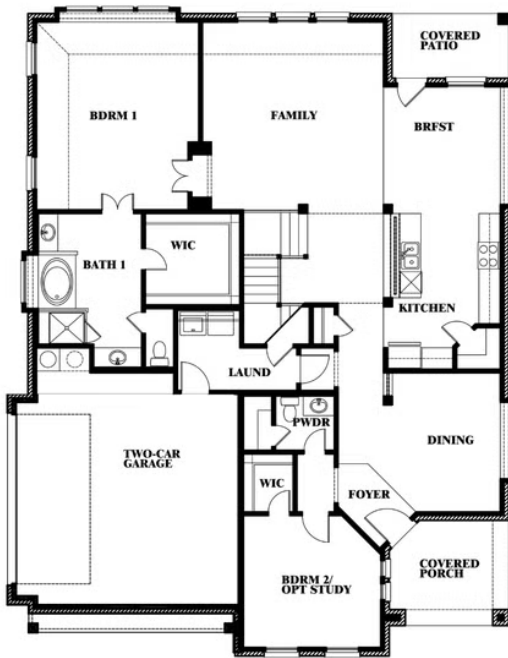

Magnolia Side Entry

WIND RIDGE

5014 RIDGEVIEW LANE, MIDLOTHIAN, TX 76065

Magnolia Side Entry