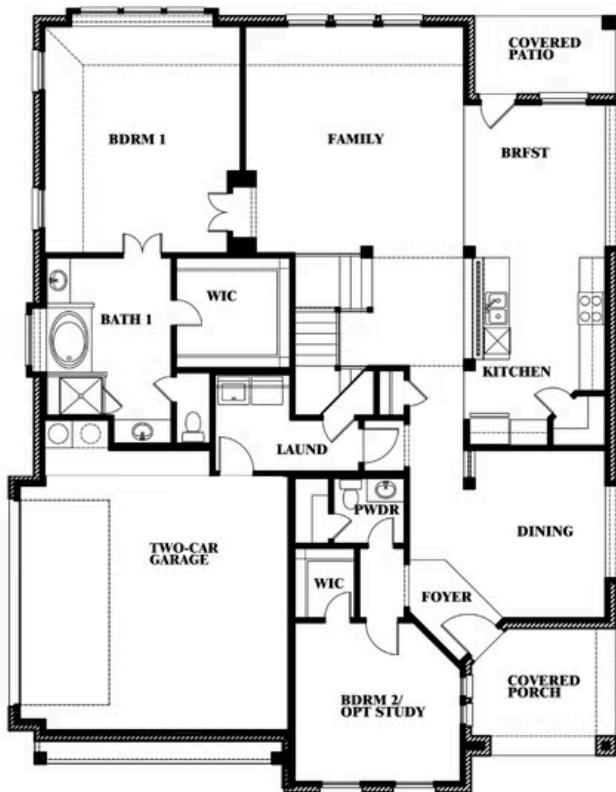

Magnolia Side Entry

HOMES FROM
\$527,990

CLASSIC SERIES

WIND RIDGE

5014 RIDGEVIEW LANE, MIDLOTHIAN, TX 76065

3,187
SQUARE FEET

4
BEDROOMS

2.5
BATHROOMS

Magnolia Side Entry

WIND RIDGE

5014 RIDGEVIEW LANE, MIDLOTHIAN, TX 76065

Magnolia Side Entry

This brochure is for general informational purposes and is to be used as a guide only. Changes may be made during the development process and floorplans, dimensions, fixtures, fittings, finishes and specifications are subject to change without notice. Window placement, balcony configuration, wardrobe sizes and living areas may vary slightly within each plan type. EQUAL HOUSING OPPORTUNITY