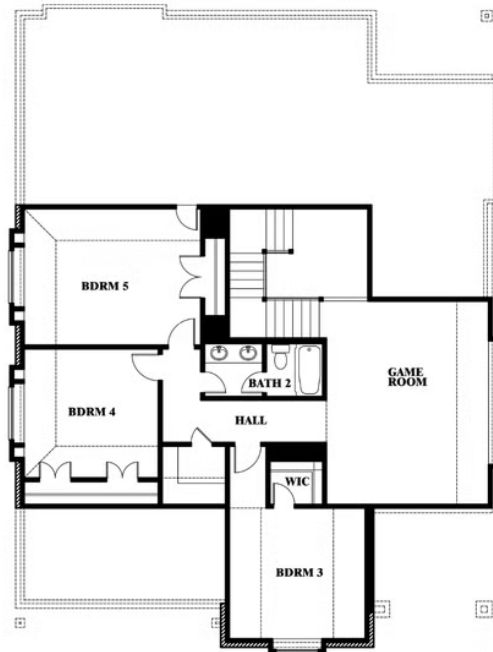

Magnolia Side Entry

WIND RIDGE

5014 RIDGEVIEW LANE, MIDLOTHIAN, TX 76065

Magnolia Side Entry