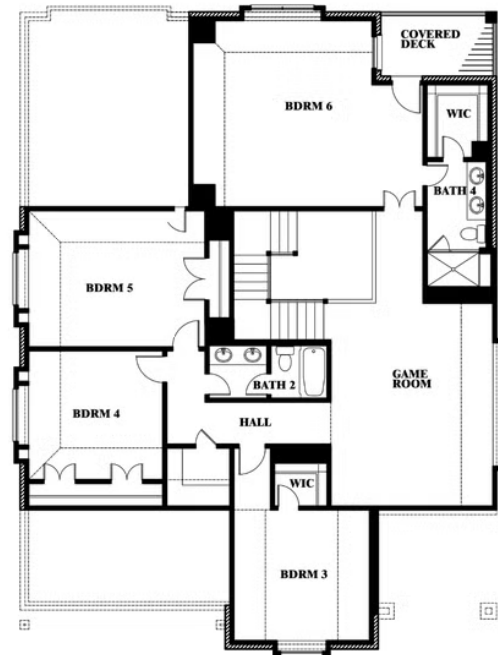

Magnolia III Side Entry

WIND RIDGE

5014 RIDGEVIEW LANE, MIDLOTHIAN, TX 76065

Magnolia III Side Entry