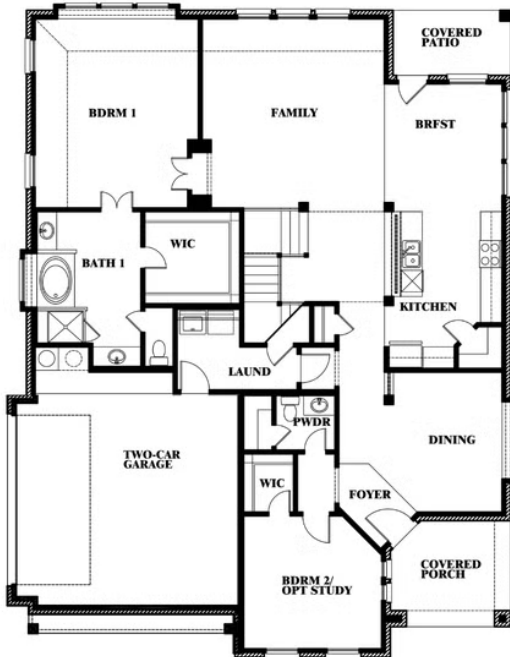

Magnolia III Side Entry

WIND RIDGE

5014 RIDGEVIEW LANE, MIDLOTHIAN, TX 76065

Magnolia III Side Entry