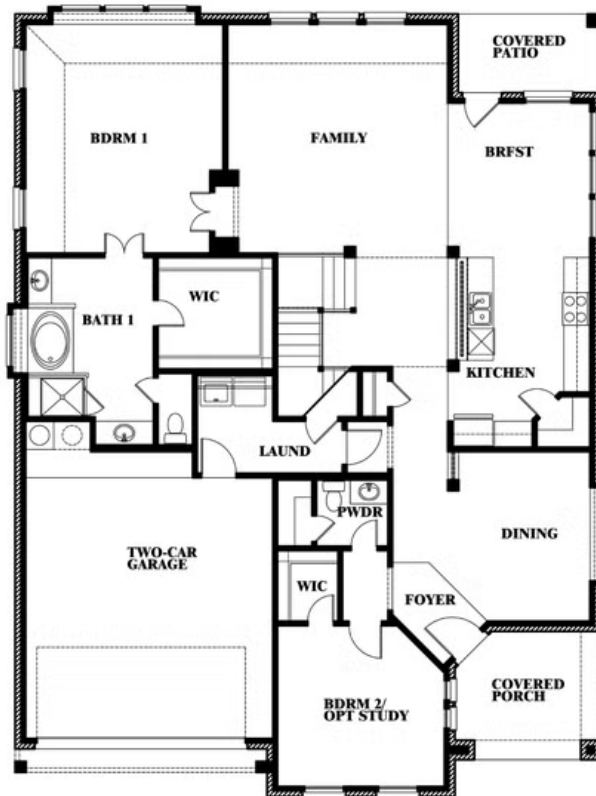

Magnolia II

WIND RIDGE

5014 RIDGEVIEW LANE, MIDLOTHIAN, TX 76065

MAGNOLIA II FLOOR PLAN

Magnolia II

This brochure is for general informational purposes and is to be used as a guide only. Changes may be made during the development process and floorplans, dimensions, fixtures, fittings, finishes and specifications are subject to change without notice. Window placement, balcony configuration, wardrobe sizes and living areas may vary slightly within each plan type. EQUAL HOUSING OPPORTUNITY

Document generated Nov 23, 2024. Prices, plans, square footage, features and materials are subject to change at any time without notice and vary among communities. Listed prices are for informational purposes only, are not binding, and do not create any contractual obligation(s). The price of any home is dependent on numerous factors, all of which are unique to a specific home, and is not guaranteed until specified in a binding contract. Pricing of elevations and additional optional beds/baths vary per plan. Some plans require a premium homesite. Please ask the Community Manager for details. Renderings of homes are artist concepts and may not reflect exact colors and materials.