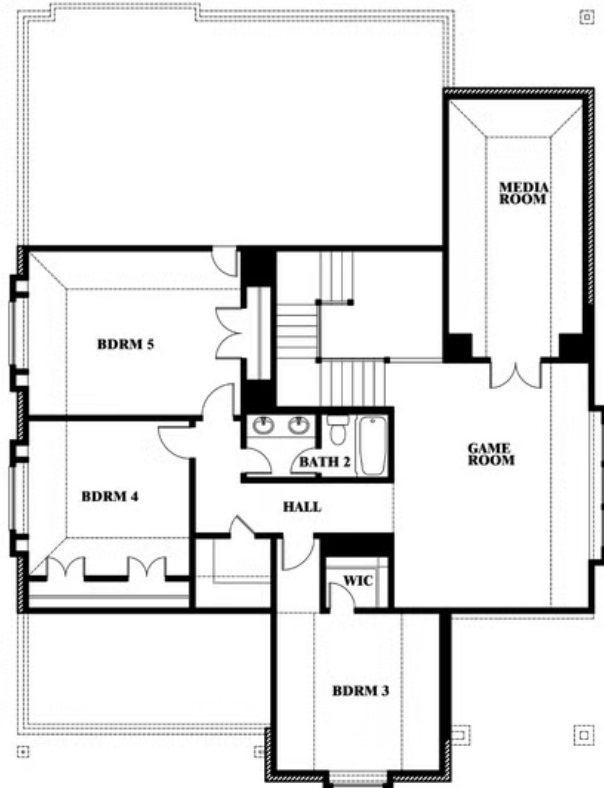

Magnolia II

WIND RIDGE

5014 RIDGEVIEW LANE, MIDLOTHIAN, TX 76065

MAGNOLIA II FLOOR PLAN

Magnolia II

This brochure is for general informational purposes and is to be used as a guide only. Changes may be made during the development process and floorplans, dimensions, fixtures, fittings, finishes and specifications are subject to change without notice. Window placement, balcony configuration, wardrobe sizes and living areas may vary slightly within each plan type. EQUAL HOUSING OPPORTUNITY

Document generated Nov 23, 2024. Prices, plans, square footage, features and materials are subject to change at any time without notice and vary among communities. Listed prices are for informational purposes only, are not binding, and do not create any contractual obligation(s). The price of any home is dependent on numerous factors, all of which are unique to a specific home, and is not guaranteed until specified in a binding contract. Pricing of elevations and additional optional beds/baths vary per plan. Some plans require a premium homesite. Please ask the Community Manager for details. Renderings of homes are artist concepts and may not reflect exact colors and materials.