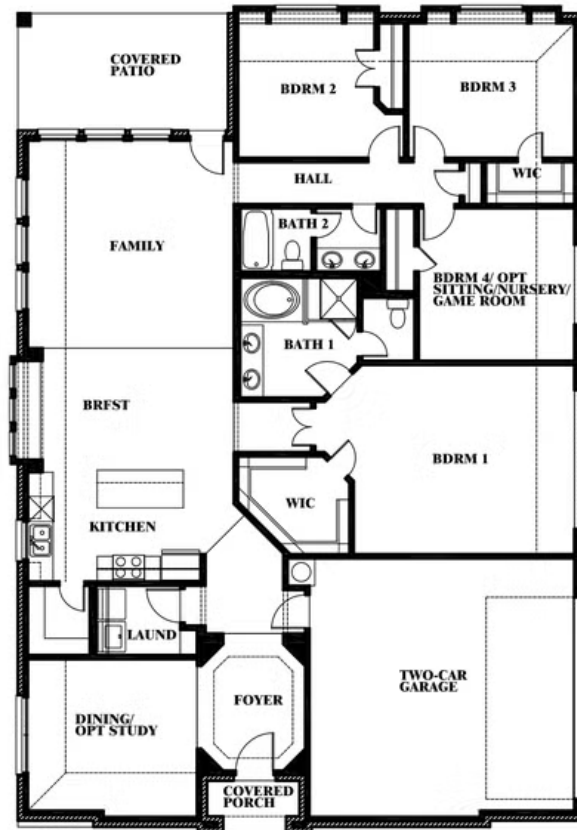

Hawthorne Side Entry

WIND RIDGE

5014 RIDGEVIEW LANE, MIDLOTHIAN, TX 76065

Hawthorne Side Entry

This brochure is for general informational purposes and is to be used as a guide only. Changes may be made during the development process and floorplans, dimensions, fixtures, fittings, finishes and specifications are subject to change without notice. Window placement, balcony configuration, wardrobe sizes and living areas may vary slightly within each plan type. EQUAL HOUSING OPPORTUNITY

Document generated Nov 21, 2024. Prices, plans, square footage, features and materials are subject to change at any time without notice and vary among communities. Listed prices are for informational purposes only, are not binding, and do not create any contractual obligation(s). The price of any home is dependent on numerous factors, all of which are unique to a specific home, and is not guaranteed until specified in a binding contract. Pricing of elevations and additional optional beds/baths vary per plan. Some plans require a premium homesite. Please ask the Community Manager for details. Renderings of homes are artist concepts and may not reflect exact colors and materials.