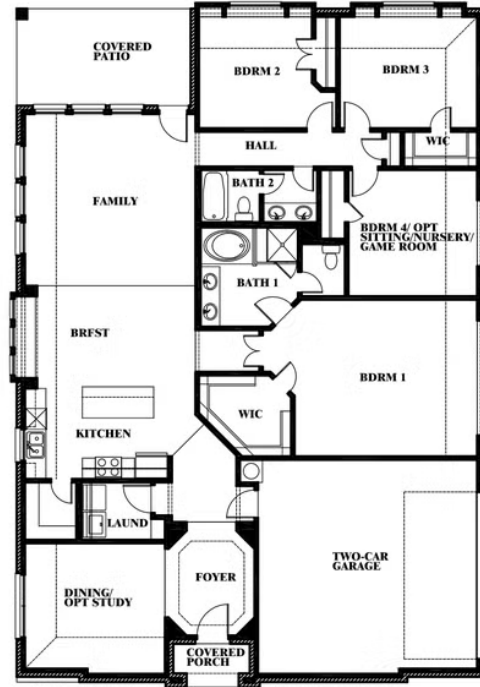

Hawthorne Side Entry

WIND RIDGE

5014 RIDGEVIEW LANE, MIDLOTHIAN, TX 76065

Hawthorne Side Entry