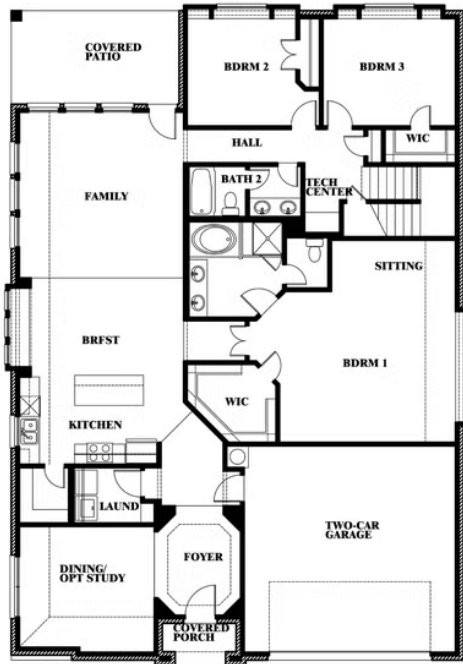

Hawthorne II

WIND RIDGE

5014 RIDGEVIEW LANE, MIDLOTHIAN, TX 76065

Hawthorne II