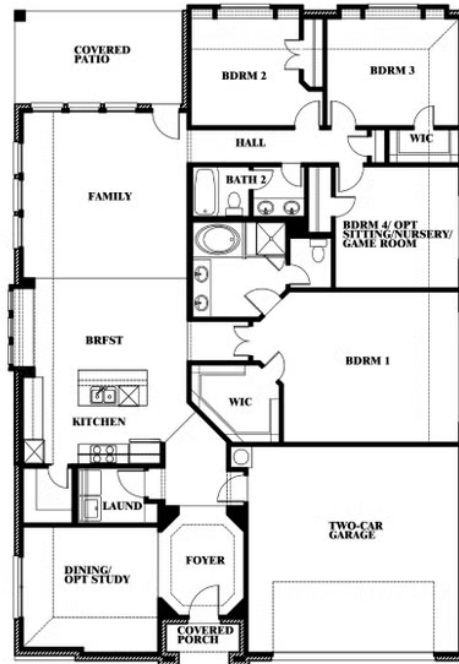

Hawthorne

WIND RIDGE

5014 RIDGEVIEW LANE, MIDLOTHIAN, TX 76065

Hawthorne Opt. Deluxe Kitchen