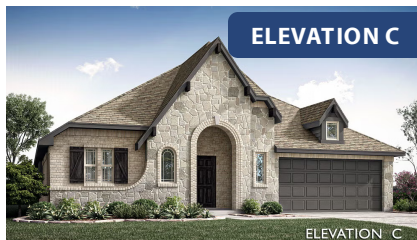

Hawthorne

HOMES FROM
\$460,990

CLASSIC SERIES

WIND RIDGE

5014 RIDGEVIEW LANE, MIDLOTHIAN, TX 76065

2,235
SQUARE FEET

4
BEDROOMS

2.0
BATHROOMS

2
CAR GARAGE

ELEVATION A

ELEVATION B

ELEVATION B

ELEVATION C

ELEVATION C

Hawthorne

WIND RIDGE