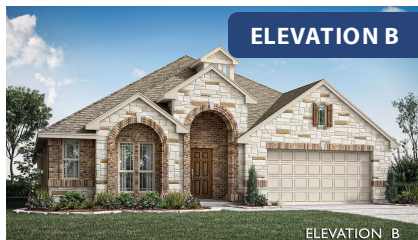

Hawthorne

HOMES FROM
\$460,990

CLASSIC SERIES

WIND RIDGE

5014 RIDGEVIEW LANE, MIDLOTHIAN, TX 76065

2,235
SQUARE FEET

4
BEDROOMS

2.0
BATHROOMS

2
CAR GARAGE

ELEVATION A

ELEVATION B

ELEVATION B

ELEVATION C

ELEVATION C

Hawthorne

WIND RIDGE