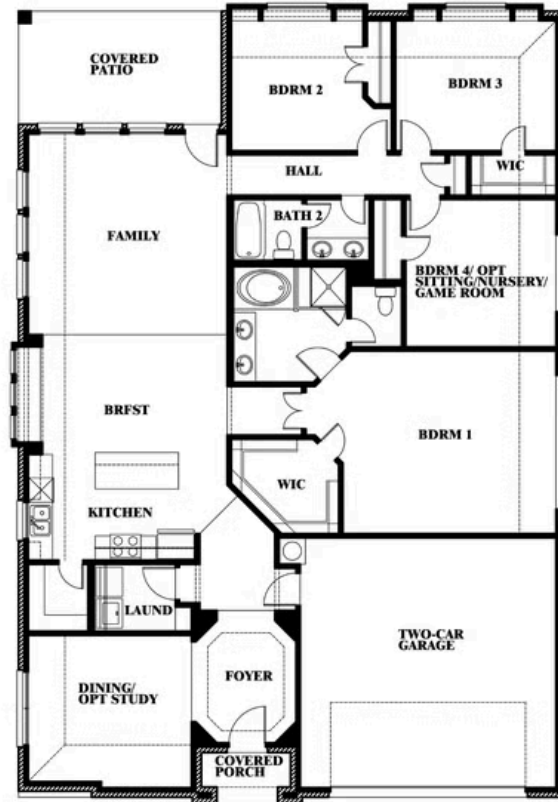

Hawthorne

HOMES FROM
\$460,990

CLASSIC SERIES

WIND RIDGE

5014 RIDGEVIEW LANE, MIDLOTHIAN, TX 76065

2,235
SQUARE FEET

4
BEDROOMS

2.0
BATHROOMS

2
CAR GARAGE

ELEVATION A

ELEVATION B

ELEVATION B

ELEVATION C

ELEVATION C

Hawthorne

WIND RIDGE

5014 RIDGEVIEW LANE, MIDLOTHIAN, TX 76065

Hawthorne

This brochure is for general informational purposes and is to be used as a guide only. Changes may be made during the development process and floorplans, dimensions, fixtures, fittings, finishes and specifications are subject to change without notice. Window placement, balcony configuration, wardrobe sizes and living areas may vary slightly within each plan type. EQUAL HOUSING OPPORTUNITY