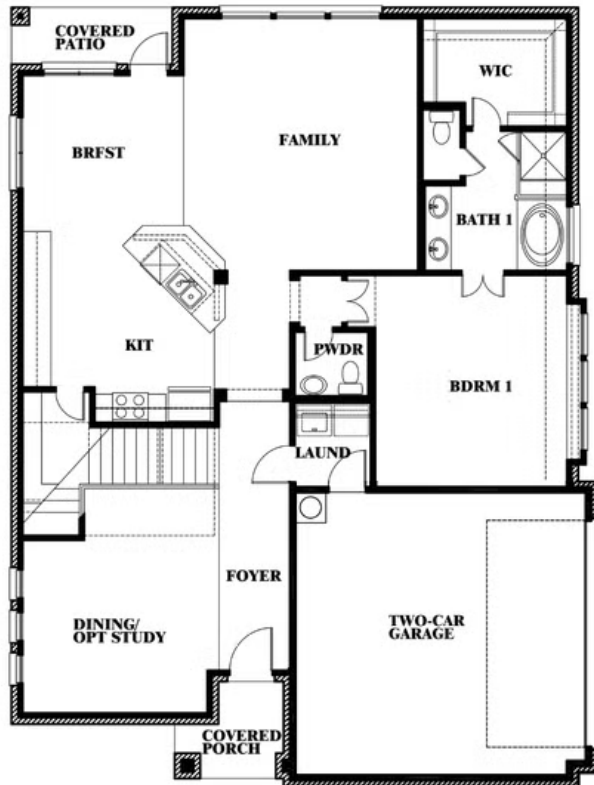

Dewberry Side Entry

WIND RIDGE

5014 RIDGEVIEW LANE, MIDLOTHIAN, TX 76065

Dewberry Side Entry

This brochure is for general informational purposes and is to be used as a guide only. Changes may be made during the development process and floorplans, dimensions, fixtures, fittings, finishes and specifications are subject to change without notice. Window placement, balcony configuration, wardrobe sizes and living areas may vary slightly within each plan type. EQUAL HOUSING OPPORTUNITY