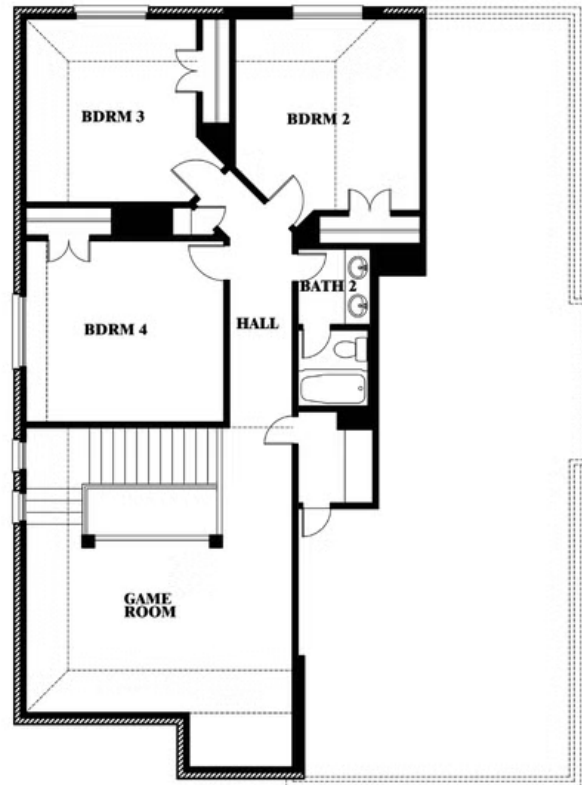

Dewberry Side Entry

WIND RIDGE

5014 RIDGEVIEW LANE, MIDLOTHIAN, TX 76065

Dewberry Side Entry

This brochure is for general informational purposes and is to be used as a guide only. Changes may be made during the development process and floorplans, dimensions, fixtures, fittings, finishes and specifications are subject to change without notice. Window placement, balcony configuration, wardrobe sizes and living areas may vary slightly within each plan type. EQUAL HOUSING OPPORTUNITY