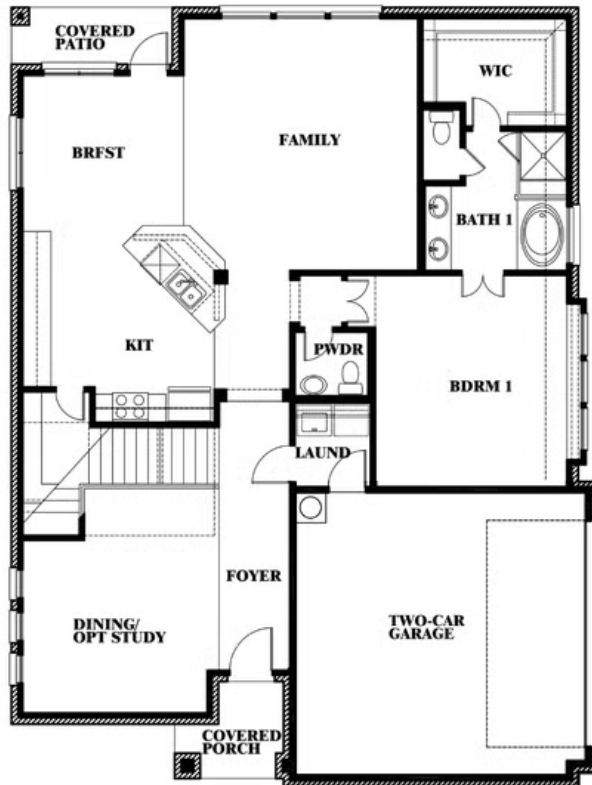

Dewberry Side Entry

WIND RIDGE

5014 RIDGEVIEW LANE, MIDLOTHIAN, TX 76065

Dewberry Side Entry

This brochure is for general informational purposes and is to be used as a guide only. Changes may be made during the development process and floorplans, dimensions, fixtures, fittings, finishes and specifications are subject to change without notice. Window placement, balcony configuration, wardrobe sizes and living areas may vary slightly within each plan type. EQUAL HOUSING OPPORTUNITY