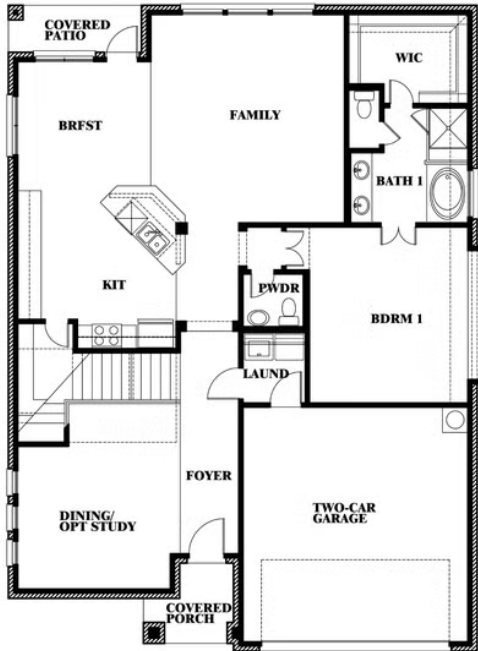

Dewberry III

WIND RIDGE

5014 RIDGEVIEW LANE, MIDLOTHIAN, TX 76065

DEWBERRY III FLOOR PLAN

Dewberry III