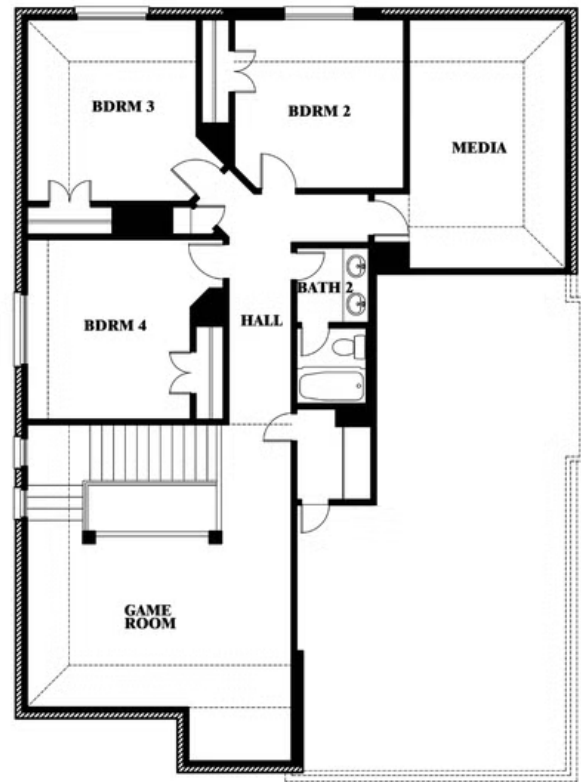

Dewberry II Side Entry

HOMES FROM
\$517,990

CLASSIC SERIES

WIND RIDGE

5014 RIDGEVIEW LANE, MIDLOTHIAN, TX 76065

3,026
SQUARE FEET

4
BEDROOMS

2.5
BATHROOMS

2
CAR GARAGE

Dewberry II Side Entry

WIND RIDGE

5014 RIDGEVIEW LANE, MIDLOTHIAN, TX 76065

Dewberry II Side Entry

This brochure is for general informational purposes and is to be used as a guide only. Changes may be made during the development process and floorplans, dimensions, fixtures, fittings, finishes and specifications are subject to change without notice. Window placement, balcony configuration, wardrobe sizes and living areas may vary slightly within each plan type. EQUAL HOUSING OPPORTUNITY