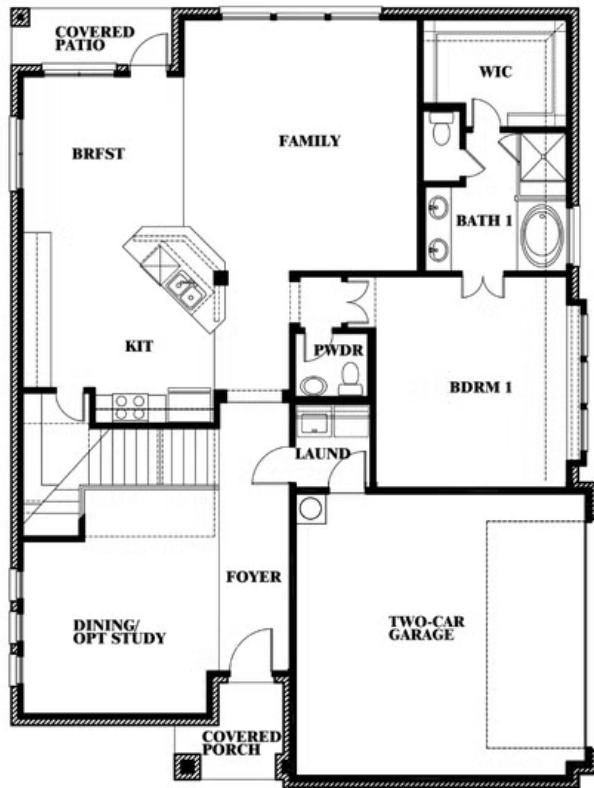

Dewberry II Side Entry

HOMES FROM
\$517,990

CLASSIC SERIES

WIND RIDGE

5014 RIDGEVIEW LANE, MIDLOTHIAN, TX 76065

3,026
SQUARE FEET

4
BEDROOMS

2.5
BATHROOMS

2
CAR GARAGE

Dewberry II Side Entry

WIND RIDGE

5014 RIDGEVIEW LANE, MIDLOTHIAN, TX 76065

Dewberry II Side Entry

This brochure is for general informational purposes and is to be used as a guide only. Changes may be made during the development process and floorplans, dimensions, fixtures, fittings, finishes and specifications are subject to change without notice. Window placement, balcony configuration, wardrobe sizes and living areas may vary slightly within each plan type. EQUAL HOUSING OPPORTUNITY