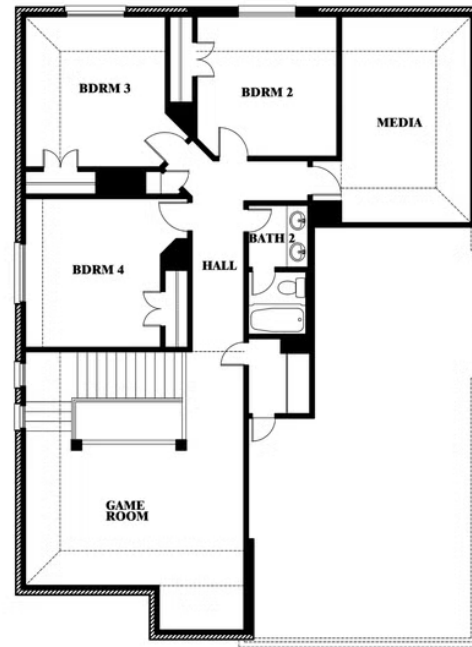

Dewberry II

WIND RIDGE

5014 RIDGEVIEW LANE, MIDLOTHIAN, TX 76065

Dewberry II