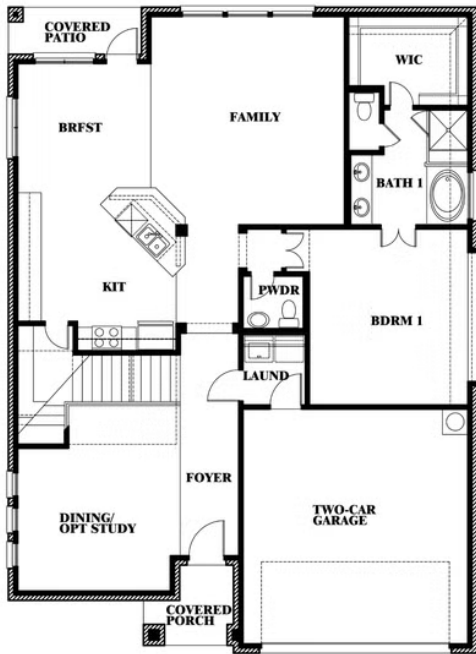

Dewberry II

WIND RIDGE

5014 RIDGEVIEW LANE, MIDLOTHIAN, TX 76065

Dewberry II