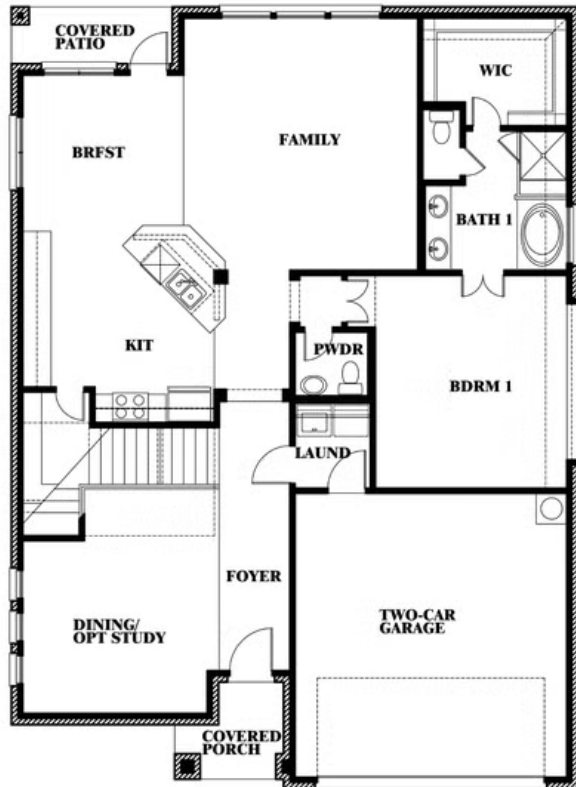

Dewberry

WIND RIDGE

5014 RIDGEVIEW LANE, MIDLOTHIAN, TX 76065

Dewberry

This brochure is for general informational purposes and is to be used as a guide only. Changes may be made during the development process and floorplans, dimensions, fixtures, fittings, finishes and specifications are subject to change without notice. Window placement, balcony configuration, wardrobe sizes and living areas may vary slightly within each plan type. EQUAL HOUSING OPPORTUNITY