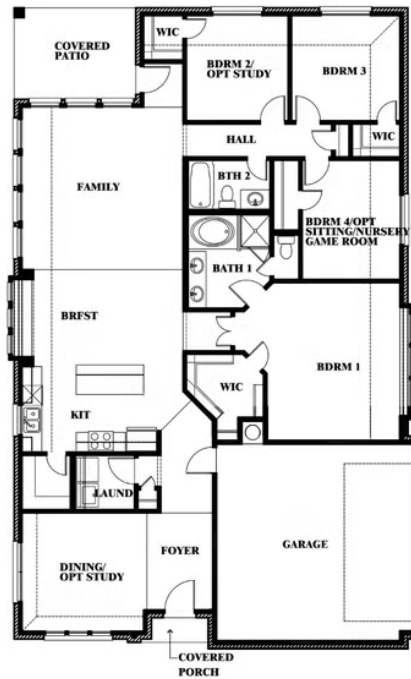

Cypress Side Entry

WIND RIDGE

5014 RIDGEVIEW LANE, MIDLOTHIAN, TX 76065

Cypress Side Entry