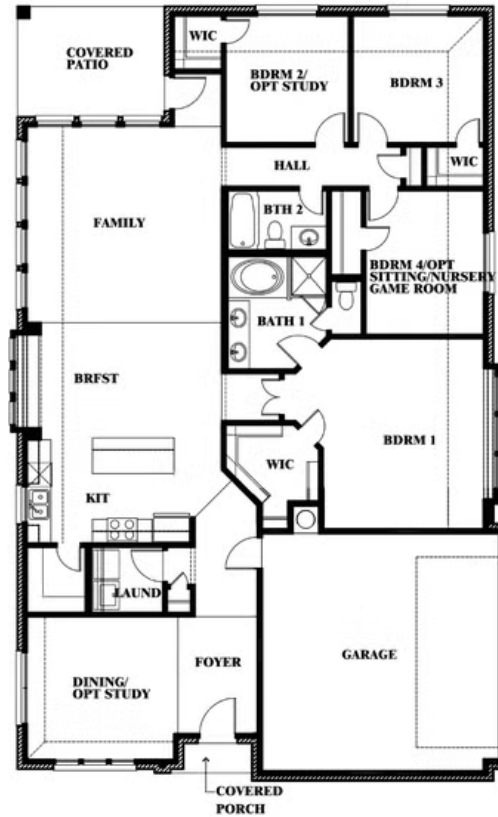

Cypress Side Entry

HOMES FROM **\$449,990**

CLASSIC SERIES

WIND RIDGE

5014 RIDGEVIEW LANE, MIDLOTHIAN, TX 76065

2,038
SQUARE FEET

4
BEDROOMS

2.0
BATHROOMS

Cypress Side Entry

WIND RIDGE

5014 RIDGEVIEW LANE, MIDLOTHIAN, TX 76065

Cypress Side Entry

This brochure is for general informational purposes and is to be used as a guide only. Changes may be made during the development process and floorplans, dimensions, fixtures, fittings, finishes and specifications are subject to change without notice. Window placement, balcony configuration, wardrobe sizes and living areas may vary slightly within each plan type. EQUAL HOUSING OPPORTUNITY