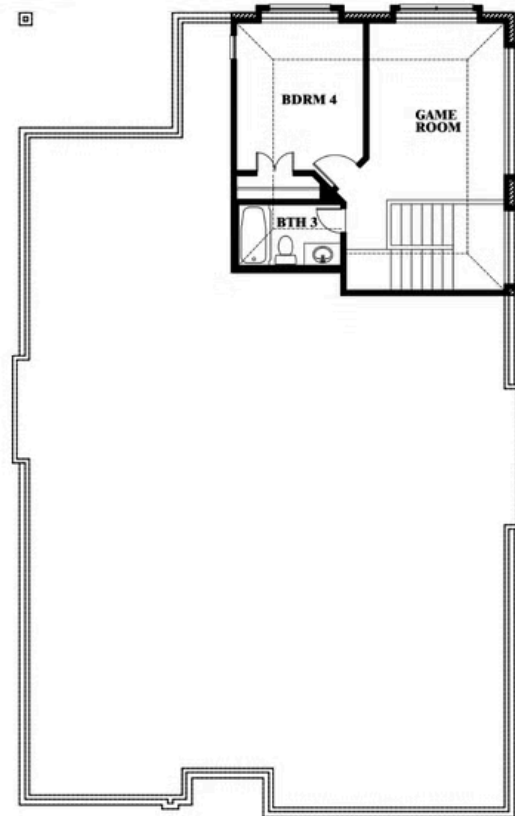

2
CAR GARAGE

ELEVATION F

ELEVATION BS

ELEVATION BS

ELEVATION FS

ELEVATION FS

Cypress II

WIND RIDGE

5014 RIDGEVIEW LANE, MIDLOTHIAN, TX 76065

Cypress II

This brochure is for general informational purposes and is to be used as a guide only. Changes may be made during the development process and floorplans, dimensions, fixtures, fittings, finishes and specifications are subject to change without notice. Window placement, balcony configuration, wardrobe sizes and living areas may vary slightly within each plan type. EQUAL HOUSING OPPORTUNITY