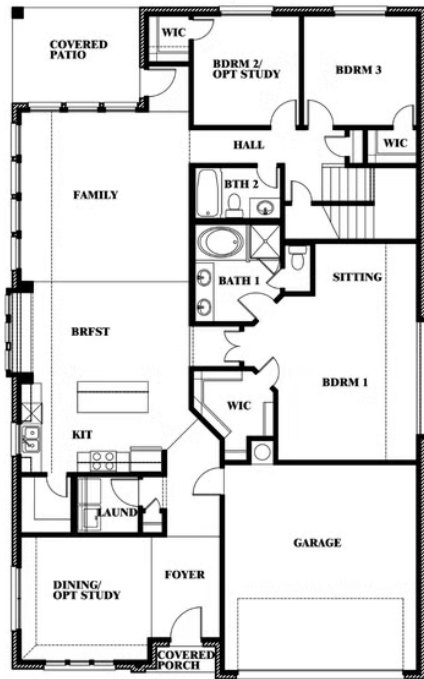

Cypress II

WIND RIDGE

5014 RIDGEVIEW LANE, MIDLOTHIAN, TX 76065

Cypress II