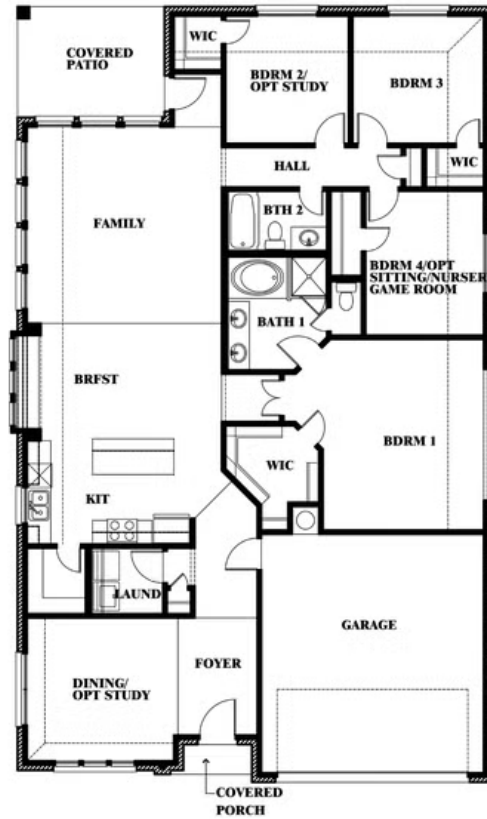

Cypress

WIND RIDGE

5014 RIDGEVIEW LANE, MIDLOTHIAN, TX 76065

Cypress

This brochure is for general informational purposes and is to be used as a guide only. Changes may be made during the development process and floorplans, dimensions, fixtures, fittings, finishes and specifications are subject to change without notice. Window placement, balcony configuration, wardrobe sizes and living areas may vary slightly within each plan type. EQUAL HOUSING OPPORTUNITY