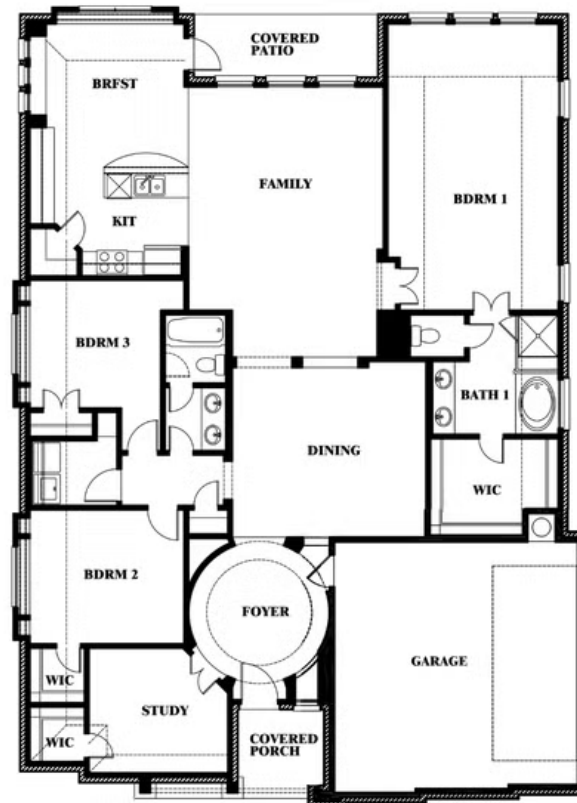

Carolina Side Entry

WIND RIDGE

5014 RIDGEVIEW LANE, MIDLOTHIAN, TX 76065

CAROLINA SIDE ENTRY FLOOR PLAN

Carolina Side Entry

This brochure is for general informational purposes and is to be used as a guide only. Changes may be made during the development process and floorplans, dimensions, fixtures, fittings, finishes and specifications are subject to change without notice. Window placement, balcony configuration, wardrobe sizes and living areas may vary slightly within each plan type. EQUAL HOUSING OPPORTUNITY