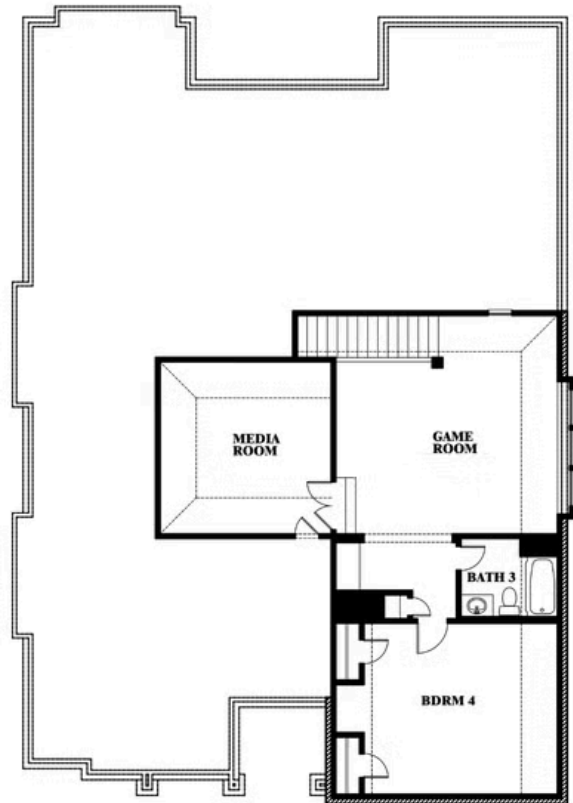

Carolina IV Side Entry

HOMES FROM
\$530,990

CLASSIC SERIES

WIND RIDGE

5014 RIDGEVIEW LANE, MIDLOTHIAN, TX 76065

3,258
SQUARE FEET

4
BEDROOMS

3.0
BATHROOMS

2
CAR GARAGE

ELEVATION T

ELEVATION S

ELEVATION S

ELEVATION R

ELEVATION R

Carolina IV Side Entry

WIND RIDGE

5014 RIDGEVIEW LANE, MIDLOTHIAN, TX 76065

Carolina IV Side Entry

This brochure is for general informational purposes and is to be used as a guide only. Changes may be made during the development process and floorplans, dimensions, fixtures, fittings, finishes and specifications are subject to change without notice. Window placement, balcony configuration, wardrobe sizes and living areas may vary slightly within each plan type. EQUAL HOUSING OPPORTUNITY