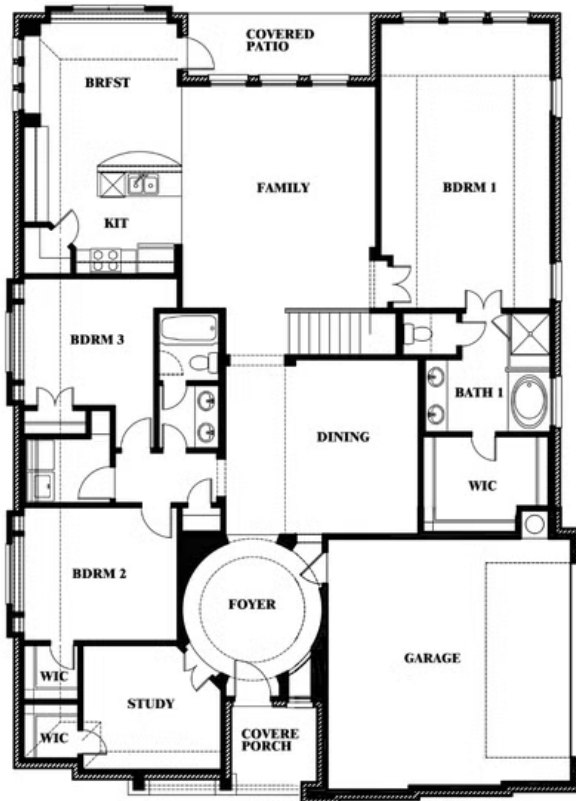

Carolina IV Side Entry

HOMES FROM
\$530,990

CLASSIC SERIES

WIND RIDGE

5014 RIDGEVIEW LANE, MIDLOTHIAN, TX 76065

3,258
SQUARE FEET

4
BEDROOMS

3.0
BATHROOMS

2
CAR GARAGE

ELEVATION T

ELEVATION S

ELEVATION S

ELEVATION R

ELEVATION R

Carolina IV Side Entry

WIND RIDGE

5014 RIDGEVIEW LANE, MIDLOTHIAN, TX 76065

Carolina IV Side Entry

This brochure is for general informational purposes and is to be used as a guide only. Changes may be made during the development process and floorplans, dimensions, fixtures, fittings, finishes and specifications are subject to change without notice. Window placement, balcony configuration, wardrobe sizes and living areas may vary slightly within each plan type. EQUAL HOUSING OPPORTUNITY