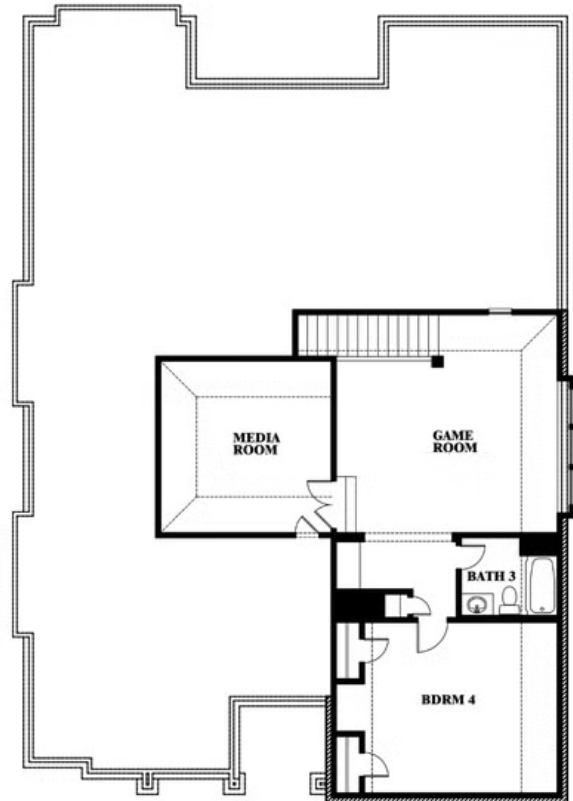

Carolina IV Side Entry

HOMES FROM
\$530,990

CLASSIC SERIES

WIND RIDGE

5014 RIDGEVIEW LANE, MIDLOTHIAN, TX 76065

3,258
SQUARE FEET

4
BEDROOMS

3.0
BATHROOMS

2
CAR GARAGE

ELEVATION T

ELEVATION S

ELEVATION S

ELEVATION R

ELEVATION R

Carolina IV Side Entry

WIND RIDGE

5014 RIDGEVIEW LANE, MIDLOTHIAN, TX 76065

Carolina IV Side Entry

This brochure is for general informational purposes and is to be used as a guide only. Changes may be made during the development process and floorplans, dimensions, fixtures, fittings, finishes and specifications are subject to change without notice. Window placement, balcony configuration, wardrobe sizes and living areas may vary slightly within each plan type. EQUAL HOUSING OPPORTUNITY