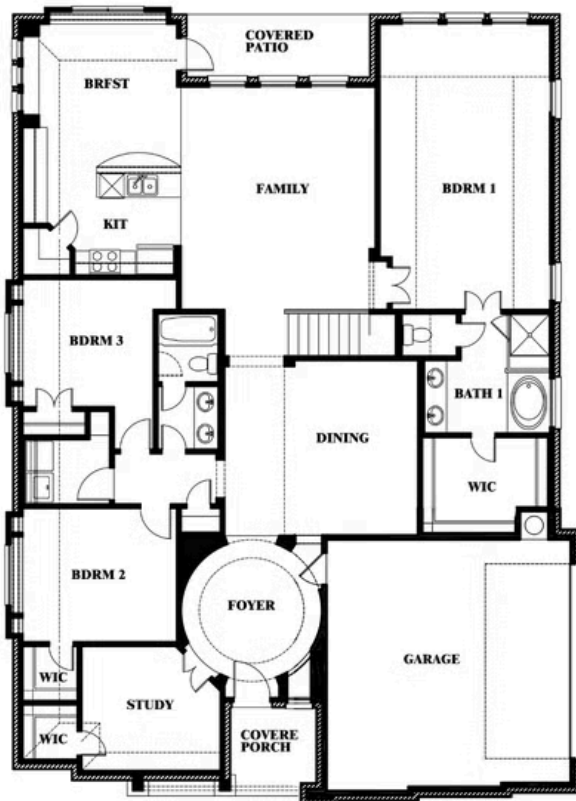

Carolina IV Side Entry

HOMES FROM
\$530,990

CLASSIC SERIES

WIND RIDGE

5014 RIDGEVIEW LANE, MIDLOTHIAN, TX 76065

3,258
SQUARE FEET

4
BEDROOMS

3.0
BATHROOMS

2
CAR GARAGE

ELEVATION T

ELEVATION S

ELEVATION S

ELEVATION R

ELEVATION R

Carolina IV Side Entry

WIND RIDGE

5014 RIDGEVIEW LANE, MIDLOTHIAN, TX 76065

Carolina IV Side Entry

This brochure is for general informational purposes and is to be used as a guide only. Changes may be made during the development process and floorplans, dimensions, fixtures, fittings, finishes and specifications are subject to change without notice. Window placement, balcony configuration, wardrobe sizes and living areas may vary slightly within each plan type. EQUAL HOUSING OPPORTUNITY