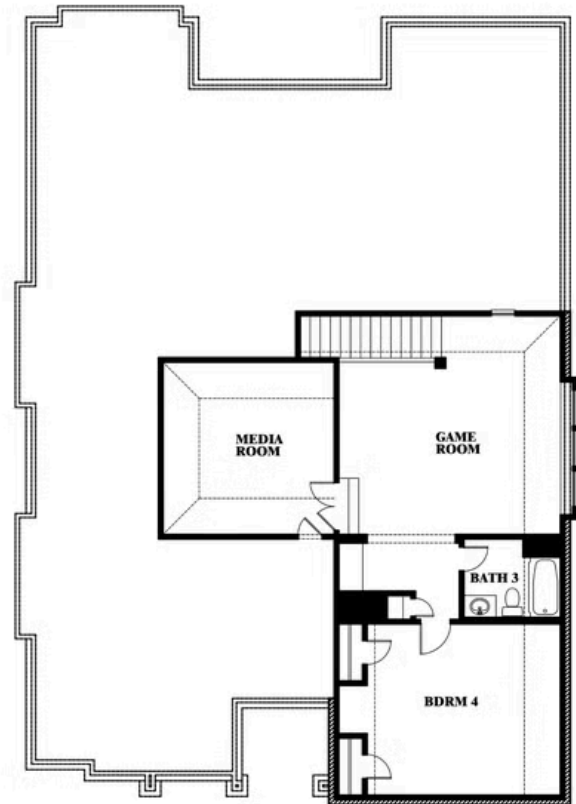

ELEVATION F

ELEVATION F

Carolina IV

WIND RIDGE

5014 RIDGEVIEW LANE, MIDLOTHIAN, TX 76065

Carolina IV

This brochure is for general informational purposes and is to be used as a guide only. Changes may be made during the development process and floorplans, dimensions, fixtures, fittings, finishes and specifications are subject to change without notice. Window placement, balcony configuration, wardrobe sizes and living areas may vary slightly within each plan type. EQUAL HOUSING OPPORTUNITY