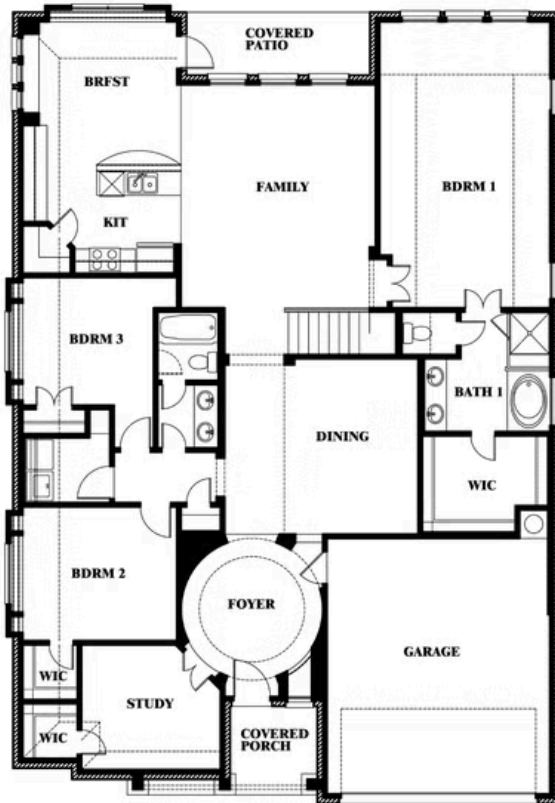

ELEVATION F

ELEVATION F

Carolina IV

WIND RIDGE

5014 RIDGEVIEW LANE, MIDLOTHIAN, TX 76065

Carolina IV

This brochure is for general informational purposes and is to be used as a guide only. Changes may be made during the development process and floorplans, dimensions, fixtures, fittings, finishes and specifications are subject to change without notice. Window placement, balcony configuration, wardrobe sizes and living areas may vary slightly within each plan type. EQUAL HOUSING OPPORTUNITY