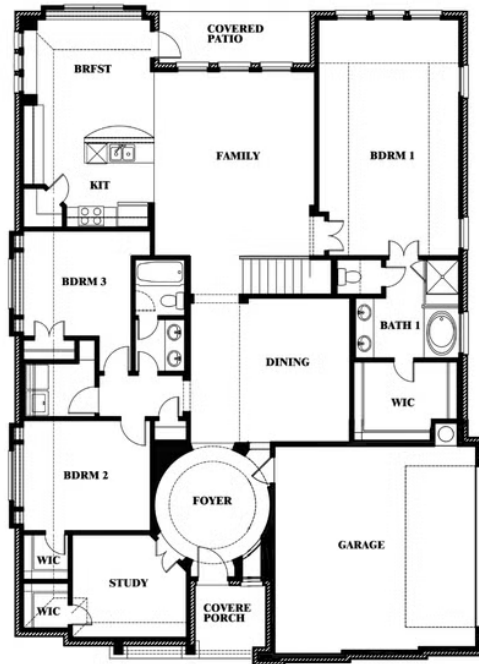

Carolina III Side Entry

WIND RIDGE

5014 RIDGEVIEW LANE, MIDLOTHIAN, TX 76065

Carolina III Side Entry